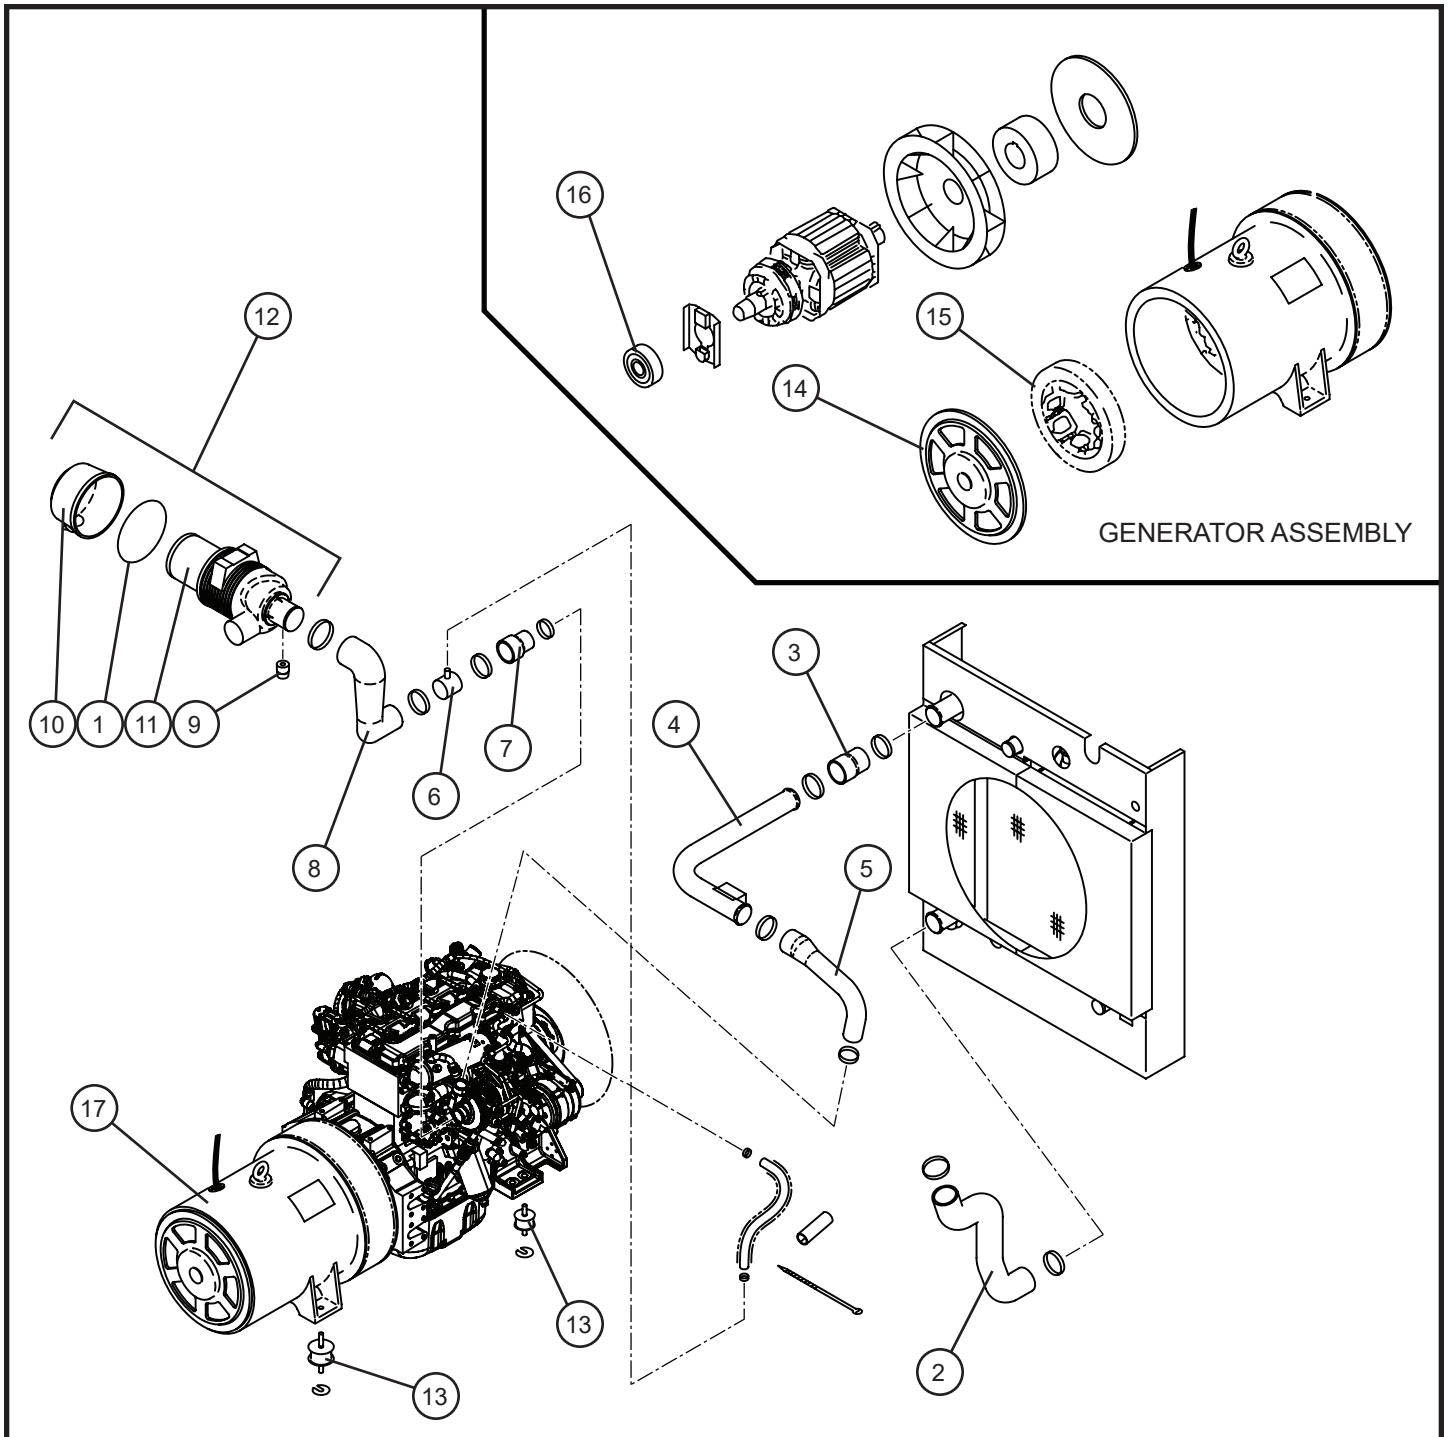

2.2 - T3 Engine Air Intake and Generator Group

SN 24-000001 to 24-000499

Maxi-Power 65

2.2 - T3 Engine Air Intake and Generator Group

SN 24-000001 to 24-000499

Item	Allmand No.	Hokuetsu No.	Part Description	Qty.
1	110738	32147 03600	O-RING	1
2	110748	32331 73601	HOSE	1
3	110747	32332 08102	HOSE	1
4	110745	32320 67900	PIPE	1
5	110744	32331 73302	HOSE	1
6	110743	32320 67800	PIPE	1
7	110742	32331 73500	HOSE	1
8	110741	32331 73401	HOSE	1
9	110740	32148 03000	FILTER, SERVICE INDICATOR	1
10	110734	32142 11300	CUP	1
11	110739	32143 11800	ELEMENT	1
12	110736	32100 44900	AIR FILTER ASSEMBLY	1
	110735	32100 40901	AIR FILTER ASSEMBLY	1
13	110759	31130 28200	VIBRATION ISOLATOR ASSEMBLY	2
	110758	31130 10900	VIBRATION ISOLATOR ASSEMBLY	2
14	110727	25310 09700	MAXI-AIR 65 CASING	1
15	110731	25700 07700	MAXI-AIR 65 EX.STATOR ASSY	1
16	110723	21472 15100	MAXI-AIR 65 BEARING (6311ZZ)	1
17	110753	20003 61600	MAXI-AIR 65 GENERATOR	1