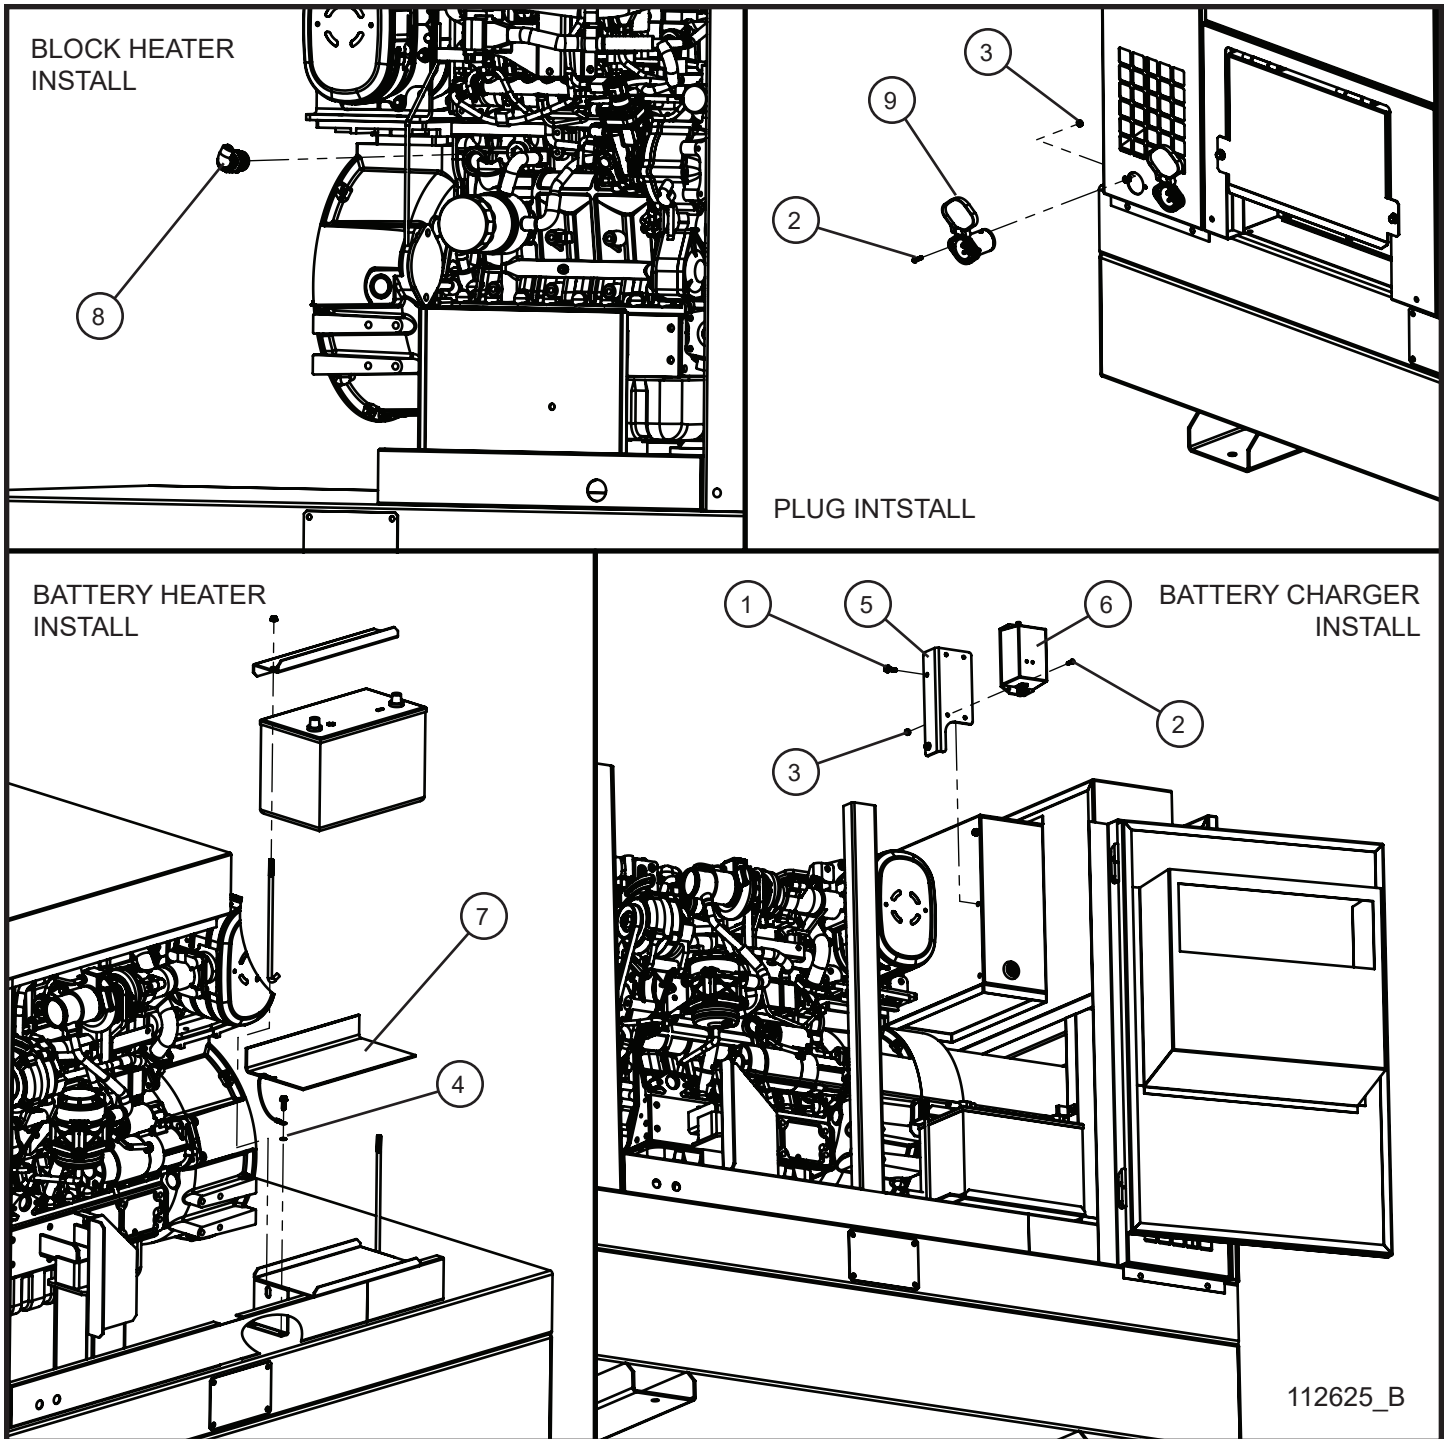

3.6 - Arctic Package

SN 24-000001 to 24-000499

Maxi-Power 65

3.6 - Arctic Package

SN 24-000001 to 24-000499

Item	Allmand No.	Hokuetsu No.	Part Description	Qty.
1	055001	n/a	M6-1.0 x 20 HEX HEAD FLANGE BOLT	2
2	041027	n/a	#10-24 x 3/4 PHILLIPS MACHINE SCREW	8
3	044016	n/a	#10-24 KEPS HEX NUT	8
4	043050	n/a	1/4 INTERNAL TOOTH LOCK WASHER	1
5	112595P	n/a	BATTERY CHARGER MOUNT	1
6	112631	n/a	BATTERY CHARGER MAXI-POWER 65	1
7	112629	n/a	BATTERY HEATER MAXI-POWER 65	1
8	112626	n/a	BLOCK HEATER MAXI-POWER 65	1
9	112617	n/a	RECESSED PLUG MAXI-POWER 65	2
NS	022207	n/a	LOOM FLEX GUARD 5/8 x 44.00	1
NS	022207	n/a	LOOM FLEX GUARD 5/8 x 24.00	1
NS	068090	n/a	CABLE TIE 8"	15
NS	112608	n/a	PLUG 3-PRONG MALE	1
NS	112638	n/a	ARCTIC PACKAGE SCHEMATIC	1