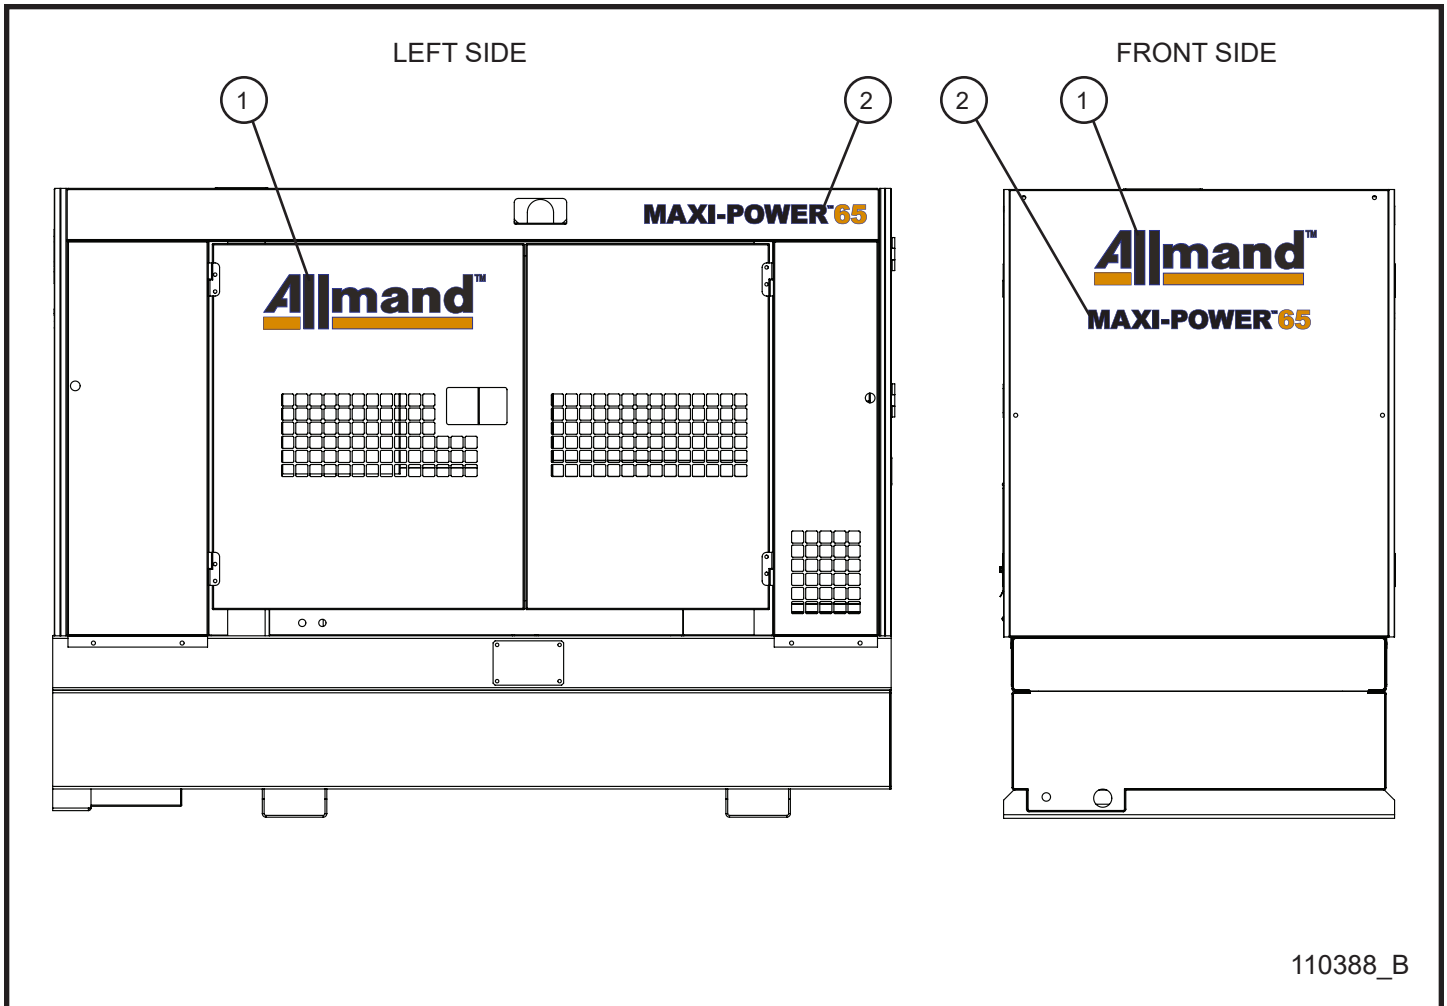

4.1 - Left and Front Side Branding Decals

SN 24-000001 to 24-000499

110388_B

Maxi-Power 65

4.1 - Left and Front Side Branding Decals

SN 24-000001 to 24-000499

Item	Allmand No.	Hokuetsu No.	Part Description	Qty.
1	110286	n/a	SMALL BLACK ALLMAND BRANDING DECAL	2
2	109015	n/a	MAXI-POWER 65 DECAL	2