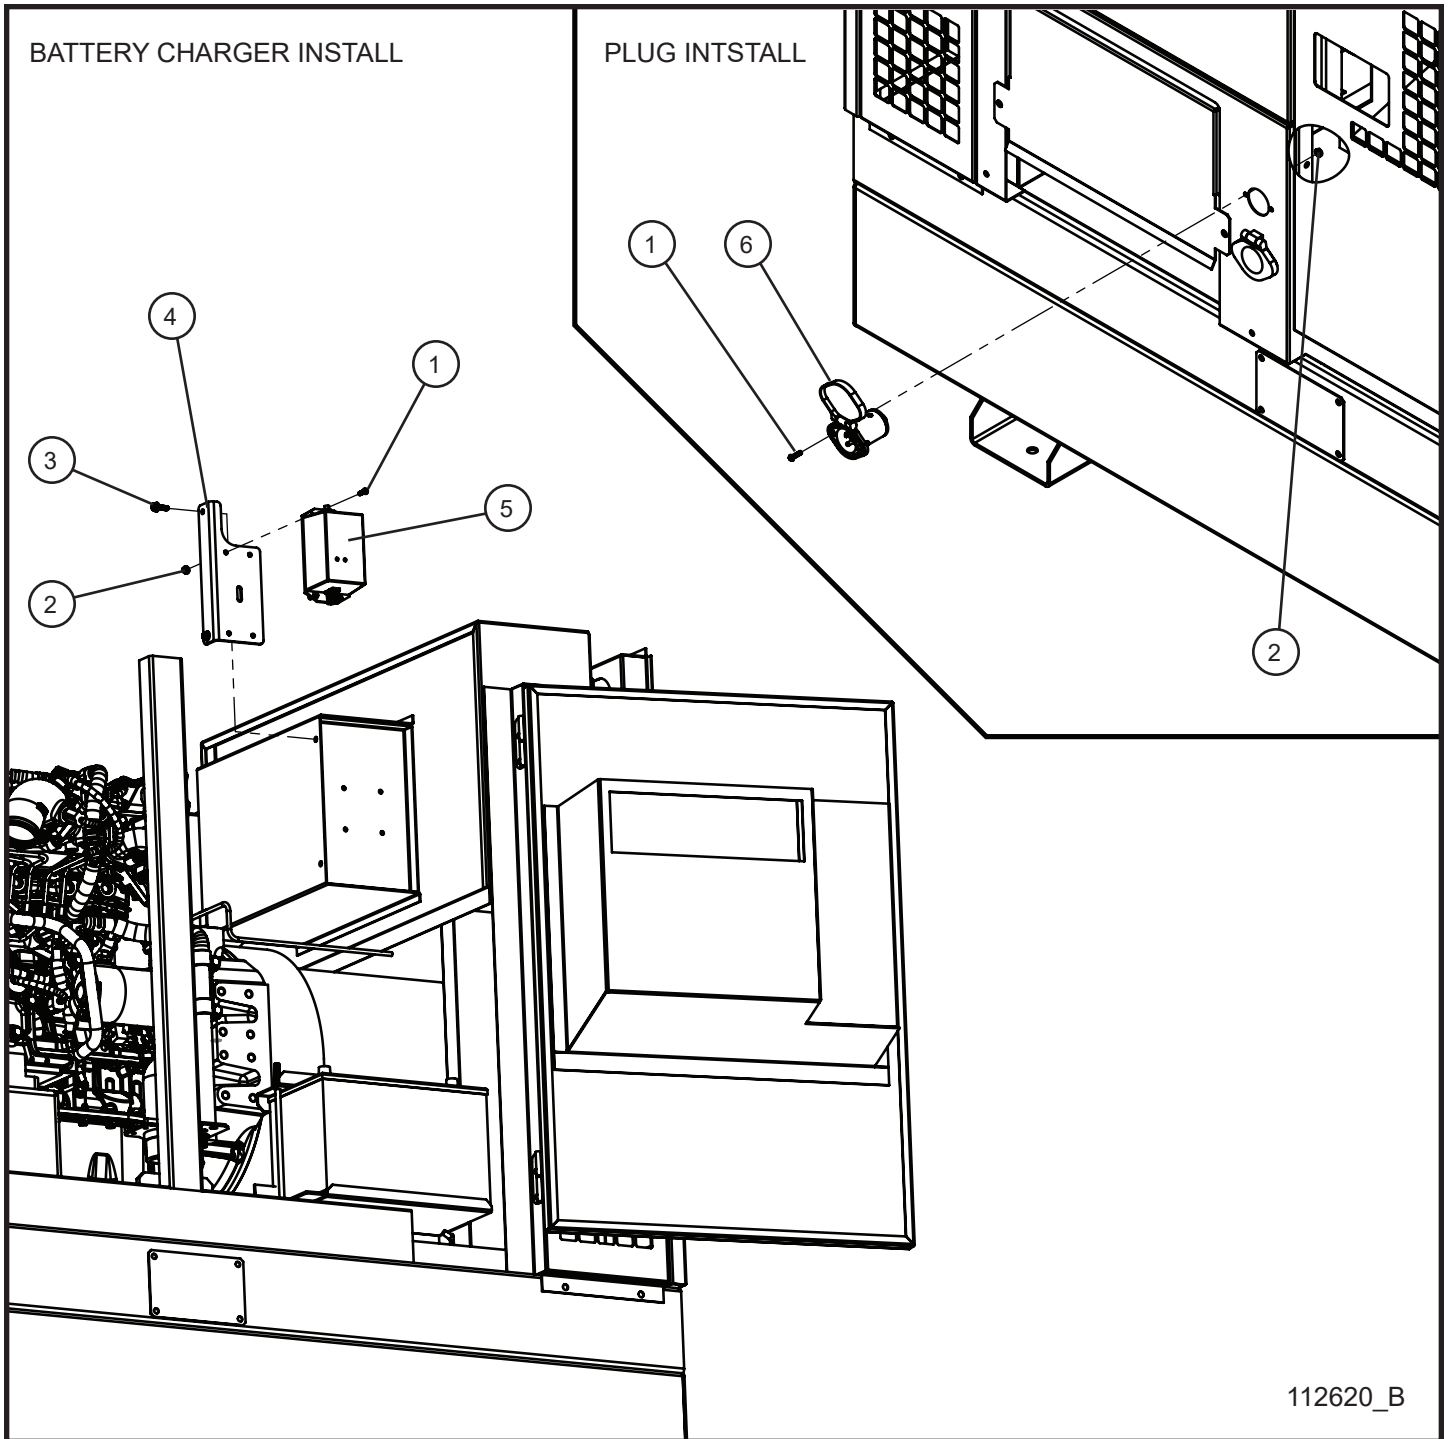

3.7 - JV Arctic Package (2 of 2)

SN 24-000001 to 24-000499

112620_B

Maxi-Power 65

3.7 - JV Arctic Package (2 of 2)

SN 24-000001 to 24-000499

Item	Allmand No.	Hokuetsu No.	Part Description	Qty.
1	041027	n/a	#10-24 x 3/4 PHILLIPS MACHINE SCREW	8
2	044016	n/a	#10-24 KEPS HEX NUT	8
3	055001	n/a	M6-1.0 x 20 HEX HEAD FLANGE BOLT	2
4	112596P	n/a	BATTERY CHARGER MOUNT	1
5	112611	n/a	BATTERY CHARGER MAXI-POWER 65 JV	1
6	112612	n/a	RECESSED PLUG MAXI-POWER 65 JV	2
NS	068090	n/a	CABLE TIE 8"	10
NS	022202	n/a	LOOM FLEX GUARD 3/8 x 6.00	1
NS	022207	n/a	LOOM FLEX GUARD 5/8 x 18.00	1
NS	022207	n/a	LOOM FLEX GUARD 5/8 x 47.00	1
NS	112608	n/a	PLUG 3-PRONG MALE	1