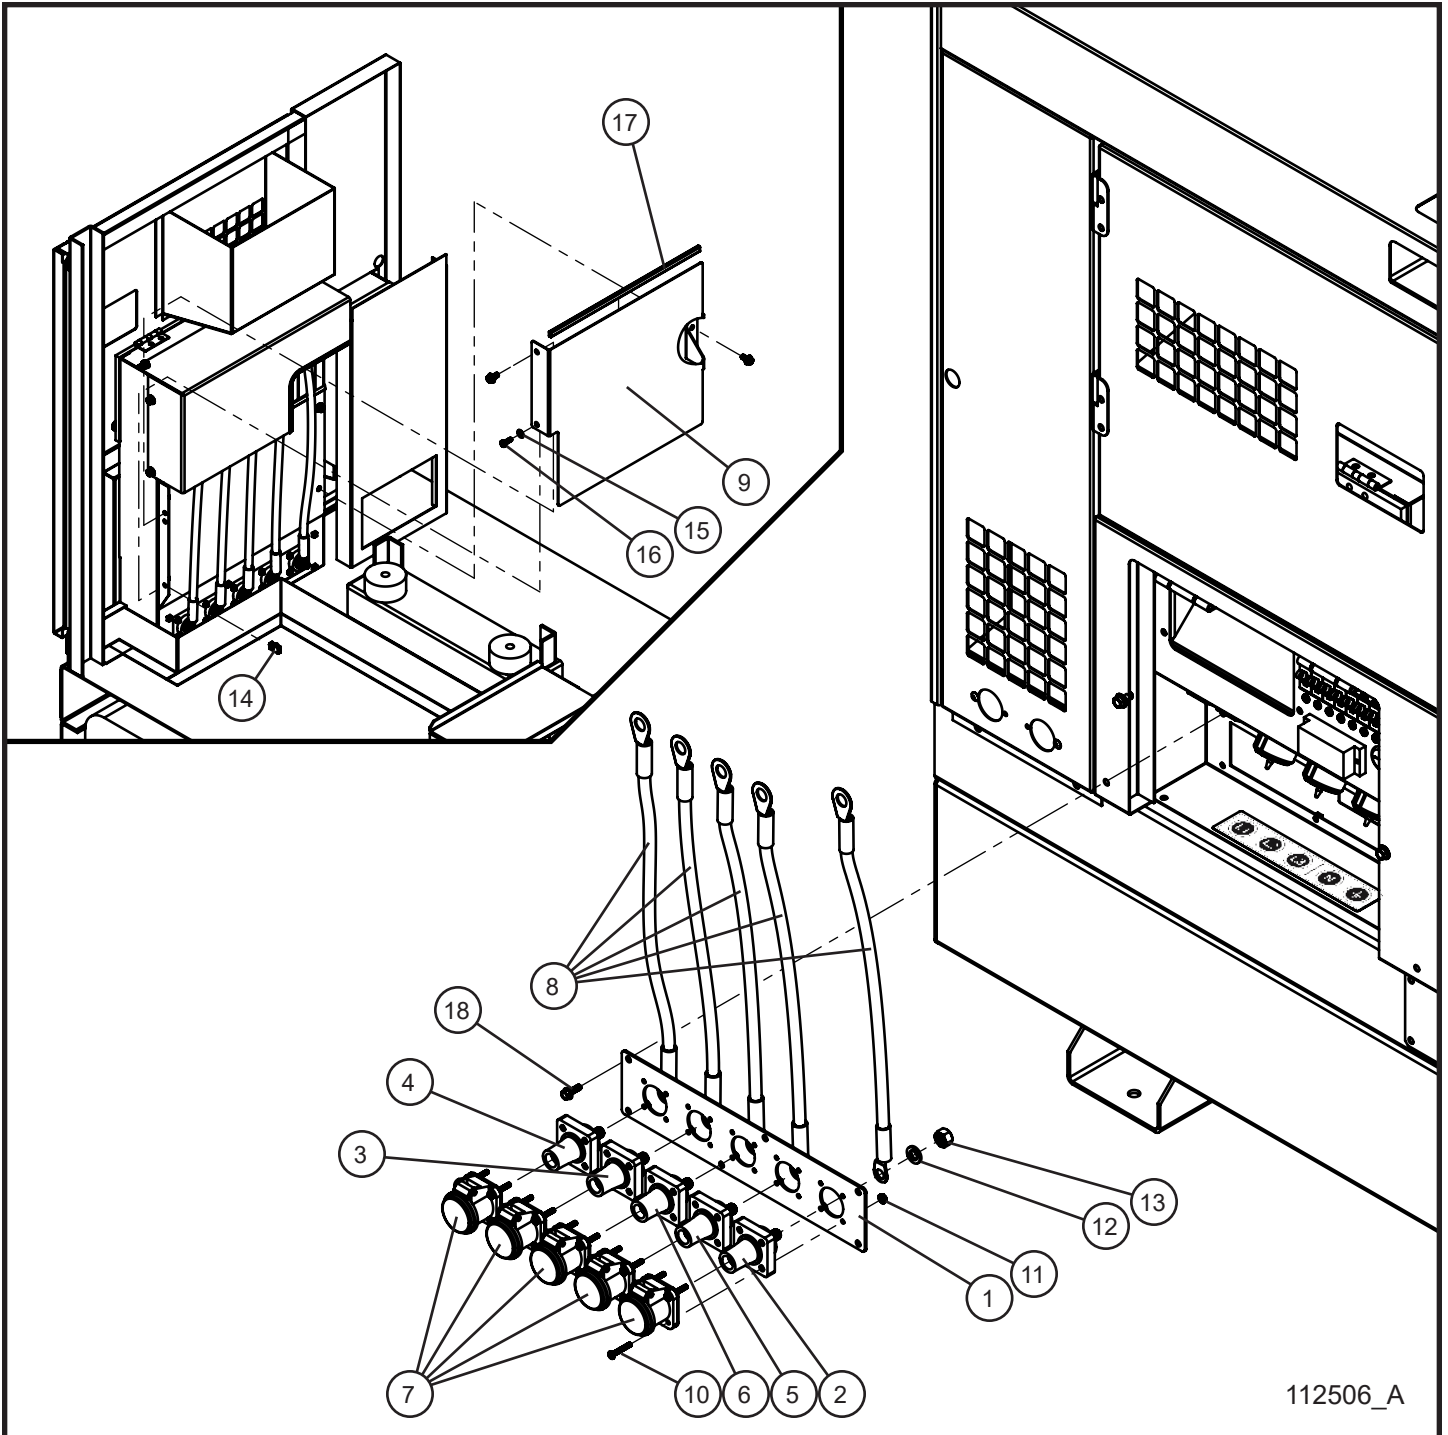

3.3 - Tail Lights and Tail Light Harness

SN 24-000001 to 24-000499

Maxi-Power 65

3.3 - Tail Lights and Tail Light Harness

SN 24-000001 to 24-000499

Item	Allmand No.	Hokuetsu No.	Part Description	Qty.

3.4 - Cam Lock Group

SN 24-000001 to 24-000499

112506_A

Maxi-Power 65

3.4 - Cam Lock Group

SN 24-000001 to 24-000499

Item	Allmand No.	Hokuetsu No.	Part Description	Qty.
1	112508P	n/a	CAM LOCK MOUNT PLATE	1
2	113246	n/a	CAM LOCK GREEN FEMALE 90° 600V 400A	1
3	113243	n/a	CAM LOCK RED FEMALE 90° 600V 400A	1
4	113242	n/a	CAM LOCK BLACK FEMALE 90° 600V 400A	1
5	113245	n/a	CAM LOCK WHITE FEMALE 90° 600V 400A	1
6	113244	n/a	CAM LOCK BLUE FEMALE 90° 600V 400A	1
7	112424	n/a	CAM LOCK CLEAR COVER 90°	5
8	112557	n/a	CAM LOCK CABLE KIT 40/65 KVA	1
9	112466P	n/a	CAM LOCK SHIELD MAXI-POWER 40 & 65	1
10	041035	n/a	#10-24 x 1-1/4 PHILLIPS MACHINE SCREW	20
11	044016	n/a	#10-24 KEPS HEX NUT	20
12	043085	n/a	1/2 SPLITLOCK WASHER	5
13	044045	n/a	1/2-13 HEX NUT	5
14	044106	n/a	1/4-20 EXTRUDED U NUT	1
15	047009	n/a	1/4 FLAT WASHER	1
16	046010	n/a	1/4-20 x 3/4 HEX HEAD BOLT	1
17	030053	n/a	5/64 x 7/16 x 8.50 TRIM LOCK	1
18	055001	n/a	M6-1.0 x 20 HEX HEAD FLANGE BOLT	6
NS	112422	n/a	CAM LOCK 1/0 CABLE SCHEMATIC	1