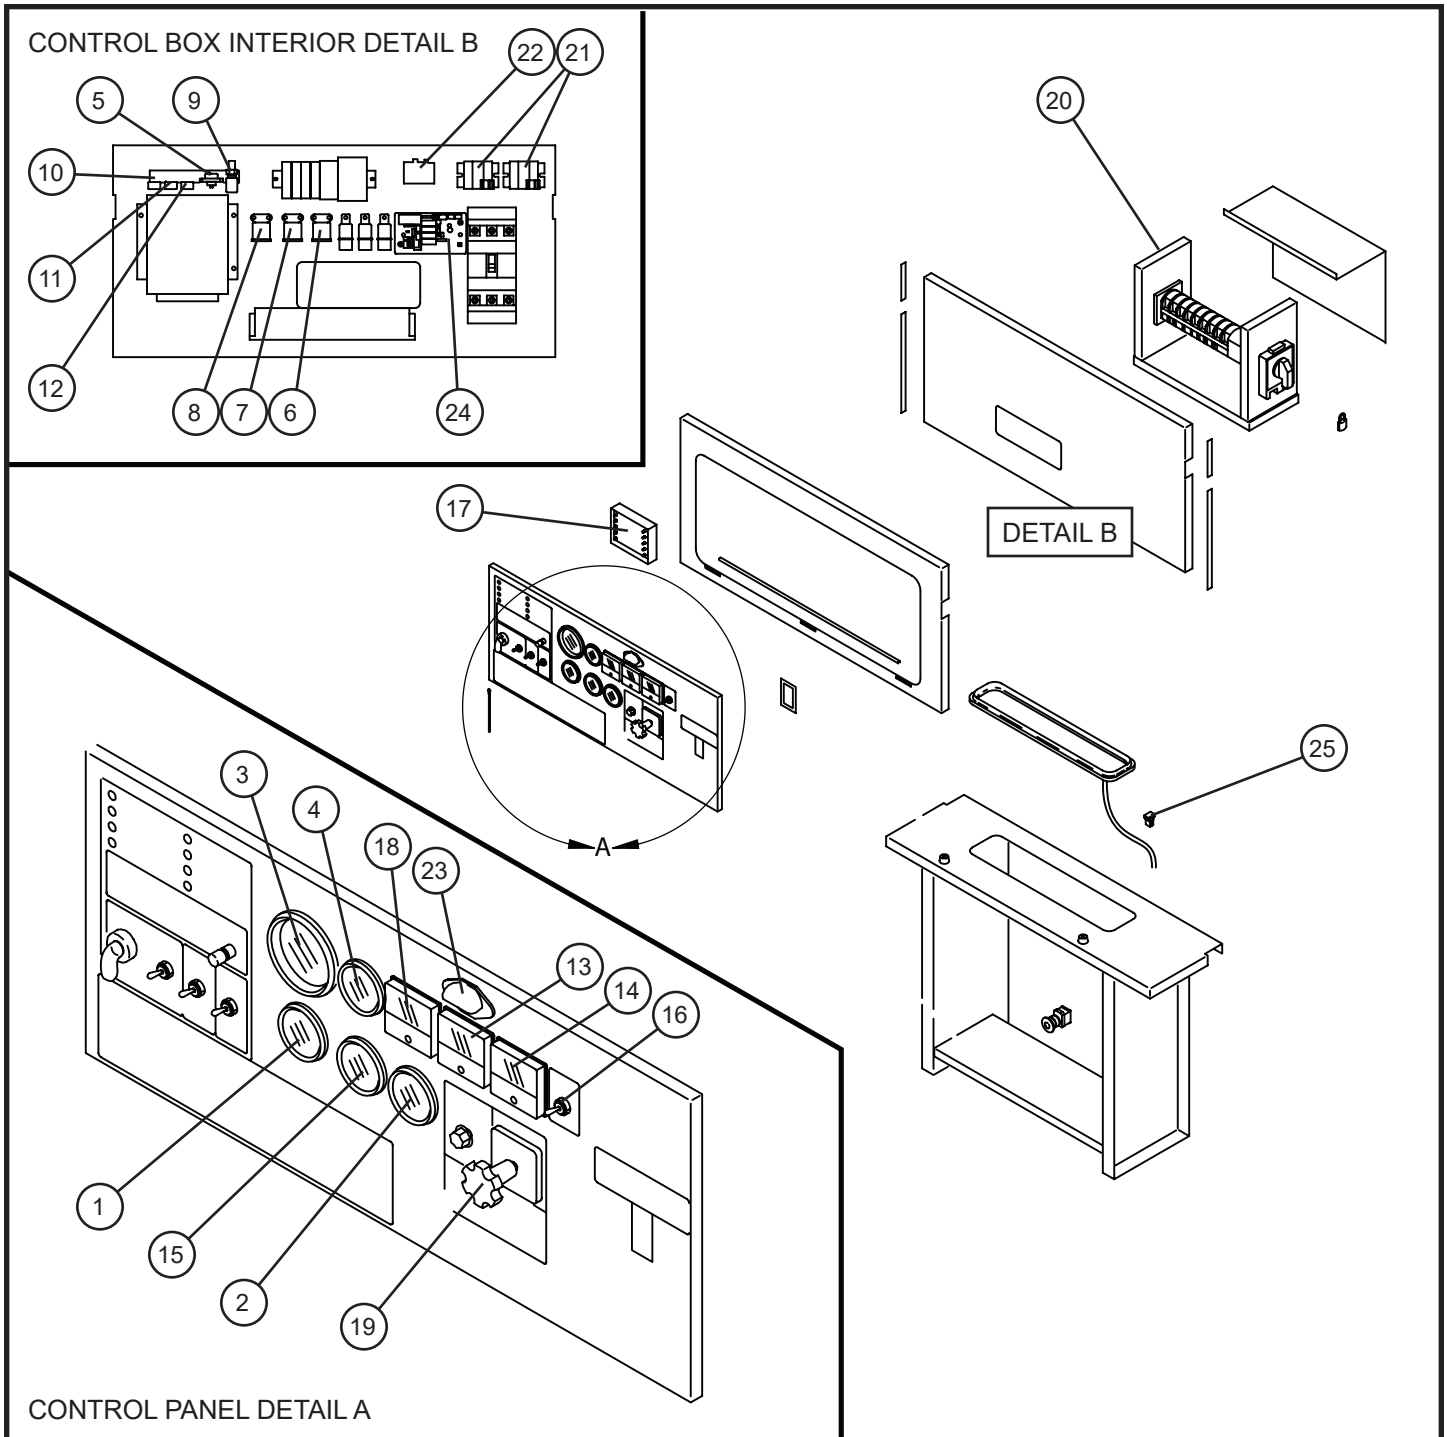

3.1 - Control Box Electrical Group

SN 24-000001 to 24-000499

Maxi-Power 65

3.1 - Control Box Electrical Group

SN 24-000001 to 24-000499

Item	Allmand No.	Hokuetsu No.	Part Description	Qty.
1	110646	36143 03600	GAUGE, OIL PRESSURE	1
2	110647	36145 06800	THERMOMETER, WATER	1
3	110475	36146 05901	TACHOMETER	1
4	110476	36158 00500	FUEL GAUGE	1
5	110664	44328 21500	PRESSURE SWITCH	1
6	110675	44346 13200	RELAY (CHARGE)	1
7	110674	44346 15700	RELAY (GLOW)	1
8	110673	44346 16100	RELAY (STARTER)	1
9	110669	44364 06600	THERMO SENSOR	1
10	110662	44470 01600	FUSE BOX	1
	110930	46934 03200	FUSE (10A)	1
11	110660	44470 01700	FUSE BOX	1
	110900	46934 03300	FUSE (20A)	1
12	110658	44470 01900	FUSE BOX	1
	110954	46934 04400	FUSE (FUSE 15A)	1
13	110643	46153 04000	VOLTMETER (AC)	1
14	110642	46154 14400	AMMETER (AC)	1
	110644	46154 14500	AMMETER (AC)	1
15	110648	46154 15300	AMMETER	1
16	110645	46167 02400	SELECT SWITCH	1
17	110541	46870 47901	CONTROLLER	1
18	110641	46911 01400	FREQUENCY METER	1
19	110649	46913 01000	TRANSFER DEVICE	1
20	110657	46917 00900	CHANGE DEVICE,	1
	110986	46917 01200	CHANGE DEVICE,	1
21	110985	46923 02700	CURRENT TRANSFORMER	2
	110684	46923 04500	CURRENT TRANSFORMER	2
22	110682	46928 01500	THERMAL RELAY	1
	110683	46921 08600	SILICON RECTIFIER	1
23	110448	46929 01200	ILLUMINATOR	1
	110929	46939 01300	BULB, ILLUMINATER	1
24	110679	46950 02600	A.V.R. ASSEMBLY	1
25	110714	44470 02300	FUSE BOX (60A)	1
NS	110515	02201 08020	FLANGE BOLT	8