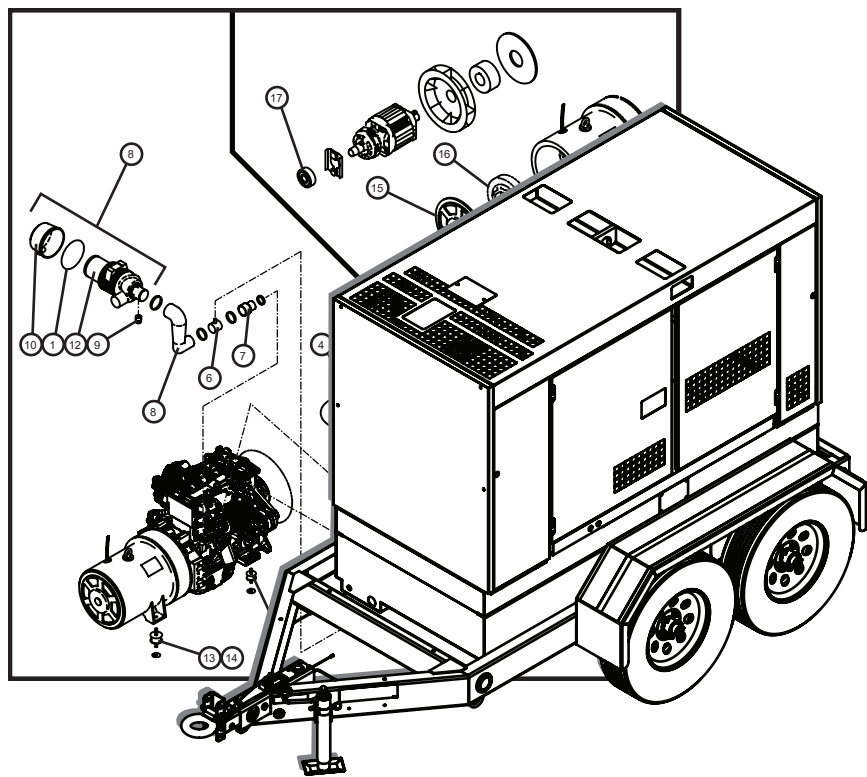

Allmand™

Brighter. Warmer. Safer.

Portable
Industrial
Heaters

Portable
Light Towers

Portable
Light Stands

Solar Flashing
Arrow Boards

en Parts Manual
MAXI-POWER® 65

Copyright © 2021 Briggs & Stratton
Milwaukee, WI, USA. All rights reserved.

Part No.: 112160
Revision: B
Serial No.: 24-000001 to 24-000499

LIGHT TOWER APP

Reliability, Performance, and Integrity Since 1938

www.allmand.com