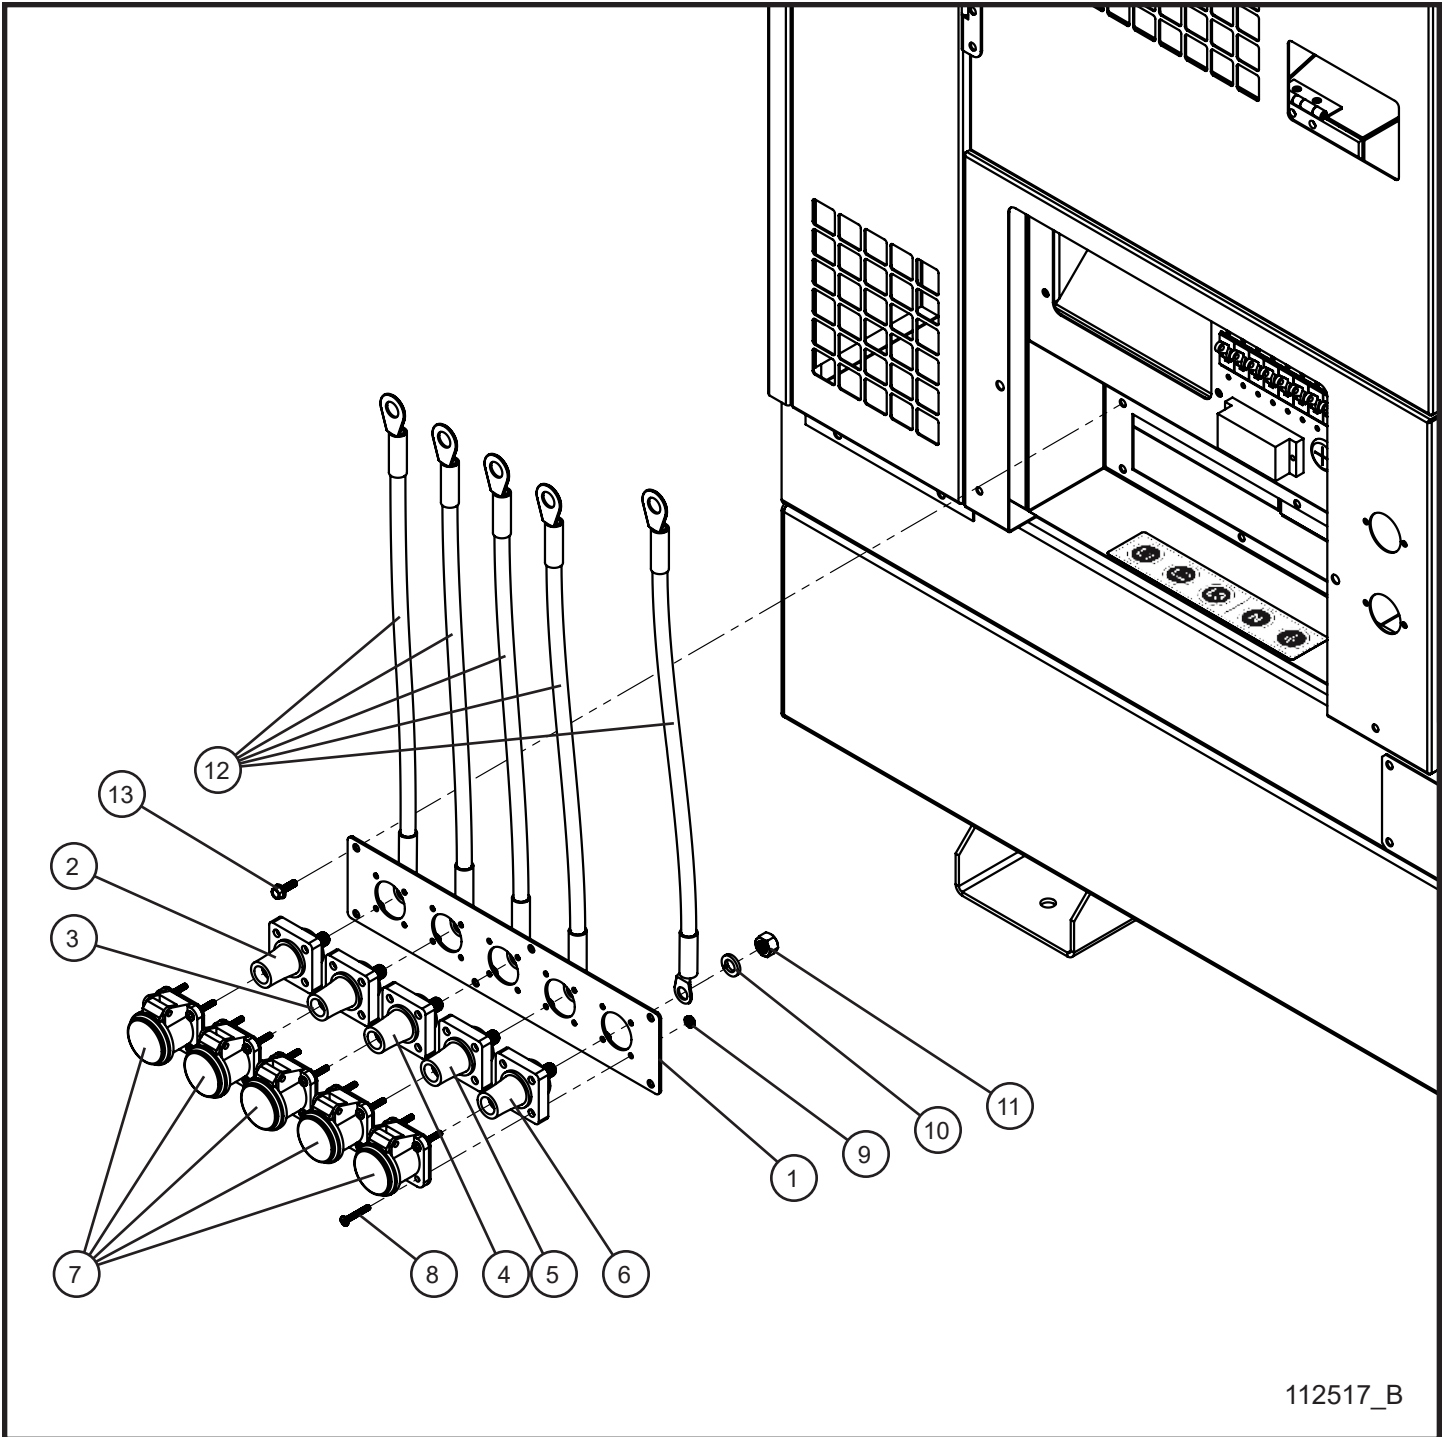

3.5 - JV Cam Lock Group (1 of 2)

SN 24-000001 to 24-000499

112517_B

Maxi-Power 65

3.5 - JV Cam Lock Group (1 of 2)

SN 24-000001 to 24-000499

Item	Allmand No.	Hokuetsu No.	Part Description	Qty.
1	112508P	n/a	CAM LOCK MOUNT PLATE	1
2	113242	n/a	CAM LOCK BLACK FEMALE 90° 600V 400A	1
3	113243	n/a	CAM LOCK RED FEMALE 90° 600V 400A	1
4	113244	n/a	CAM LOCK BLUE FEMALE 90° 600V 400A	1
5	113245	n/a	CAM LOCK WHITE FEMALE 90° 600V 400A	1
6	113246	n/a	CAM LOCK GREEN FEMALE 90° 600V 400A	1
7	112424	n/a	CAM LOCK CLEAR COVER 90°	5
8	041035	n/a	#10-24 x 1-1/4 PHILLIPS MACHINE SCREW	20
9	044016	n/a	#10-24 KEPS HEX NUT	20
10	043085	n/a	1/2 SPLITLOCK WASHER	5
11	044045	n/a	1/2-13 HEX NUT	5
12	112557	n/a	CAM LOCK CABLE KIT 40/65 KVA	1
13	055001	n/a	M6-1.0 x 20 HEX HEAD FLANGE BOLT	6
NS	112422	n/a	CAM LOCK 1/0 CABLE SCHEMATIC	1

*NS - NOT SHOWN