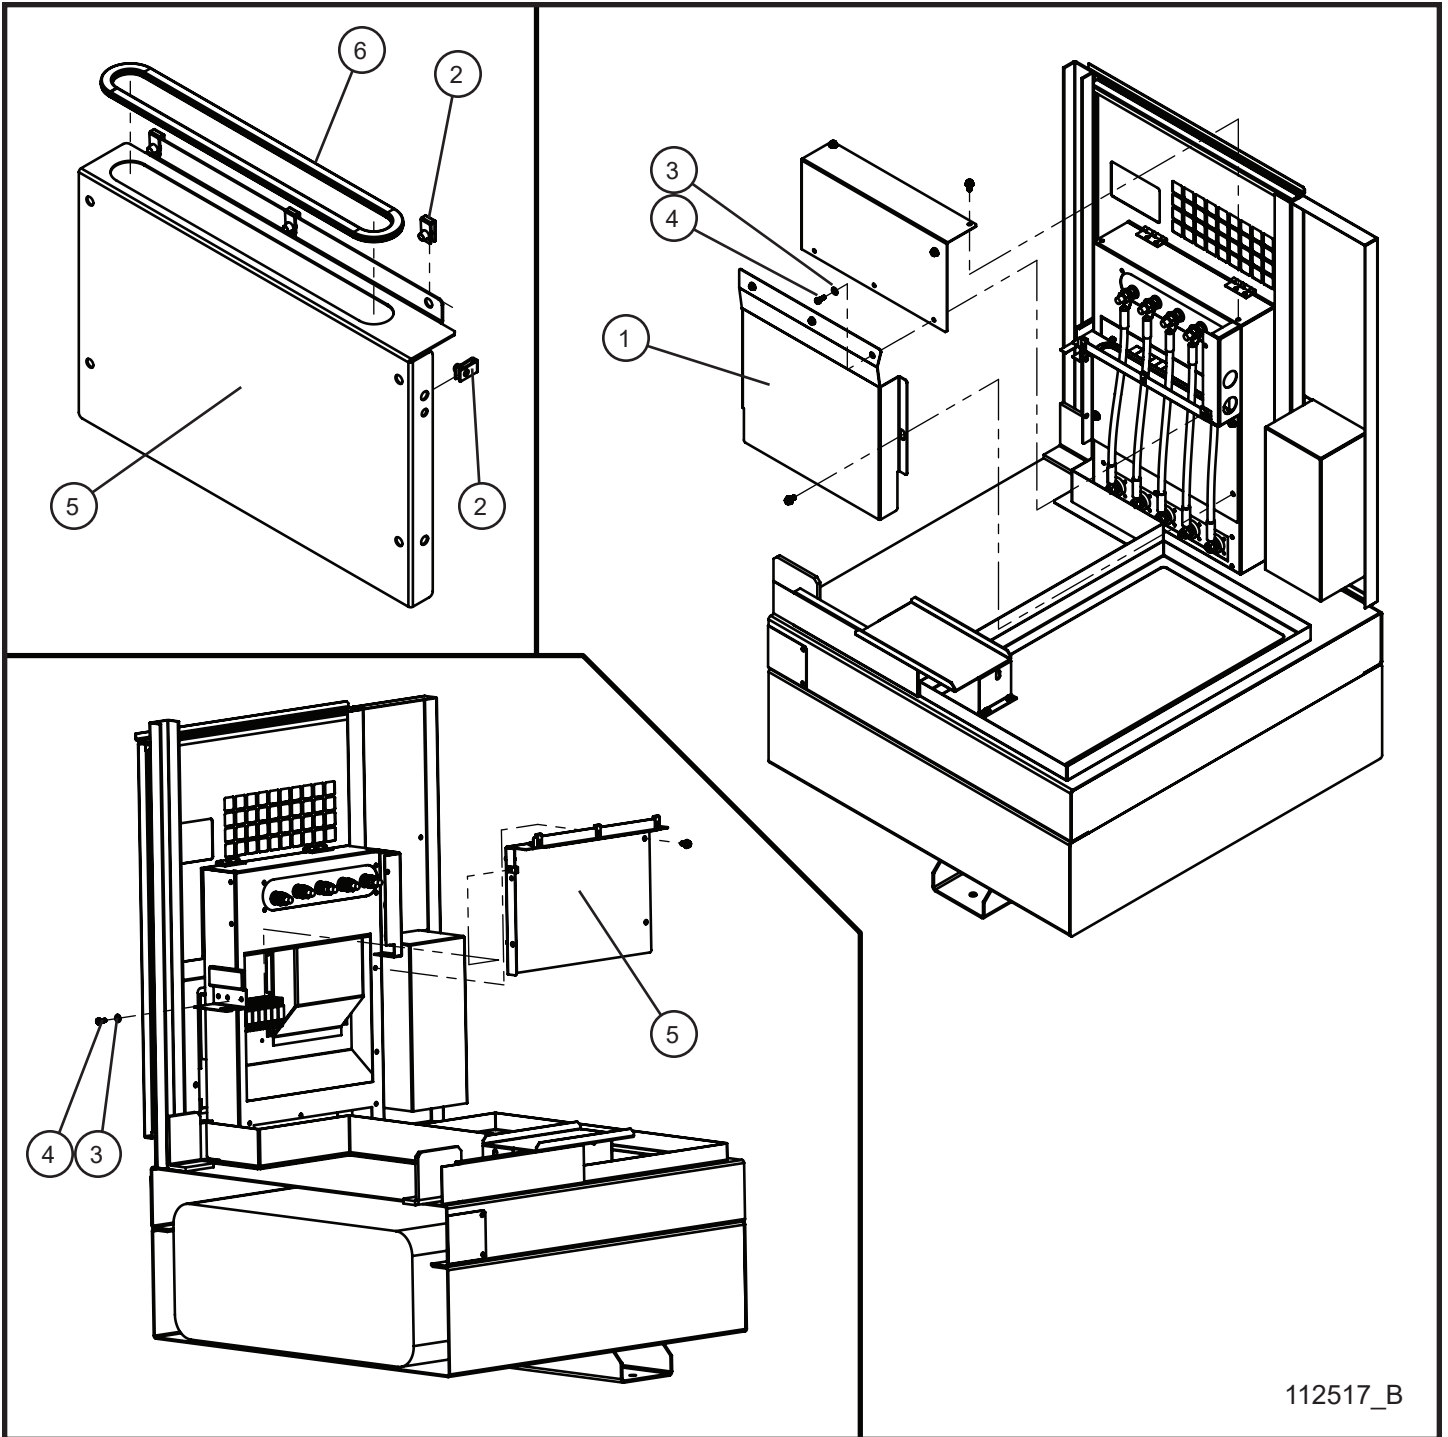

3.5 - JV Cam Lock Group (2 of 2)

SN 24-000001 to 24-000499

112517_B

Maxi-Power 65

3.5 - JV Cam Lock Group (2 of 2)

SN 24-000001 to 24-000499

Item	Allmand No.	Hokuetsu No.	Part Description	Qty.
1	112420P	n/a	CAM LOCK SHIELD MAXI-POWER 65 JV	1
2	044106	n/a	1/4-20 EXTRUDED U NUT	4
3	047009	n/a	1/4 FLAT WASHER	4
4	046010	n/a	1/4-20 x 3/4 HEX HEAD BOLT	4
5	112510P	n/a	OUTLET COVER MAXI-POWER 65 JV	1
6	030053	n/a	5/64 x 7/16 x 30.50 TRIM LOCK	1

*NS - NOT SHOWN