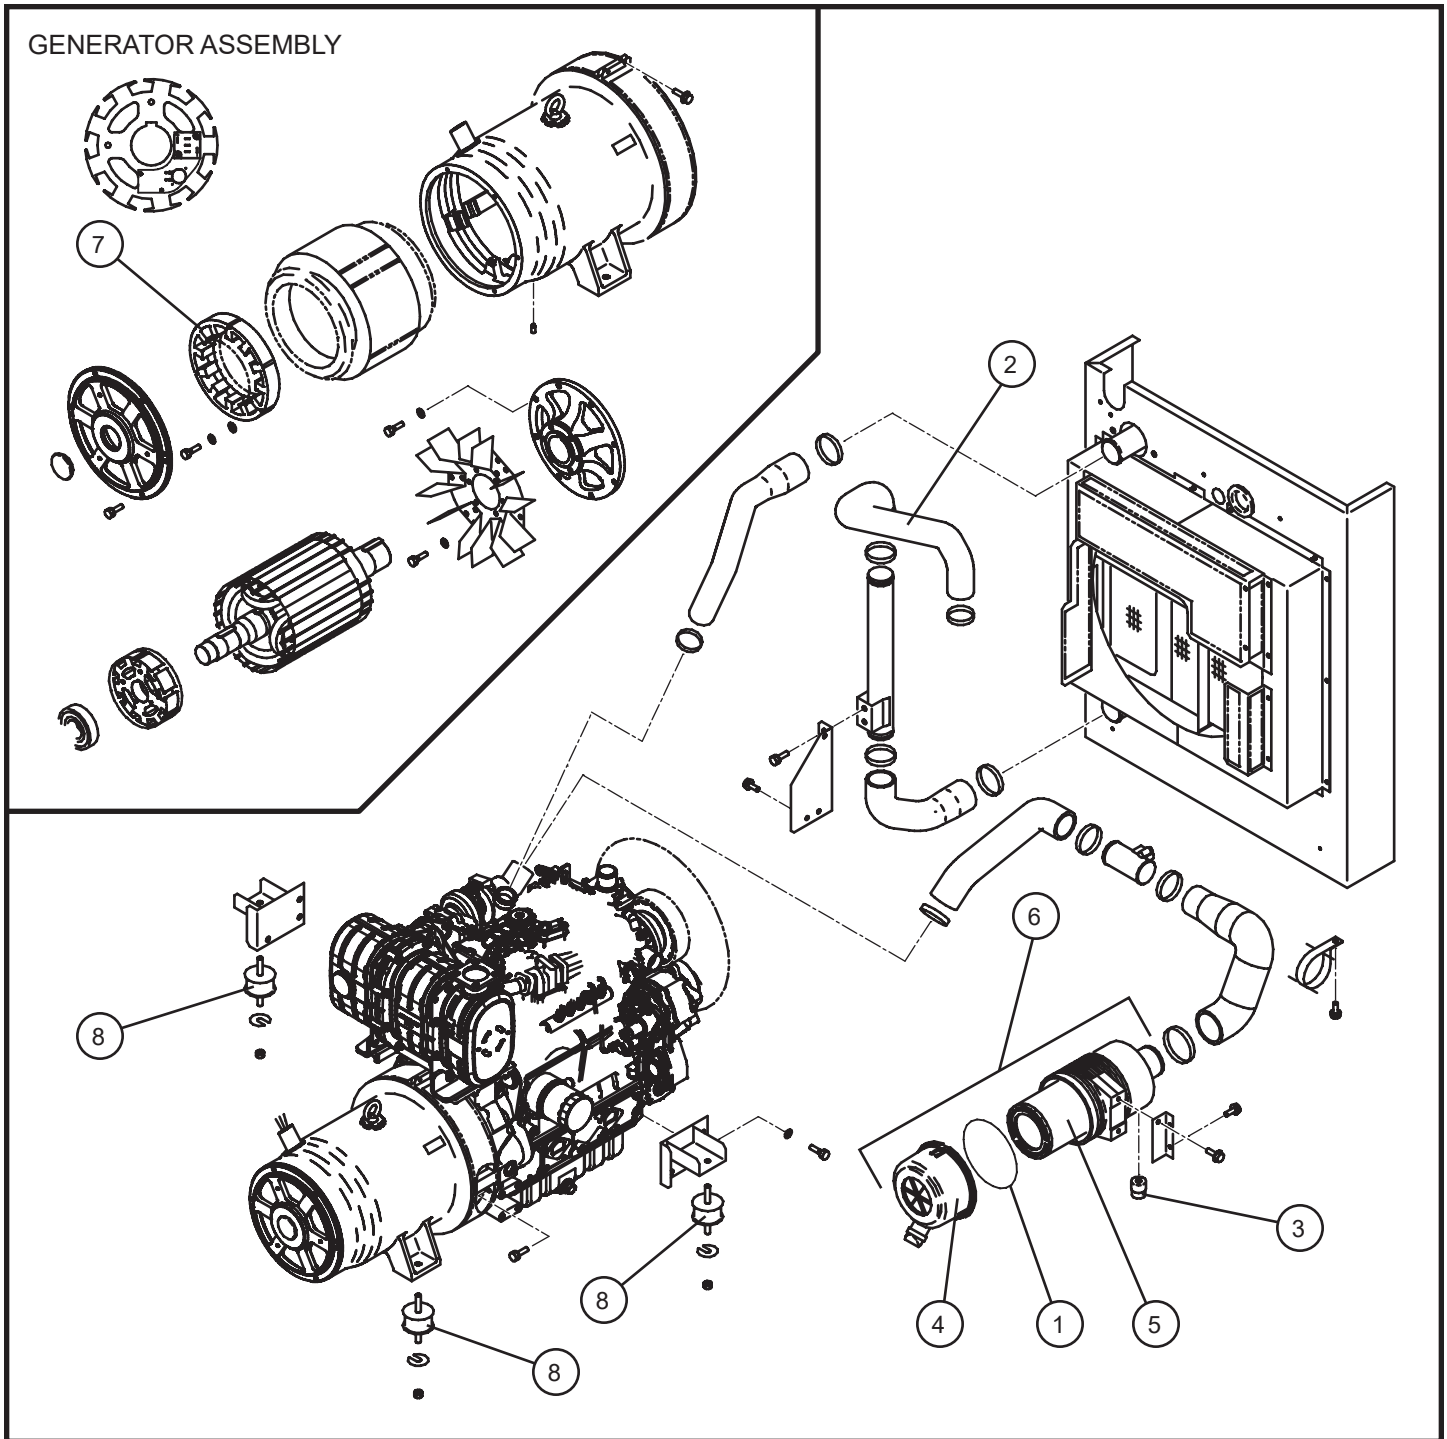

2.3 - iT4 Engine Air Intake and Generator Group

SN 24-000001 to 24-000499

Maxi-Power 65

2.3 - iT4 Engine Air Intake and Generator Group

SN 24-000001 to 24-000499

Item	Allmand No.	Hokuetsu No.	Part Description	Qty.
1	110738	32147 03600	O-RING	1
2	111724	32331 86002	HOSE	1
3	110740	32148 03000	FILTER, SERVICE INDICATOR	1
4	110734	32142 11300	CUP	1
5	110739	32143 11800	ELEMENT	1
6	110736	32100 44900	AIR FILTER ASSEMBLY	1
7	111719	25700 08900	MAXI-POWER 65 iT4 EX. STATOR ASSY	1
8	110759	31130 28200	VIBRATION ISOLATOR ASSEMBLY	4