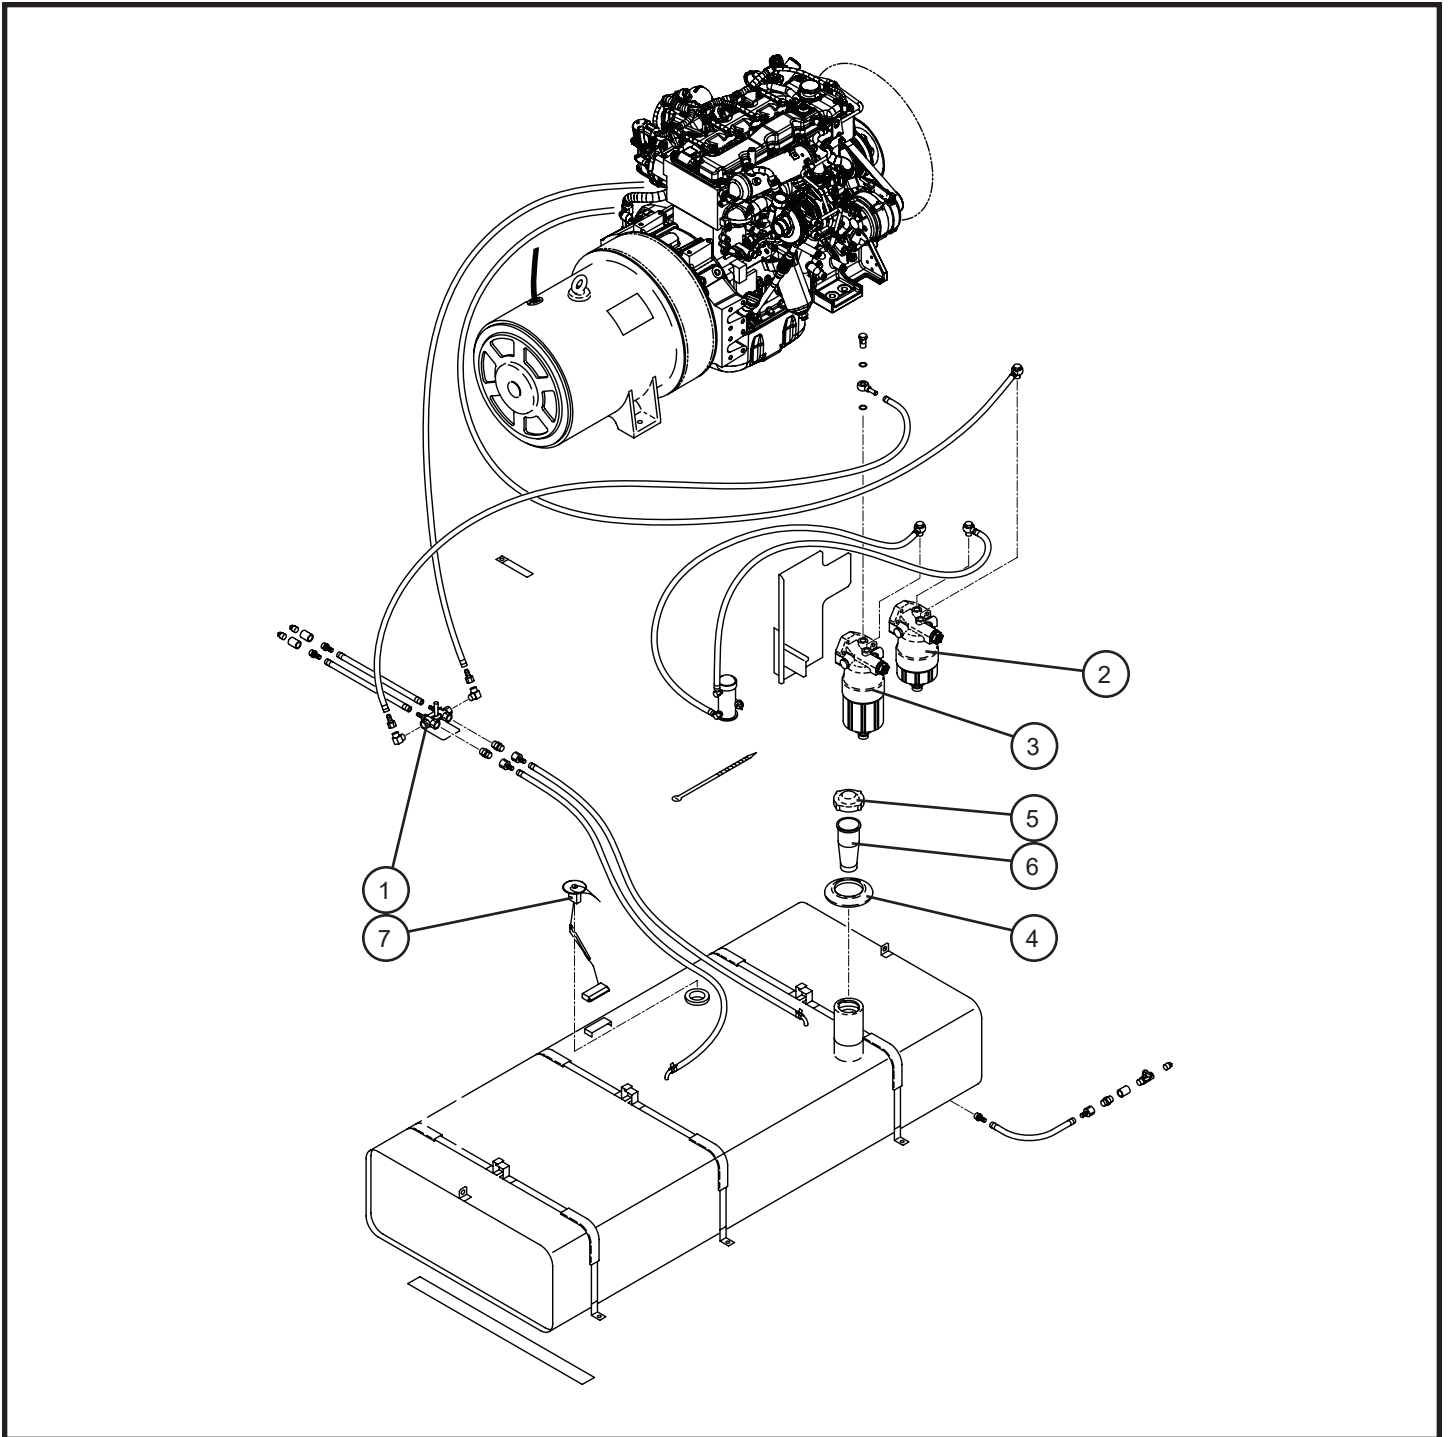

2.4 - T3 Fuel Tank and Filters Group

SN 24-000001 to 24-000499

Maxi-Power 65

2.4 - T3 Fuel Tank and Filters Group

SN 24-000001 to 24-000499

Item	Allmand No.	Hokuetsu No.	Part Description	Qty.
1	110686	35483 10101	STOP VALVE	1
2	110694	43540 07700	FILTER ASSEMBLY	1
3	110692	43540 07600	FILTER ASSEMBLY	1
4	110689	43440 04600	COVER	1
5	110691	43220 01300	CAP	1
6	110690	43210 01301	STRAINER	1
7	110688	36159 03000	SENDING UNIT	1