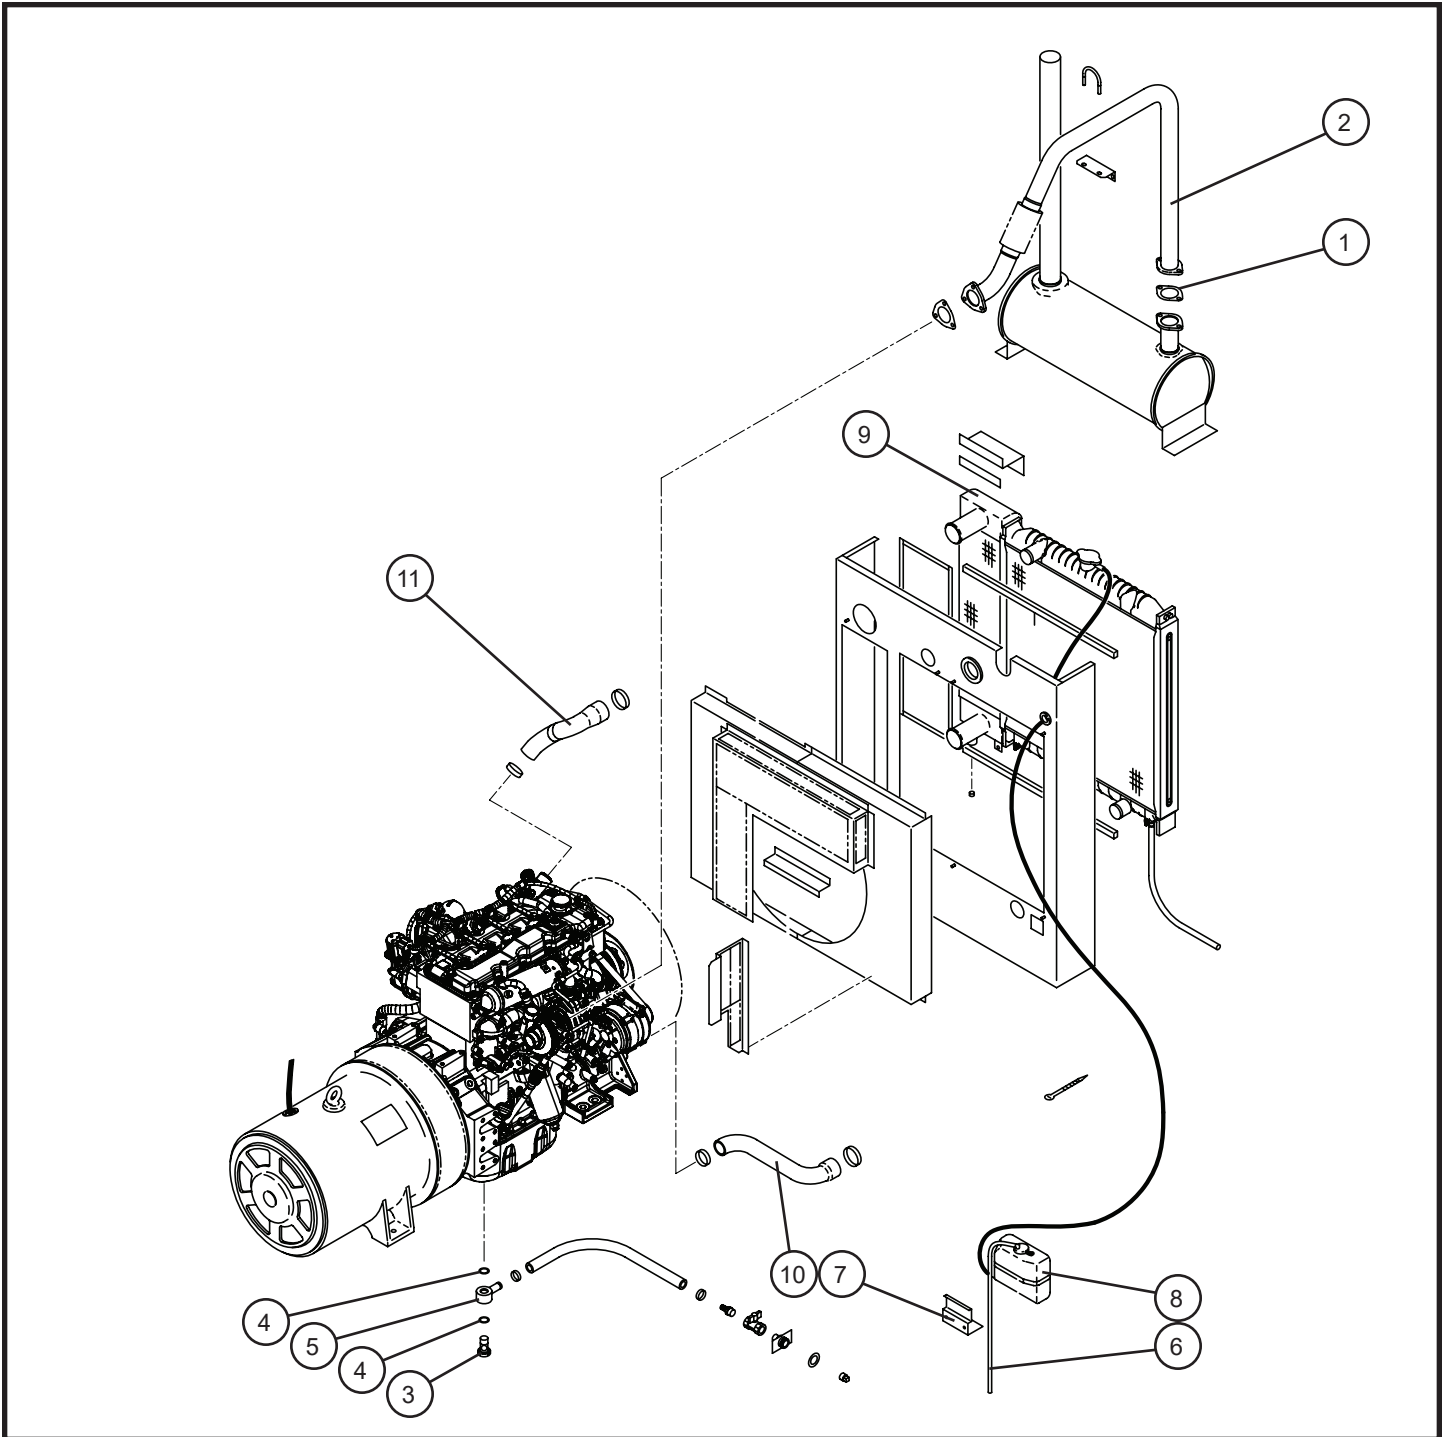

2.1 - Engine Cooling and Exhaust Group

SN 24-000001 to 24-000499

Maxi-Power 65

2.1 - Engine Cooling and Exhaust Group

SN 24-000001 to 24-000499

Item	Allmand No.	Hokuetsu No.	Part Description	Qty.
1	110719	42324 13600	GASKET	1
2	110713	42310 92400	PIPE, EXHAUST	1
3	110703	43532 05500	NIPPLE (BOLT)	1
4	110701	03407 16024	GASKET	2
5	110702	43534 02102	RING CONNECTOR	1
6	110707	38594 05100	HOSE	1
7	110705	38591 00800	BRACKET	1
8	110706	38590 01200	RESERVE TANK ASSEMBLY	1
9	110708	38920 02900	INTER COOLER	1
10	111664	38524 68300	HOSE	1
	110704	38524 67800	HOSE	1
11	110700	38524 68200	HOSE	1