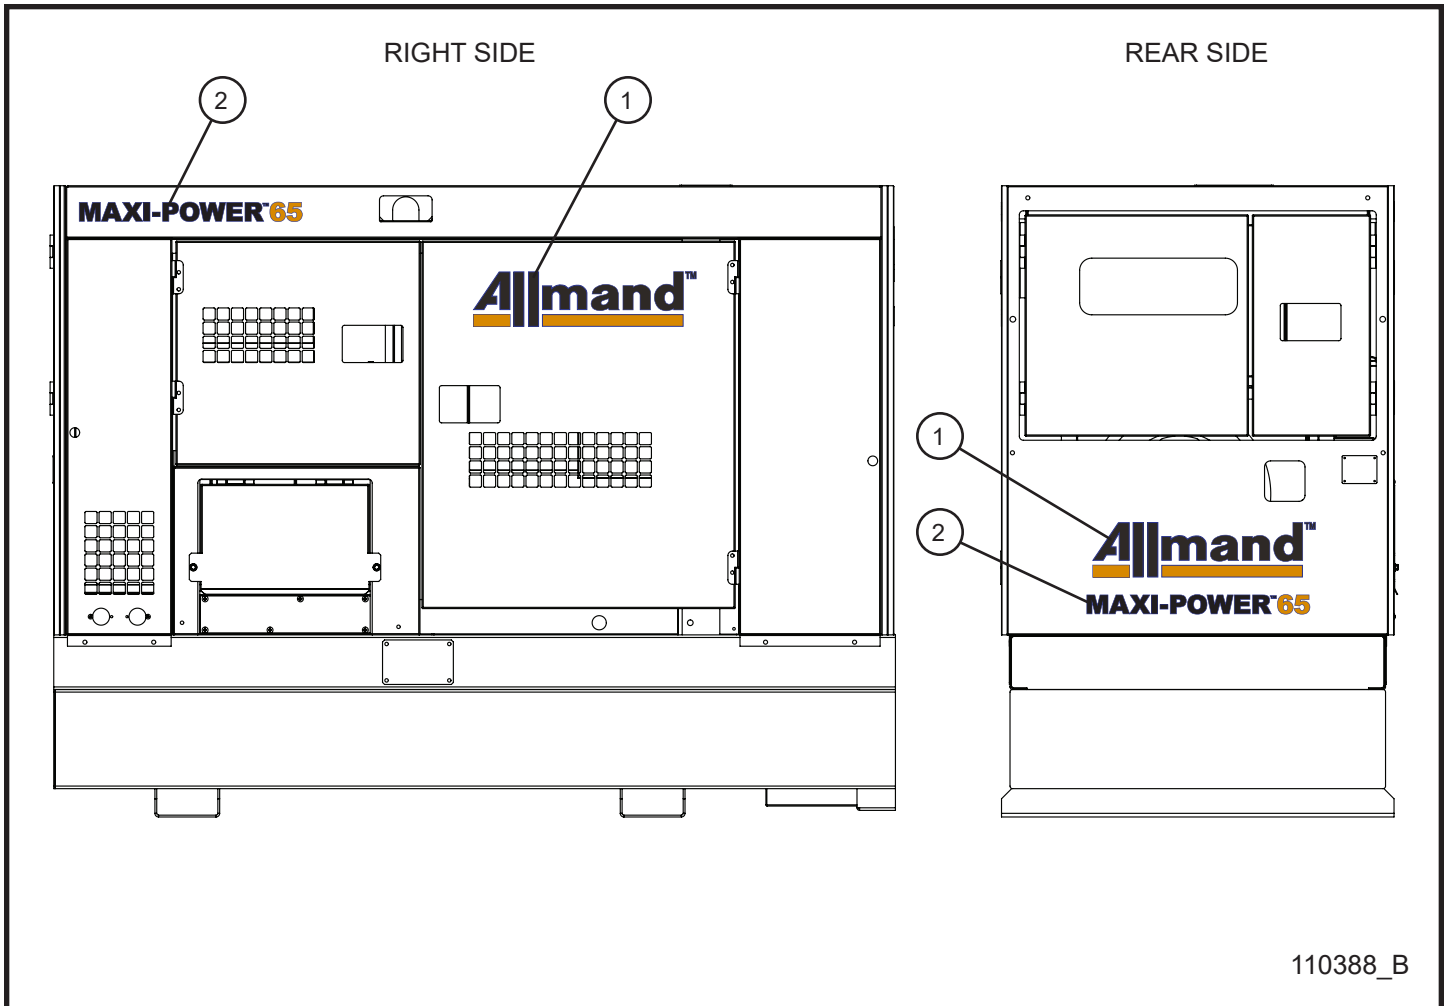

4.2 - Right and Rear Side Branding Decals

SN 24-000001 to 24-000499

110388_B

Maxi-Power 65

4.2 - Right and Rear Side Branding Decals

SN 24-000001 to 24-000499

Item	Allmand No.	Hokuetsu No.	Part Description	Qty.
1	110286	n/a	SMALL BLACK ALLMAND BRANDING DECAL	2
2	109015	n/a	MAXI-POWER 65 DECAL	2