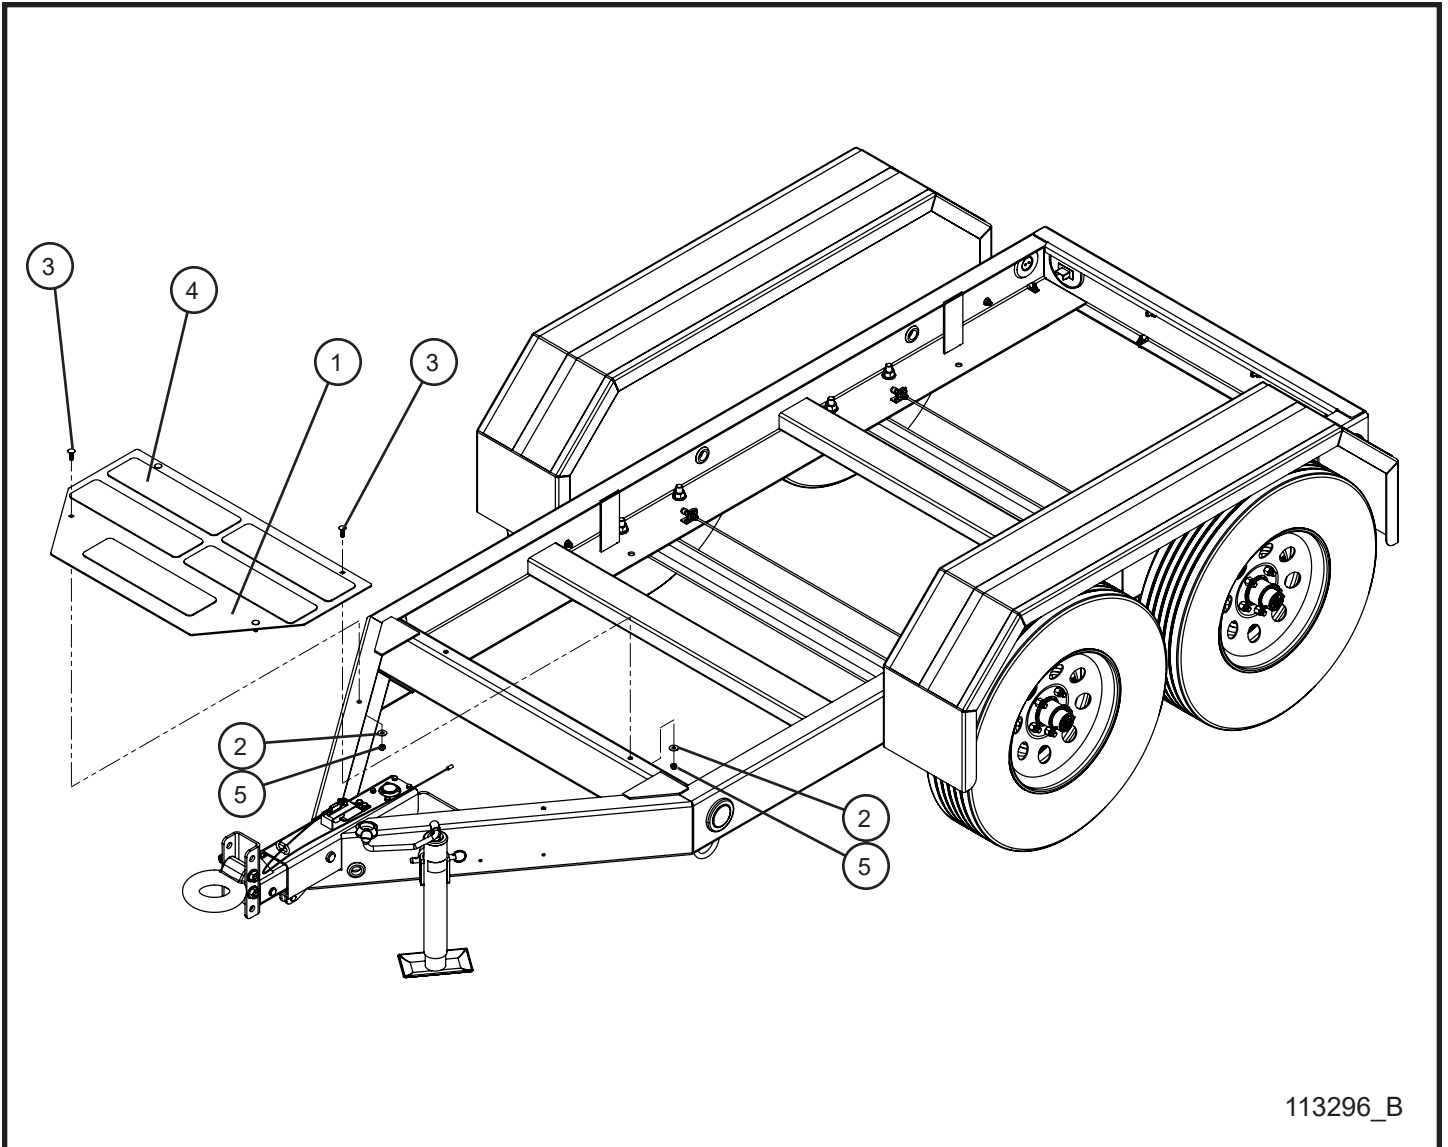

1.3 - Step Plate

SN 24-000001 to 24-000499

113296_B

Maxi-Power 65

1.3 - Step Plate

SN 24-000001 to 24-000499

Item	Allmand No.	Hokuetsu No.	Part Description	Qty.
1	113257P	n/a	STEP PLATE MAXI-POWER 40-65	1
2	047010	n/a	5/16 FLAT WASHER	4
3	053020	n/a	5/16-18 x 1 CARRIAGE BOLT	4
4	062006	n/a	DIE CUT ANTI SKID TAPE	5
5	044033	n/a	5/16-18 NYLOCK HEX NUT	4