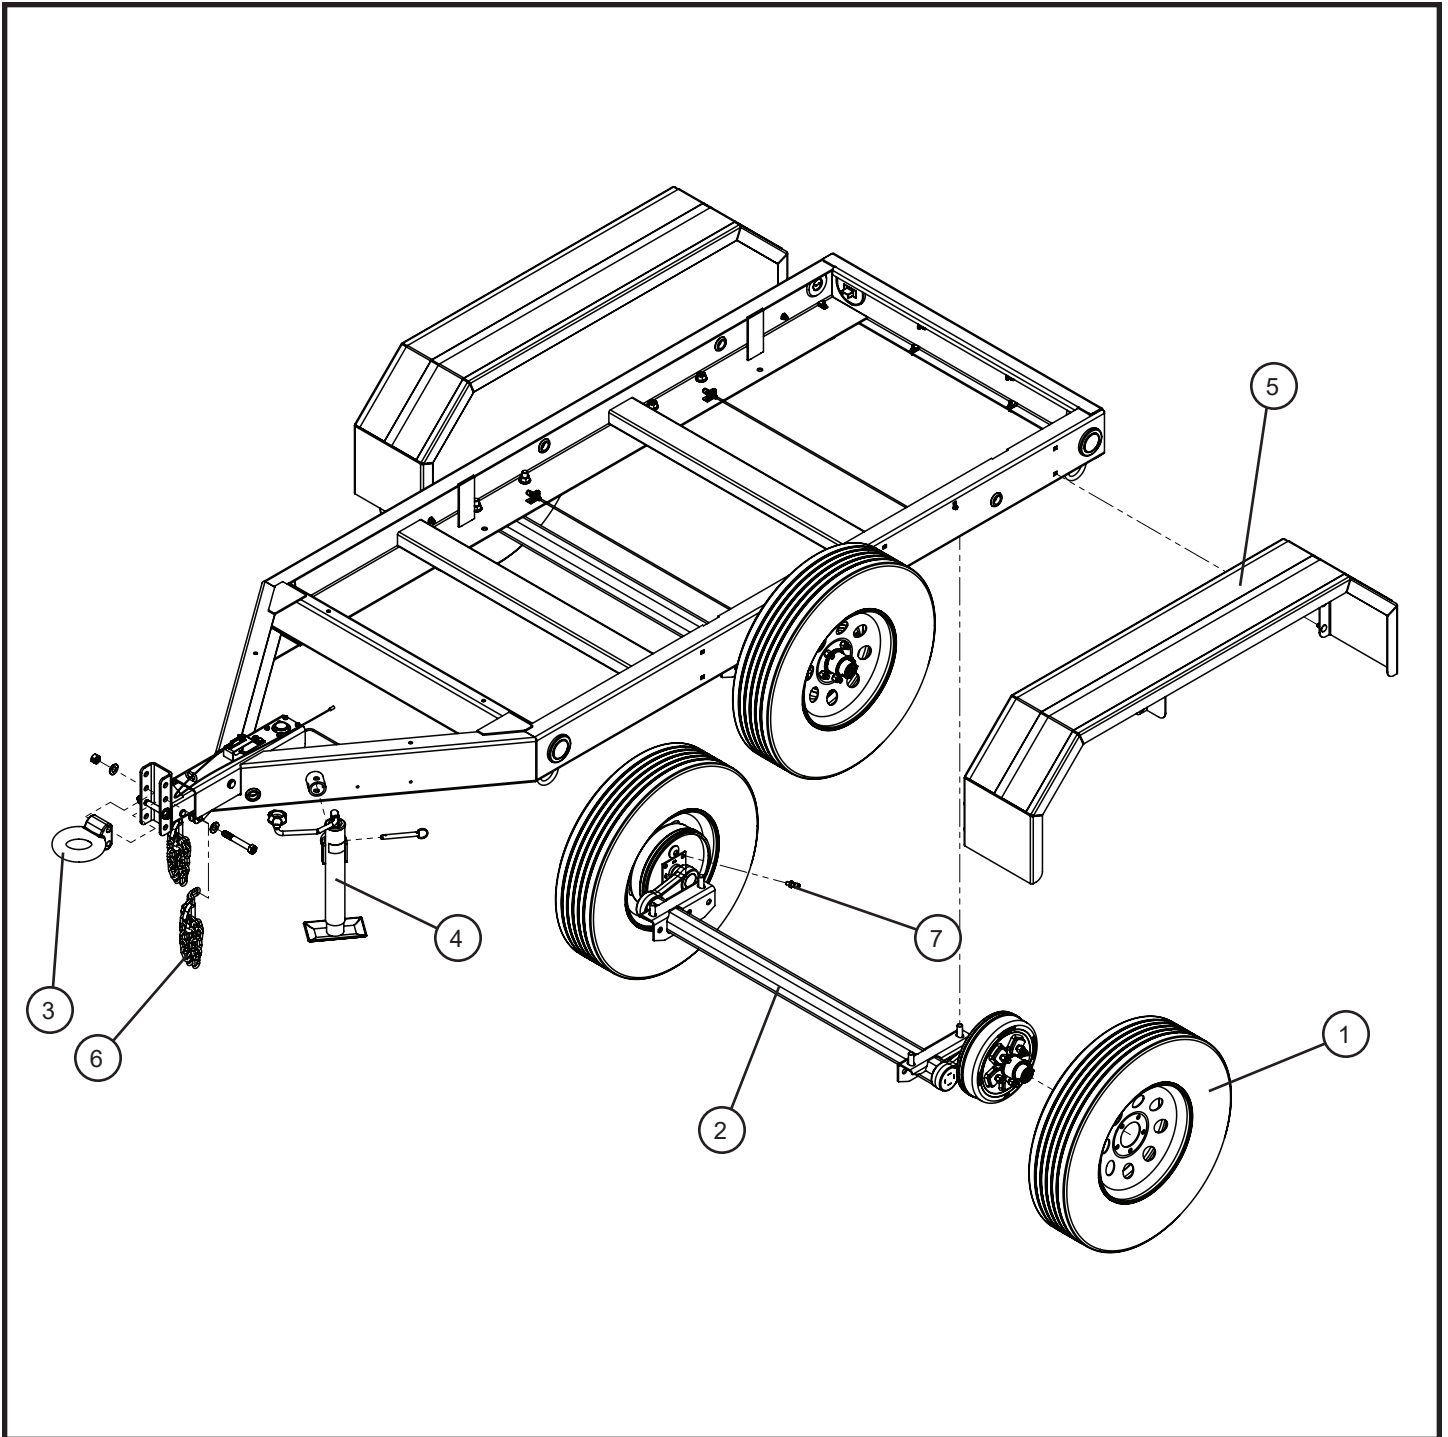

1.1 - Trailer Axle, Jack, and Coupler

SN 24-000001 to 24-000499

Maxi-Power 65

1.1 - Trailer Axle, Jack, and Coupler

SN 24-000001 to 24-000499

Item	Allmand No.	Hokuetsu No.	Part Description	Qty.
1	113444	n/a	WHEEL W/ TIRE ASSEMBLY, 2150 LB CAPACITY	4
2	113447	n/a	3.5K TORSION AXLE (INCLUDES HARDWARE)	2
3	113449	n/a	3" CHANNEL MOUNT TOW RING	1
4	113450	n/a	TUBE MOUNT 3K TOP WIND JACK	1
5	113456	n/a	MP 40/45/65 FENDER (INCLUDES HARDWARE AND GRIP TAPE)	2
	113459	n/a	MP 40/45/65 FENDER GRIP TAPE KIT	2
6	113463	n/a	MP 40/45/65 SAFETY TOW CHAINS	2
7	113466	n/a	MP 40/45/65 RUBBER BRAKE HOSE W/ END FITTINGS (NOT COMPLETELY SHOWN)	1
NS	113461	n/a	MASTER CYLINDER BRAKE ACTUATOR	1
NS	113482	n/a	MP 40/45/65 STEEL BRAKE LINE KIT	1