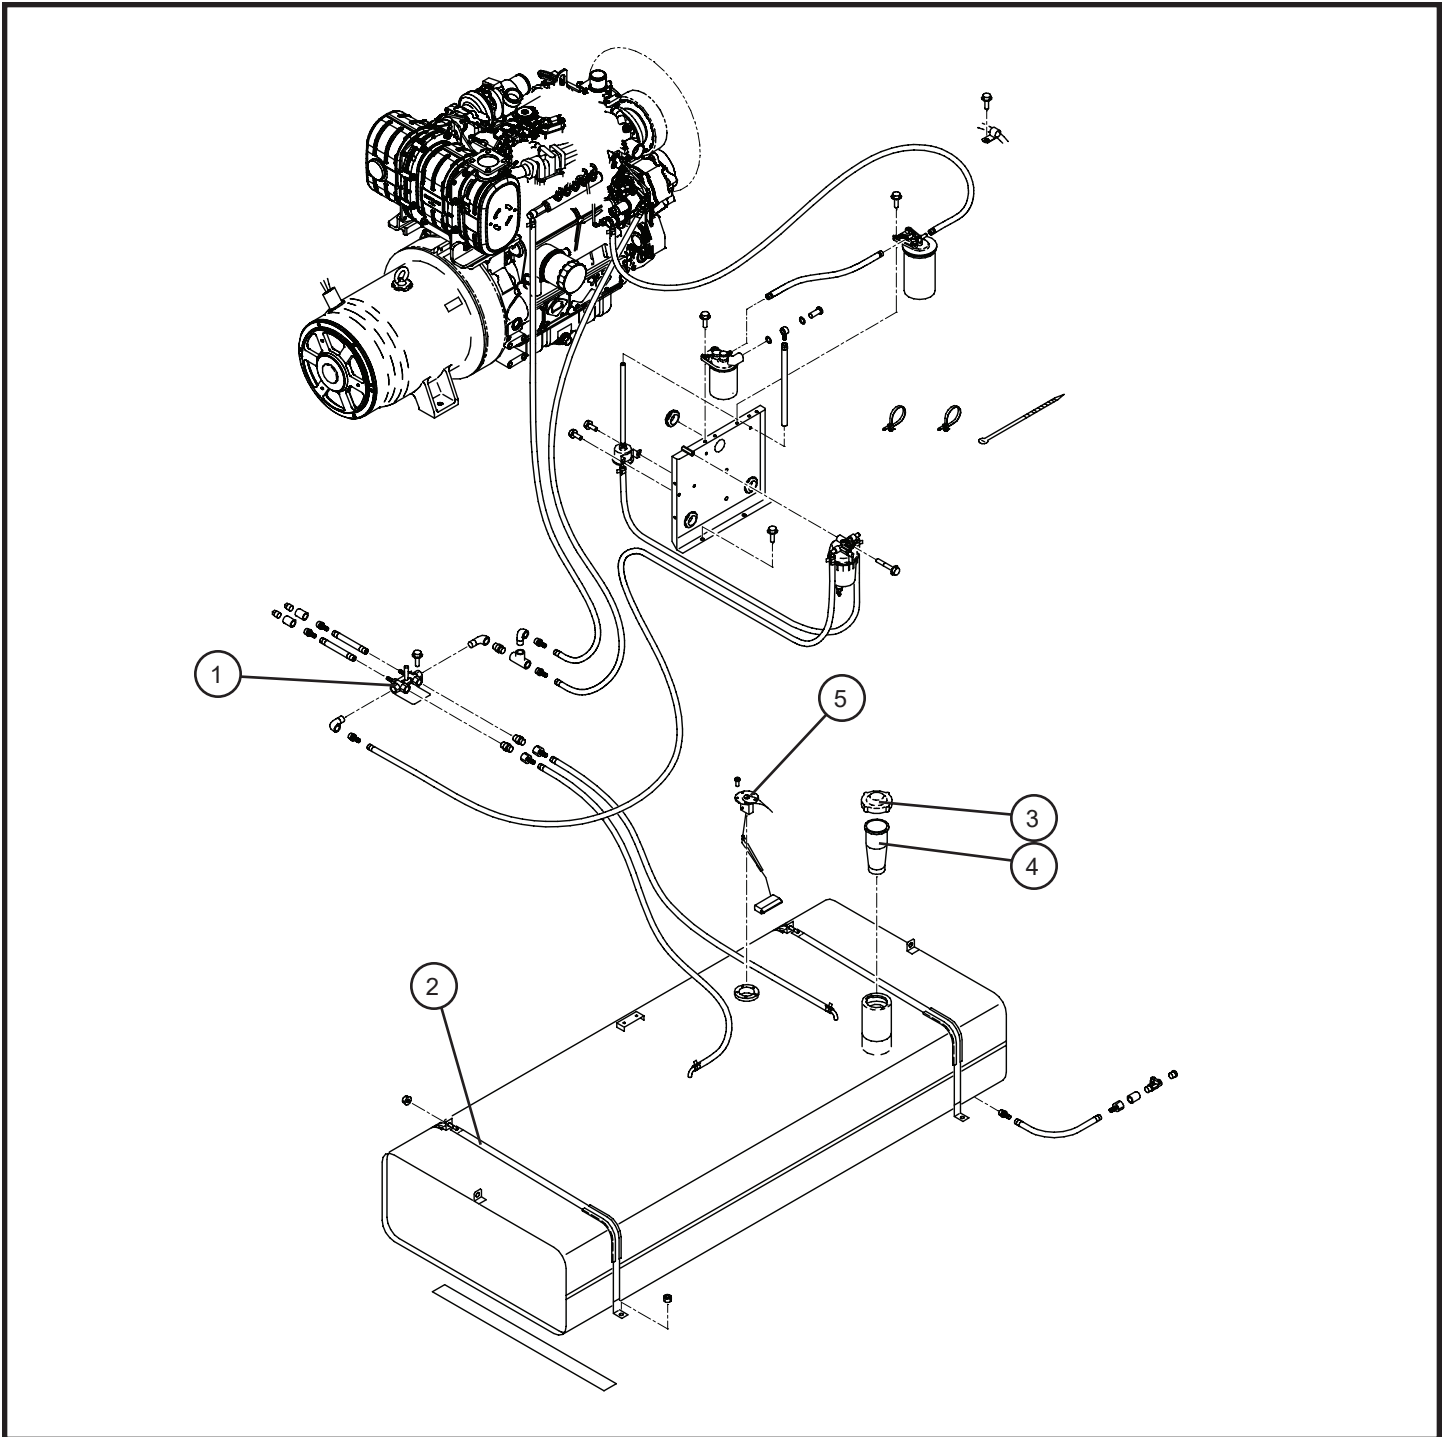

2.5 - iT4 Fuel Tank and Filters Group

SN 24-000001 to 24-000499

Maxi-Power 65

2.5 - iT4 Fuel Tank and Filters Group

SN 24-000001 to 24-000499

Item	Allmand No.	Hokuetsu No.	Part Description	Qty.
1	110686	35483 10101	STOP VALVE	1
2	111714	43310 32900	BELT	2
3	110691	43220 01300	CAP	1
4	110690	43210 01301	STRAINER	1
5	110688	36159 03000	SENDING UNIT	1