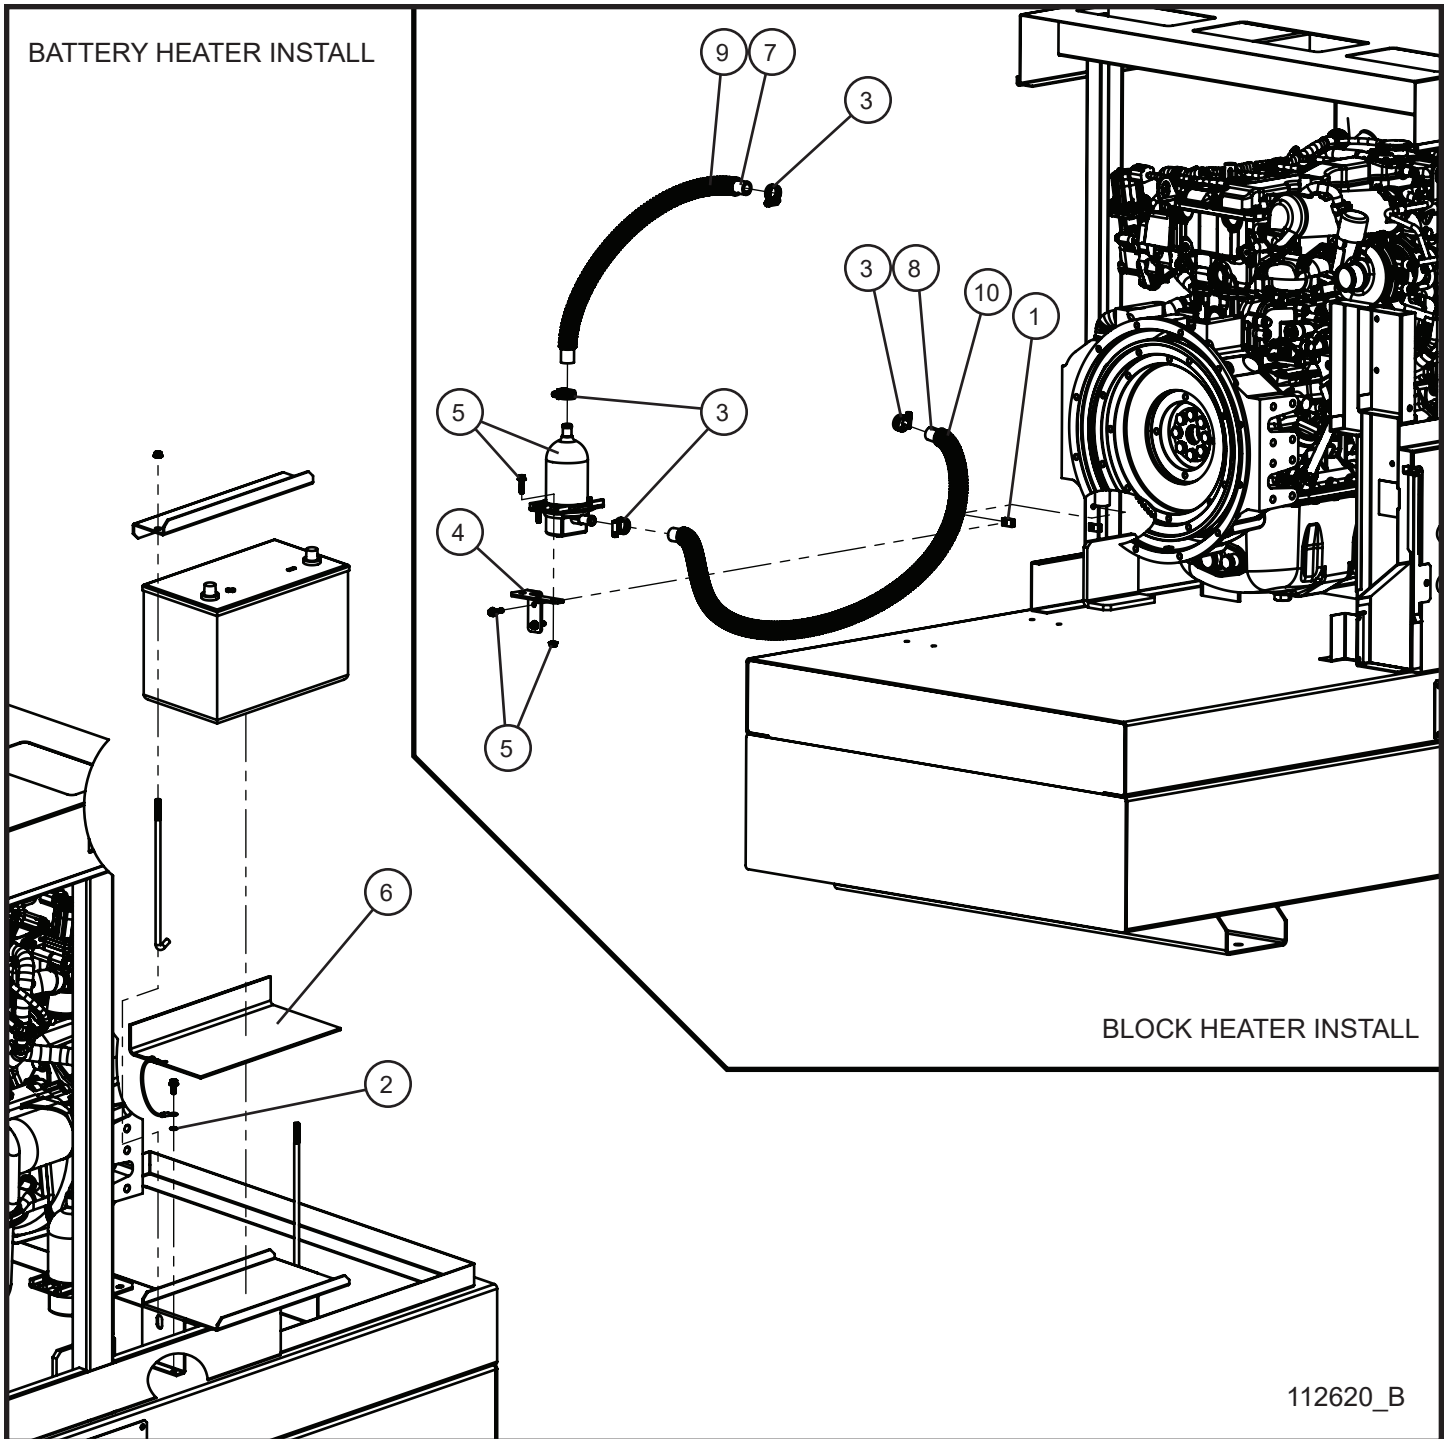

3.7 - JV Arctic Package (1 of 2)

SN 24-000001 to 24-000499

112620_B

Maxi-Power 65

3.7 - JV Arctic Package (1 of 2)

SN 24-000001 to 24-000499

Item	Allmand No.	Hokuetsu No.	Part Description	Qty.
1	044106	n/a	1/4-20 EXTRUDED U NUT	2
2	043050	n/a	1/4 INTERNAL TOOTH LOCK WASHER	1
3	045033	n/a	#10 HOSE CLAMP WORM GEAR	4
4	112594P	n/a	BLOCK HEATER MOUNT	1
5	112601	n/a	BLOCK HEATER MAXI-POWER 65 JV	1
6	112610	n/a	BATTERY HEATER MAXI-POWER 65 JV	1
7	081025	n/a	5/8 HEATER HOSE x 28.00	1
8	081025	n/a	5/8 HEATER HOSE x 22.00	1
9	022211	n/a	1.0 LOOM GUARD x 26.00	1
10	022211	n/a	1.0 LOOM GUARD x 20.00	1
NS	112638	n/a	ARCTIC PACKAGE SCHEMATIC	1