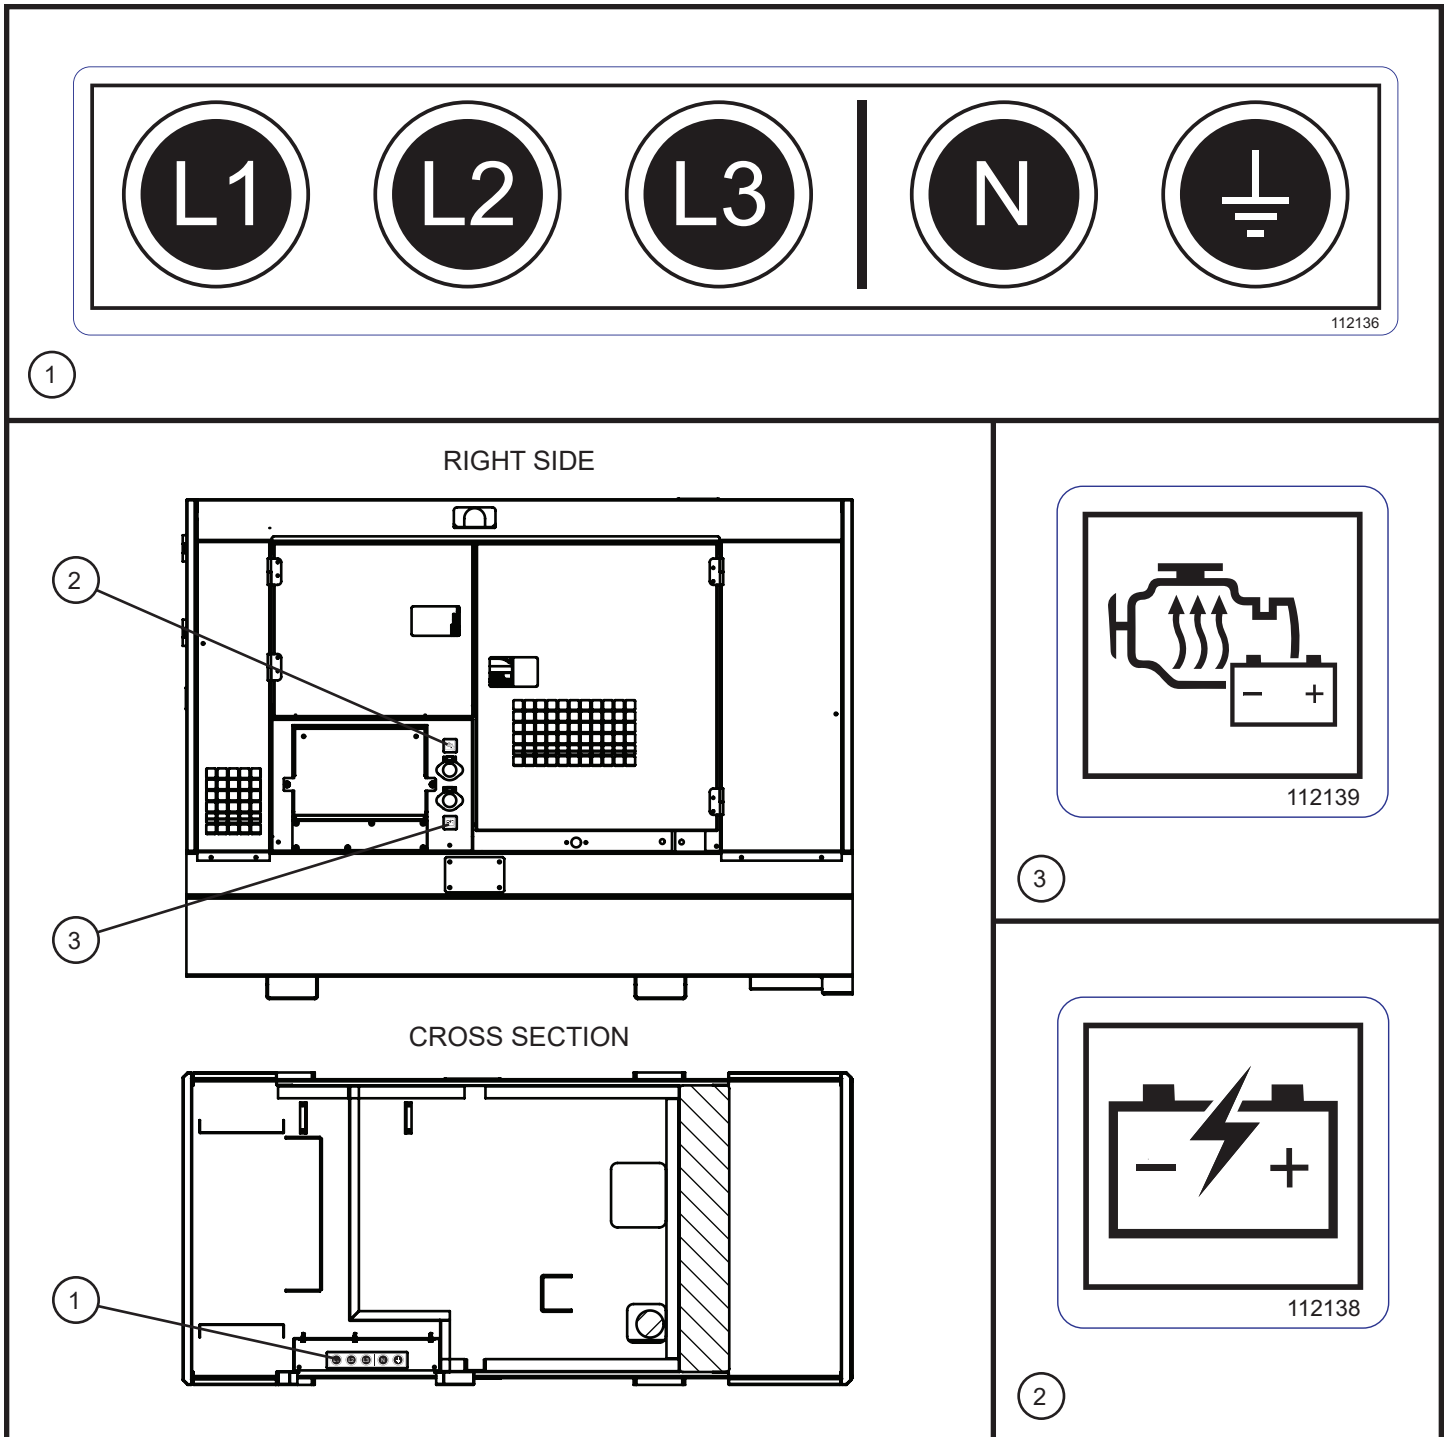

4.3 - Cam Lock and Arctic Package Decals

SN 24-000001 to 24-000499

Maxi-Power 65

4.3 - Cam Lock and Arctic Package Decals

SN 24-000001 to 24-000499

Item	Allmand No.	Hokuetsu No.	Part Description	Qty.
1	112136	n/a	CAM LOCK MAXI-POWER DECAL	1
2	112138	n/a	BATTERY CHARGER DECAL	1
3	112139	n/a	ENGINE AND BATTERY HEATER DECAL	1