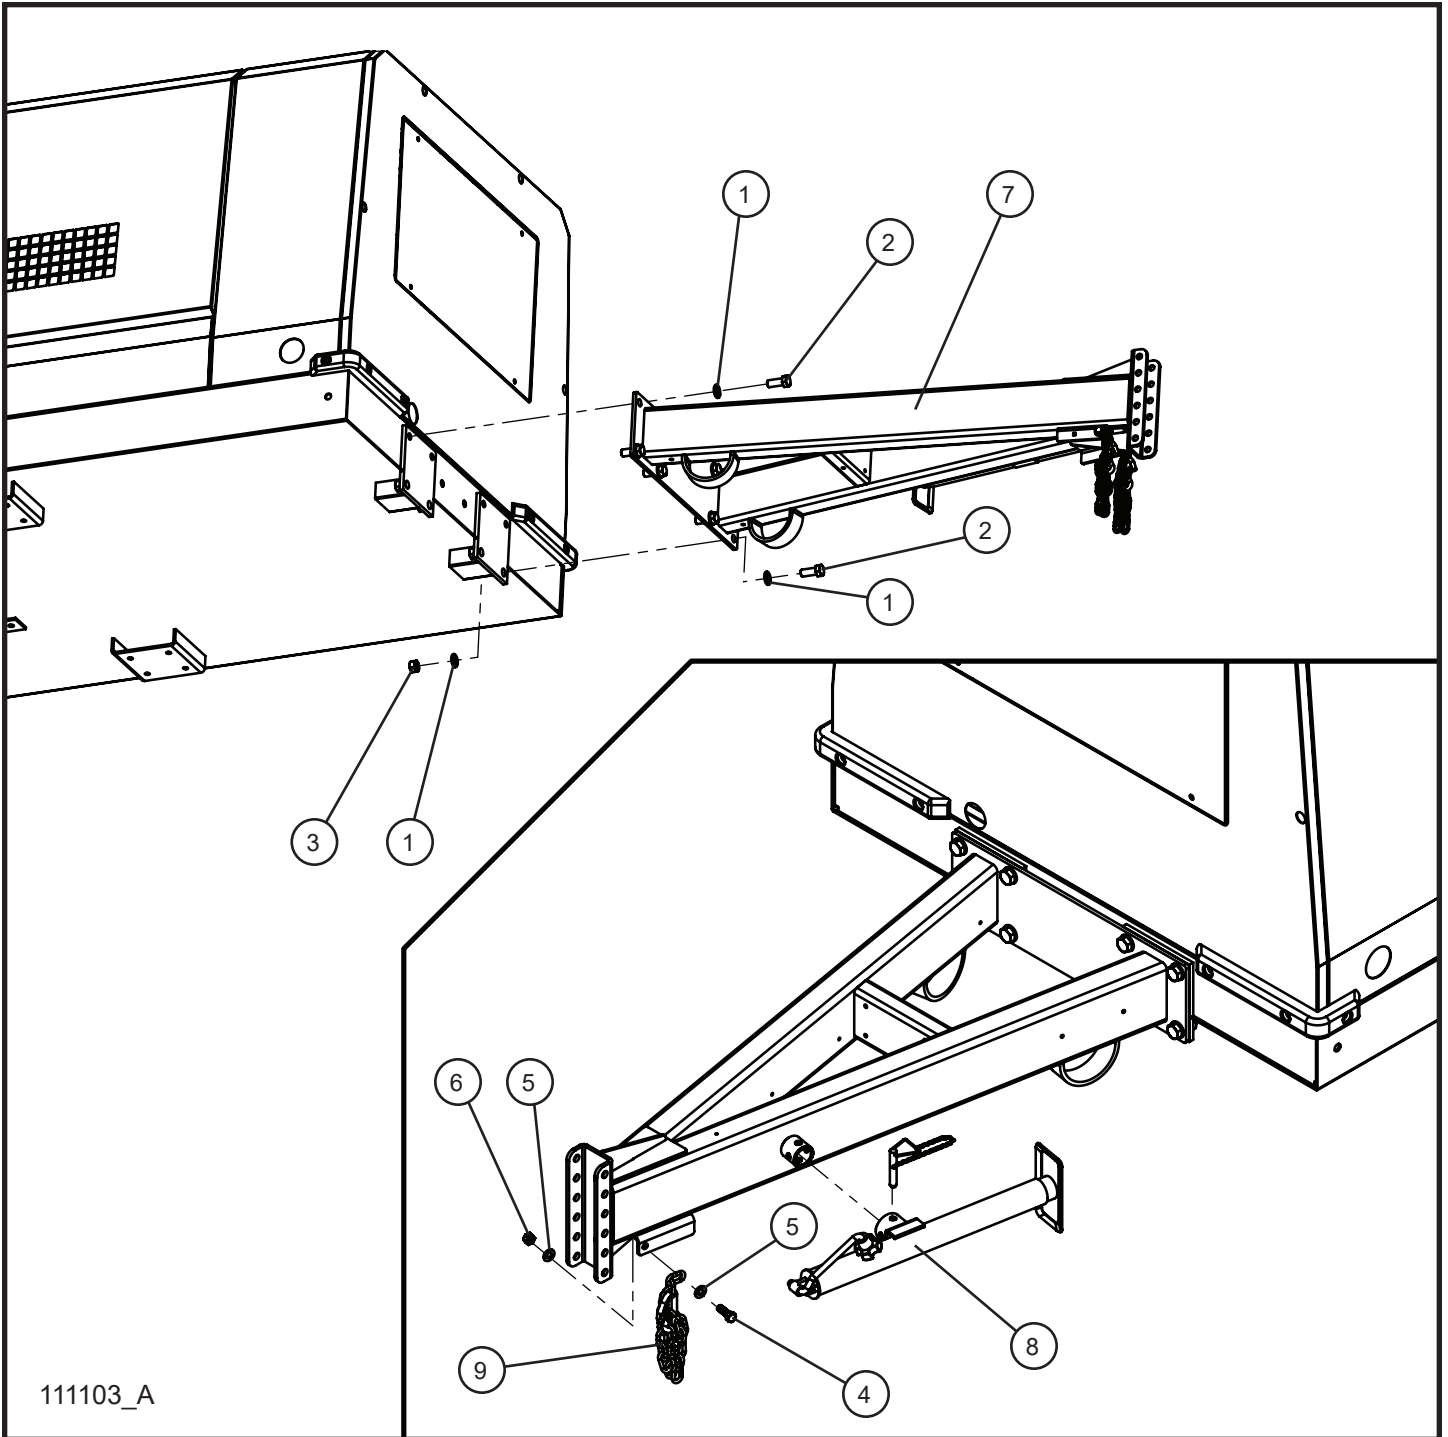

1.2 - Tongue Group

SN 20-000001 to 20-000023

111103_A

Maxi-Air 400

1.2 - Tongue Group

SN 20-000001 to 20-000023

Item	Allmand No.	Part Description	Qty.
1	047036	3/4 SAE WASHER	12
2	042100	M20 x 1.5 x 50 METRIC HEX BOLT	8
3	042087	M20 x 1.5 HEX NUT CLASS 10	4
4	046185	1/2-13 x 1 1/2 HEX HEAD CS GR5 PL	2
5	047025	1/2 FLAT WASHER PL	4
6	044048	1/2-13 NYLOCK HEX NUT PL	2
7	110005P	TONGUE WELDMENT MAXI-AIR 400	1
8	108727	TOP CRANK JACK TUBE	1
9	049042	SAFETY CHAIN CLASS IV 30 IN.	2

NS - Not Shown

* * * - Contact Allmand for more information.