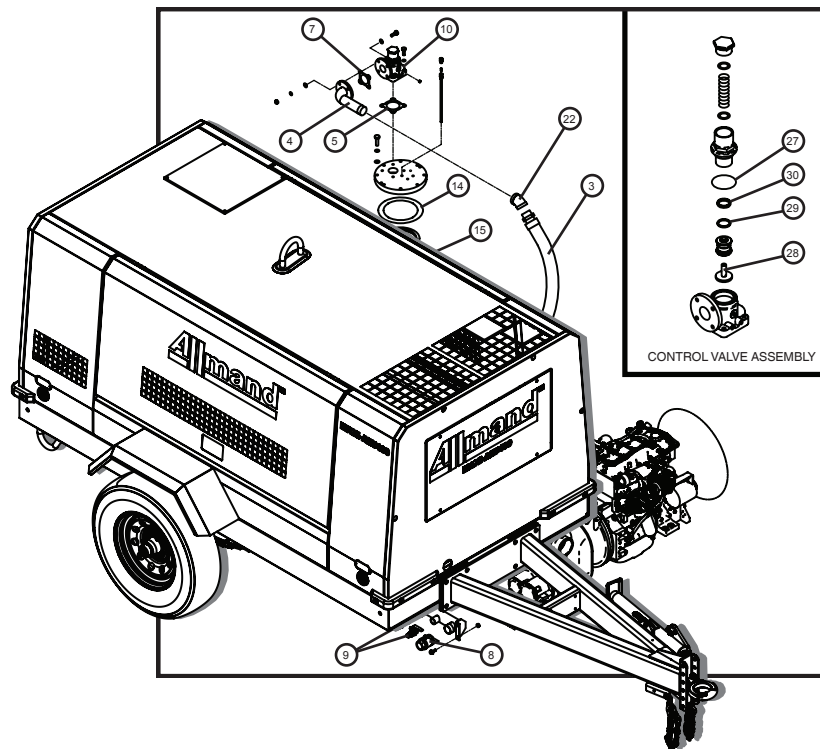

Allmand™

Brighter. Warmer. Safer.

Portable
Industrial
Heaters

Portable
Light Towers

Portable
Light Stands

Solar Flashing
Arrow Boards

(en) Parts Manual
MAXI-AIR® 400

Copyright © 2017 Allmand Bros., Inc.
Holdrege, NE, USA. All rights reserved.

Part No.: 110306
Revision: A
Serial No.: 20-000001 and UP

LIGHT TOWER APP

Reliability, Performance, and Integrity Since 1938

www.allmand.com