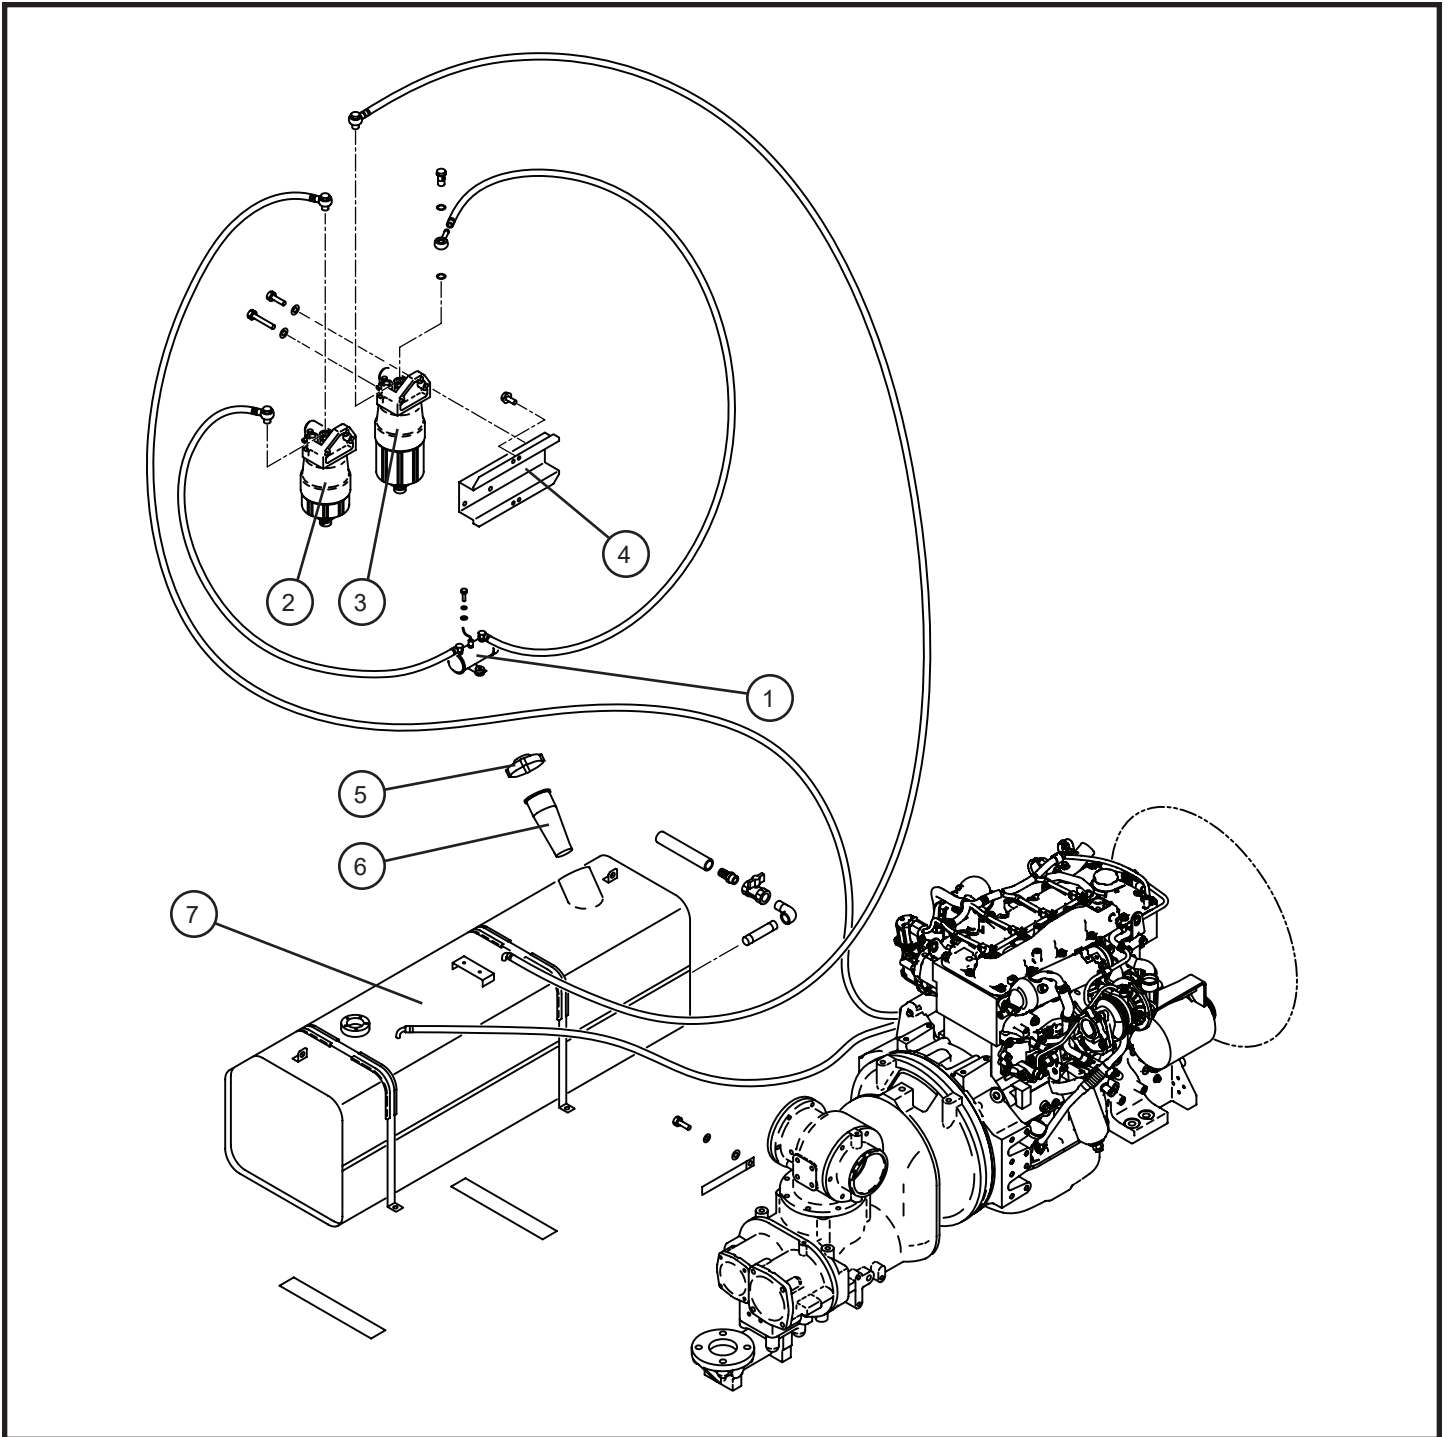

2.3 - Fuel Tank and Fuel Lines

SN 20-000001 to 20-000023

Maxi-Air 400

2.3 - Fuel Tank and Fuel Lines

SN 20-000001 to 20-000023

Item	Allmand No.	Part Description	Qty.
1	110762	FUEL PUMP	1
2	110756	FILTER ASSEMBLY	1
	110760	FILTER, CARTRIDGE	1
3	110754	FILTER ASSEMBLY	1
	110755	FILTER, CARTRIDGE	1
4	110752	BRACKET	1
5	110746	CAP	1
6	110750	STRAINER	1
7	110737	FUEL TANK	1

NS - Not Shown

*** - Contact Allmand for more information.