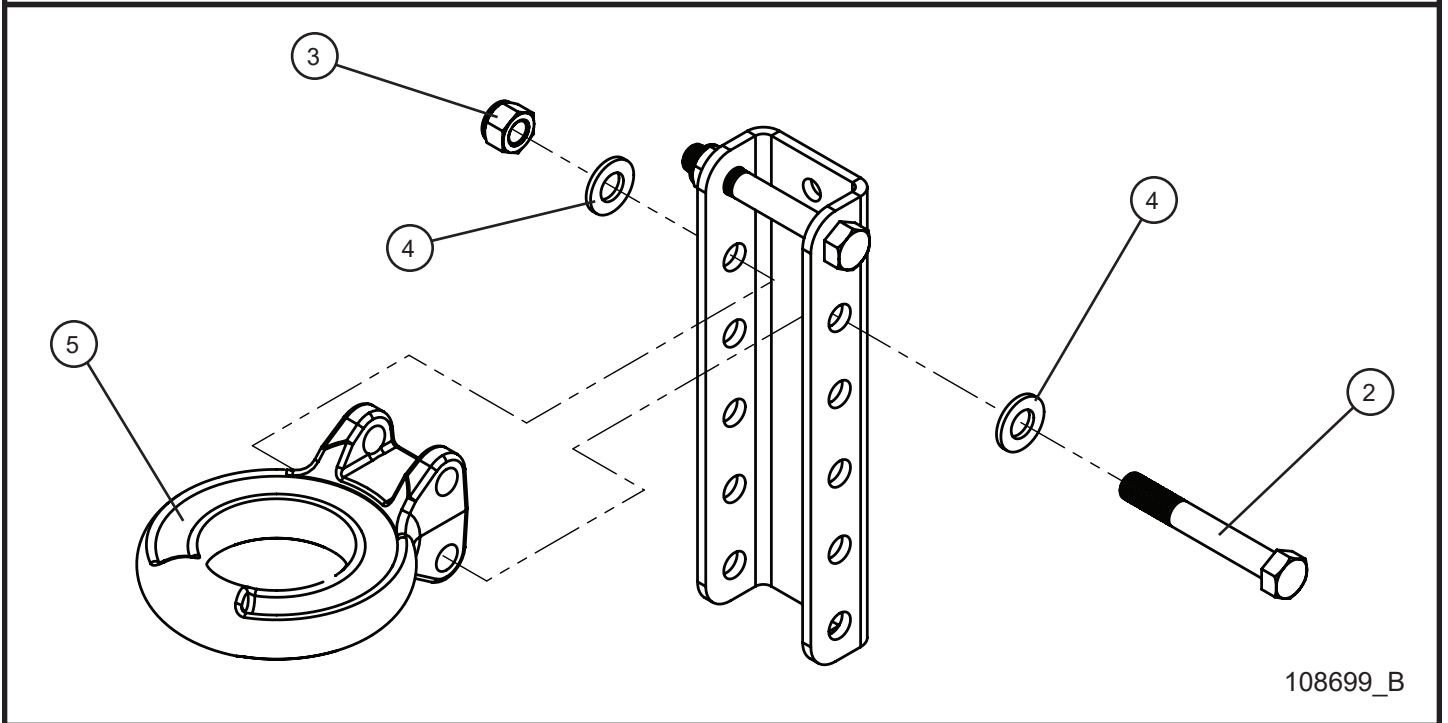

NS - Not Shown

* * * - Contact Allmand for more information.

1.3 - Tongue Coupler Options

SN 20-000001 to 20-000023

1.3 - Tongue Coupler Options

SN 20-000001 to 20-000023

Item	Part No.	Part Description	Qty.
1	109976	COUPLER BALL 2.313 ADJUSTABLE STAMPED	1
2	046255	5/8-11 x 5 HEX HEAD CS GR5 PL	2
3	044053	5/8-11 NYLOCK HEX NUT PL	2
4	047031	5/8 FLAT WASHER HDND PL	3
5	106720	RING PINTLE 3.00 ADJUSTABLE	1