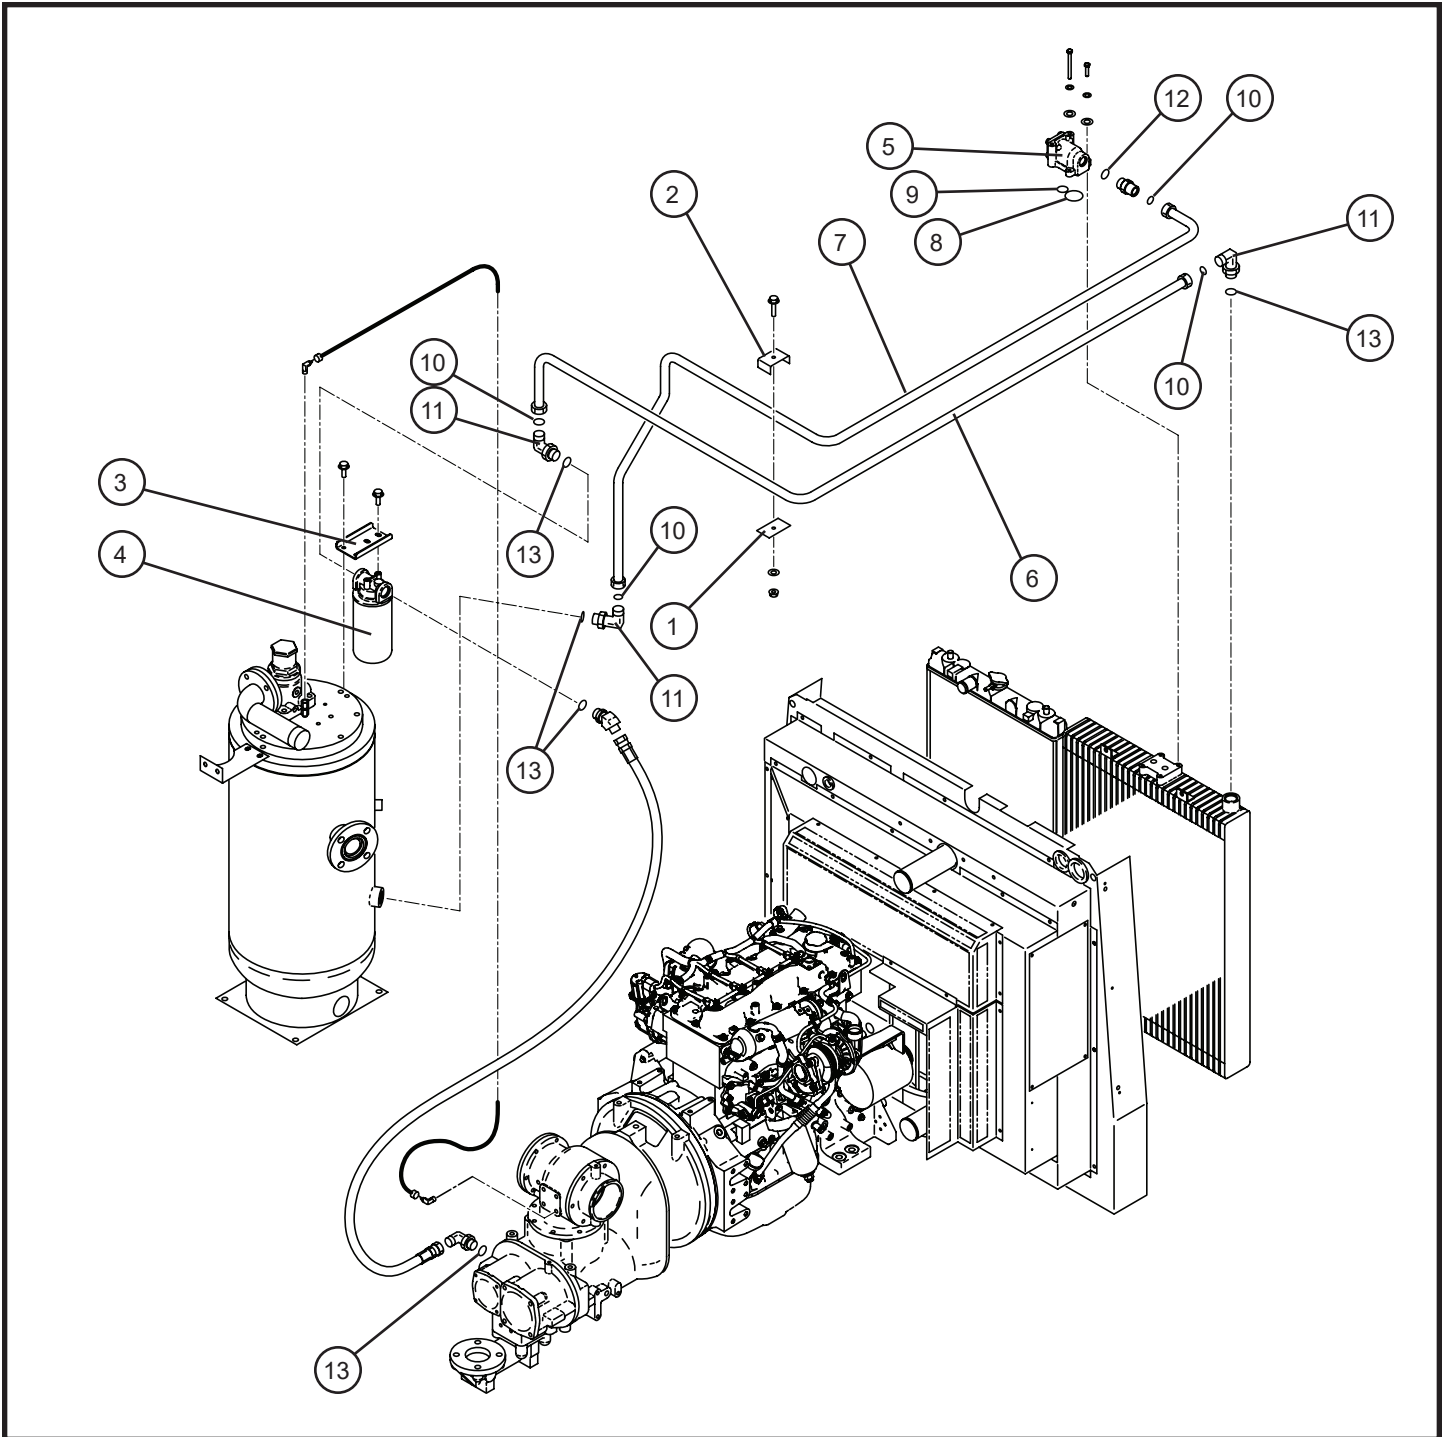

NS - Not Shown

*** - Contact Allmand for more information.

2.4 - Oil Lines

SN 20-000001 to 20-000023

Maxi-Air 400

2.4 - Oil Lines

SN 20-000001 to 20-000023

Item	Allmand No.	Part Description	Qty.
1	110794	BRACKET	1
2	110793	BRACKET	1
3	110797	BRACKET	1
4	110795	OIL FILTER ASSEMBLY	1
	110796	FILTER CARTRIDGE	1
5	110786	BY-PASS VALVE ASSEMBLY	1
	110787	PELLET ASSEMBLY	1
	110788	O-RING	1
6	110792	PIPE	1
7	110791	PIPE	1
8	110575	O-RING	1
9	110789	O-RING	1
10	111341	O-RING, PIPE	1
11	111342	NIPPLE	1
12	111343	O-RING, NIPPLE	1
13	111672	O-RING, NIPPLE	1