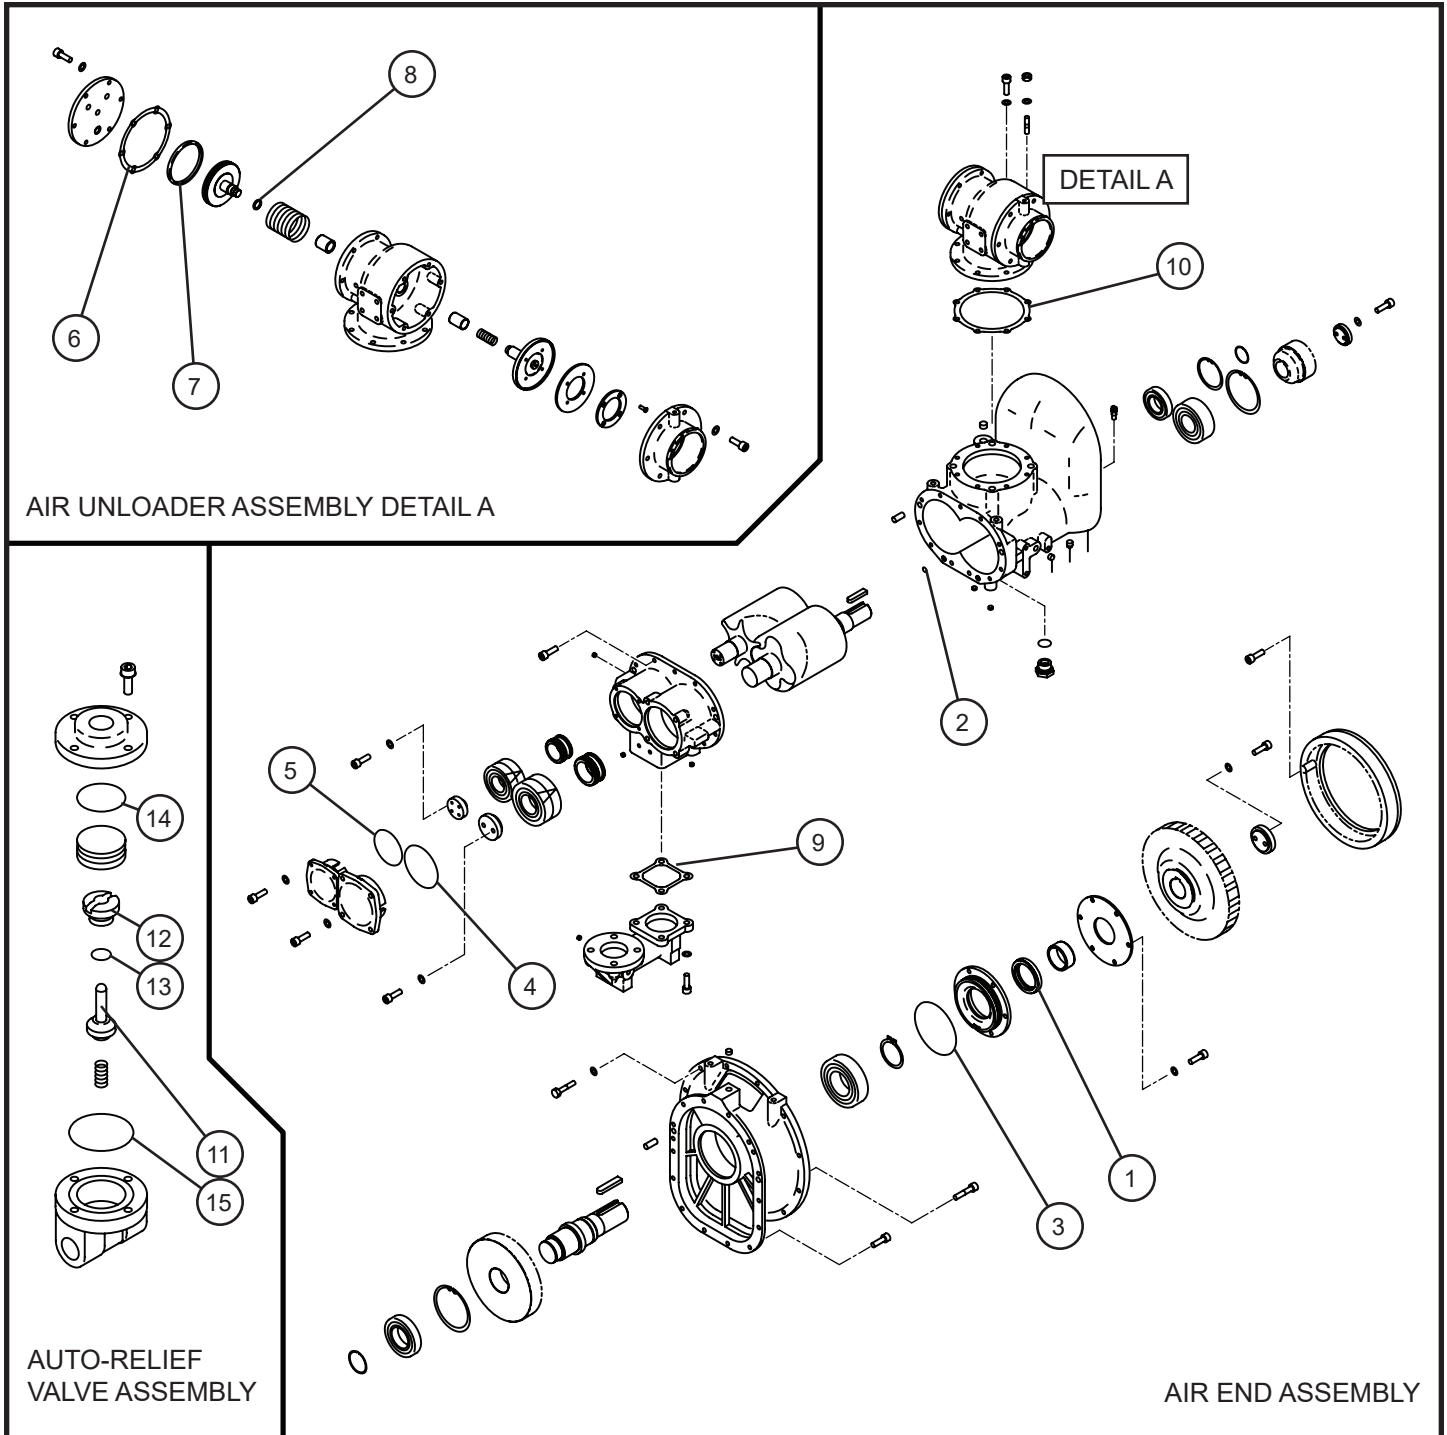

2.8 - Air End and Auto-Relief Valve Assembly Groups

SN 20-000001 to 20-000023

Maxi-Air 400

2.8 - Air End and Auto-Relief Valve Assembly Groups

SN 20-000001 to 20-000023

Item	Allmand No.	Part Description	Qty.
1	111339	OIL SEAL	1
2	111340	O-RING	1
3	111669	O-RING	1
4	111735	O-RING	1
5	111651	O-RING	1
6	111736	GASKET, UNLOADER COVER	1
7	111737	O-RING	1
8	111738	O-RING	1
9	111739	GASKET, END COVER	1
10	111740	GASKET, UNLOADER	1
11	111731	NEEDLE VALVE, AUTO-RELIEF	1
12	111732	VALVE SEAT, AUTO-RELIEF	1
13	111670	O-RING, AUTO-RELIEF	1
14	111671	O-RING, AUTO-RELIEF	1
15	111733	O-RING, AUTO-RELIEF	1

NS - Not Shown

* * * - Contact Allmand for more information.