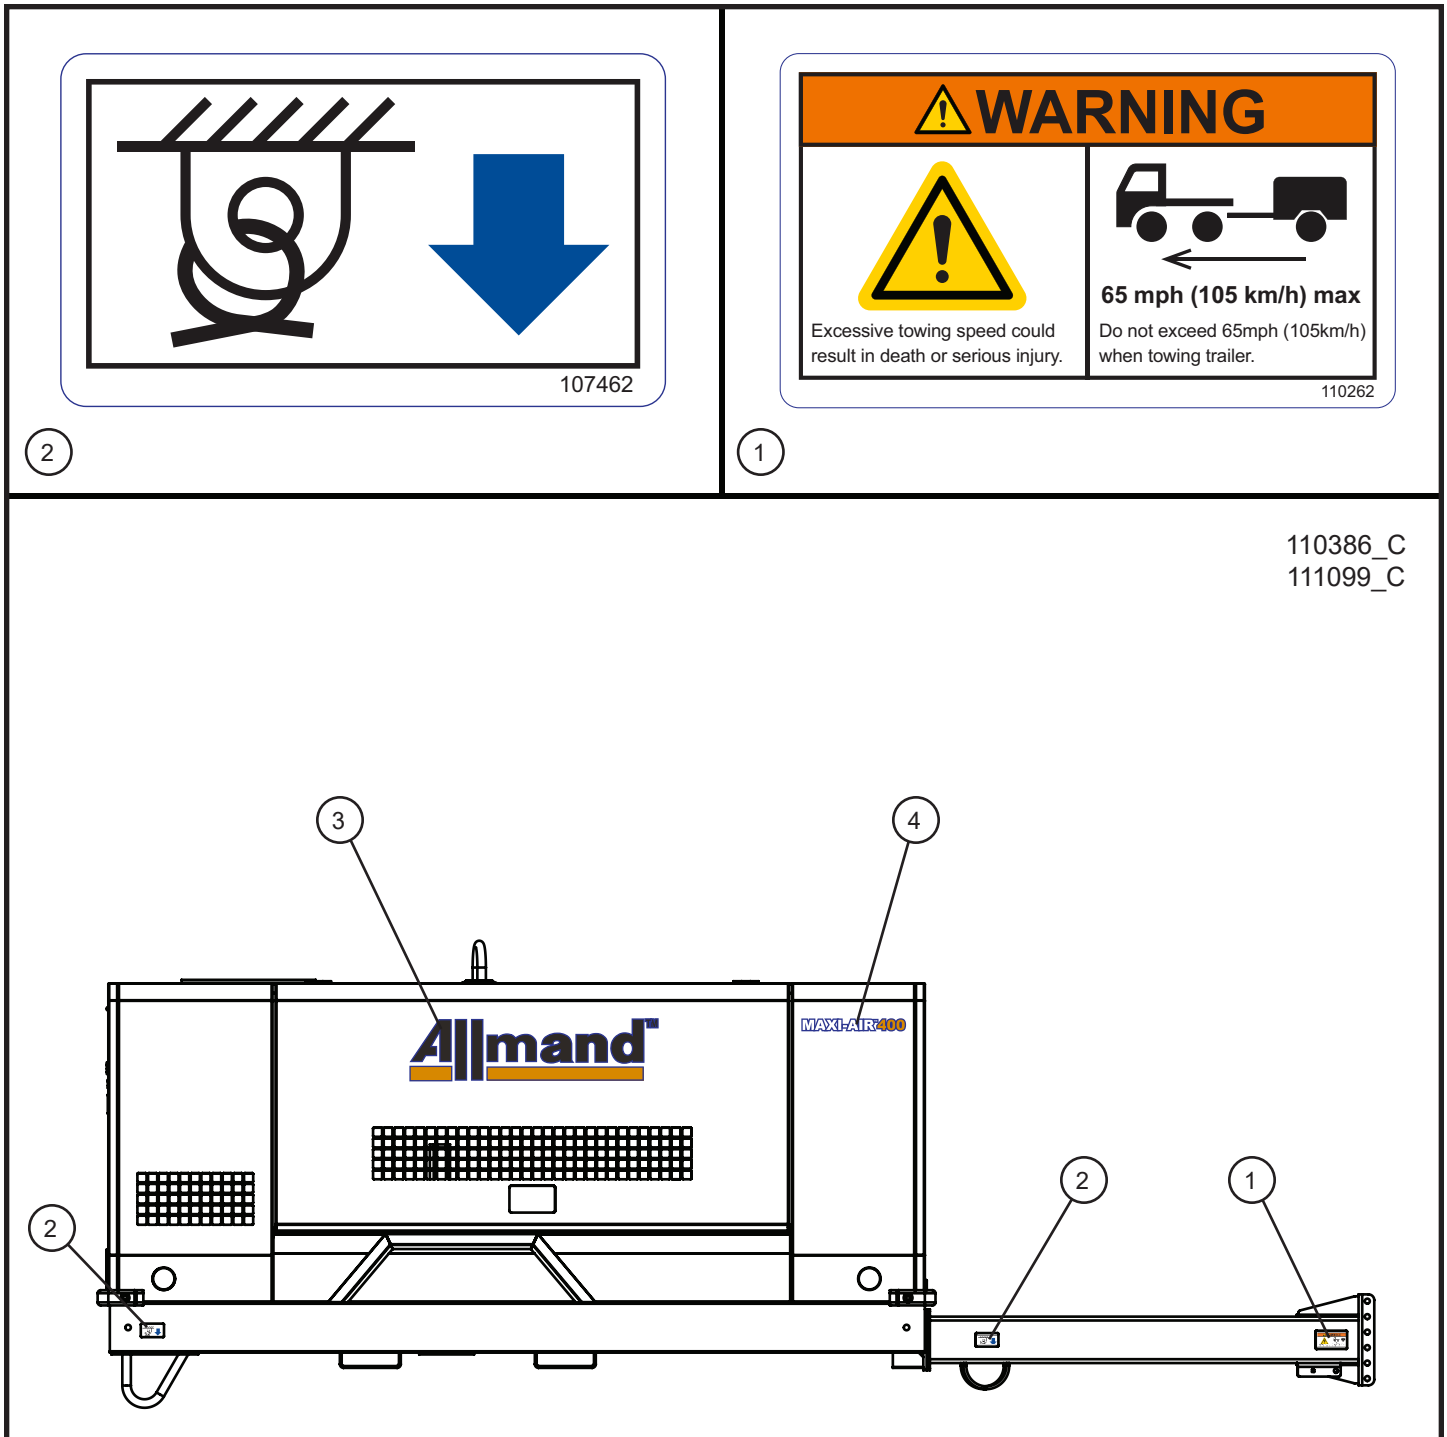

4.2 - Right Side Decals

SN 20-000001 to 20-000023

Maxi-Air 400

4.2 - Right Side Decals

SN 20-000001 to 20-000023

Item	Allmand No.	Part Description	Qty.
1	110262	EXCESSIVE TOWING WARNING DECAL	1
2	107462	TIE DOWN POSITION DECAL	2
3	110287	LARGE BLACK ALLMAND BRANDING DECAL	1
4	110284	MAXI-AIR 400 DECAL	1

NS - Not Shown

* * * - Contact Allmand for more information.