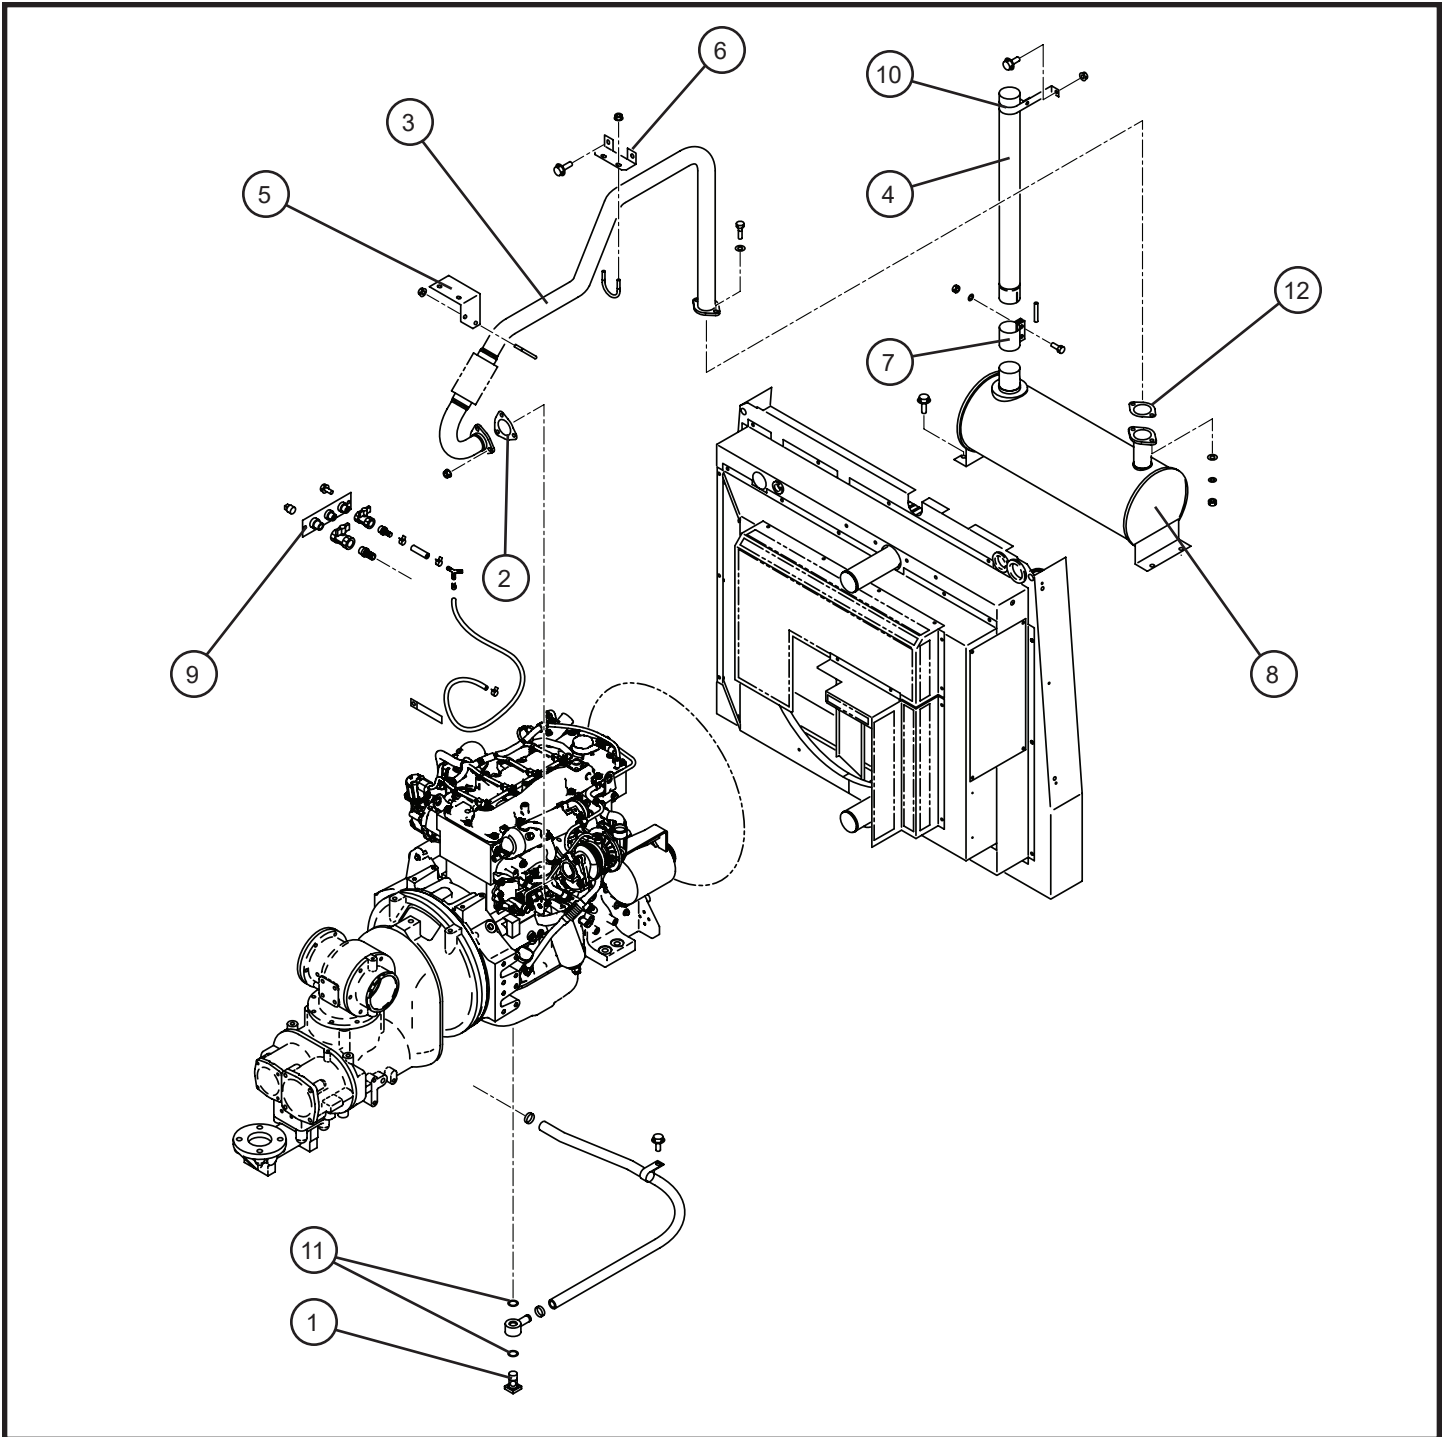

2.1 - Engine Exhaust Group

SN 20-000001 to 20-000023

Maxi-Air 400

2.1 - Engine Exhaust Group

SN 20-000001 to 20-000023

Item	Allmand No.	Part Description	Qty.
1	110763	NIPPLE (BOLT)	1
2	110769	GASKET	1
3	110768	PIPE, EXHAUST	1
4	110766	PIPE, EXHAUST	1
5	110771	BRACKET	1
6	110770	BRACKET	1
7	110767	BELT	1
8	110765	EXHAUST MUFFLER	1
9	110764	JOINT	1
10	110772	CLIP	1
11	111675	GASKET	2
12	111748	GASKET, EXHAUST PIPE	1

NS - Not Shown

* * * - Contact Allmand for more information.