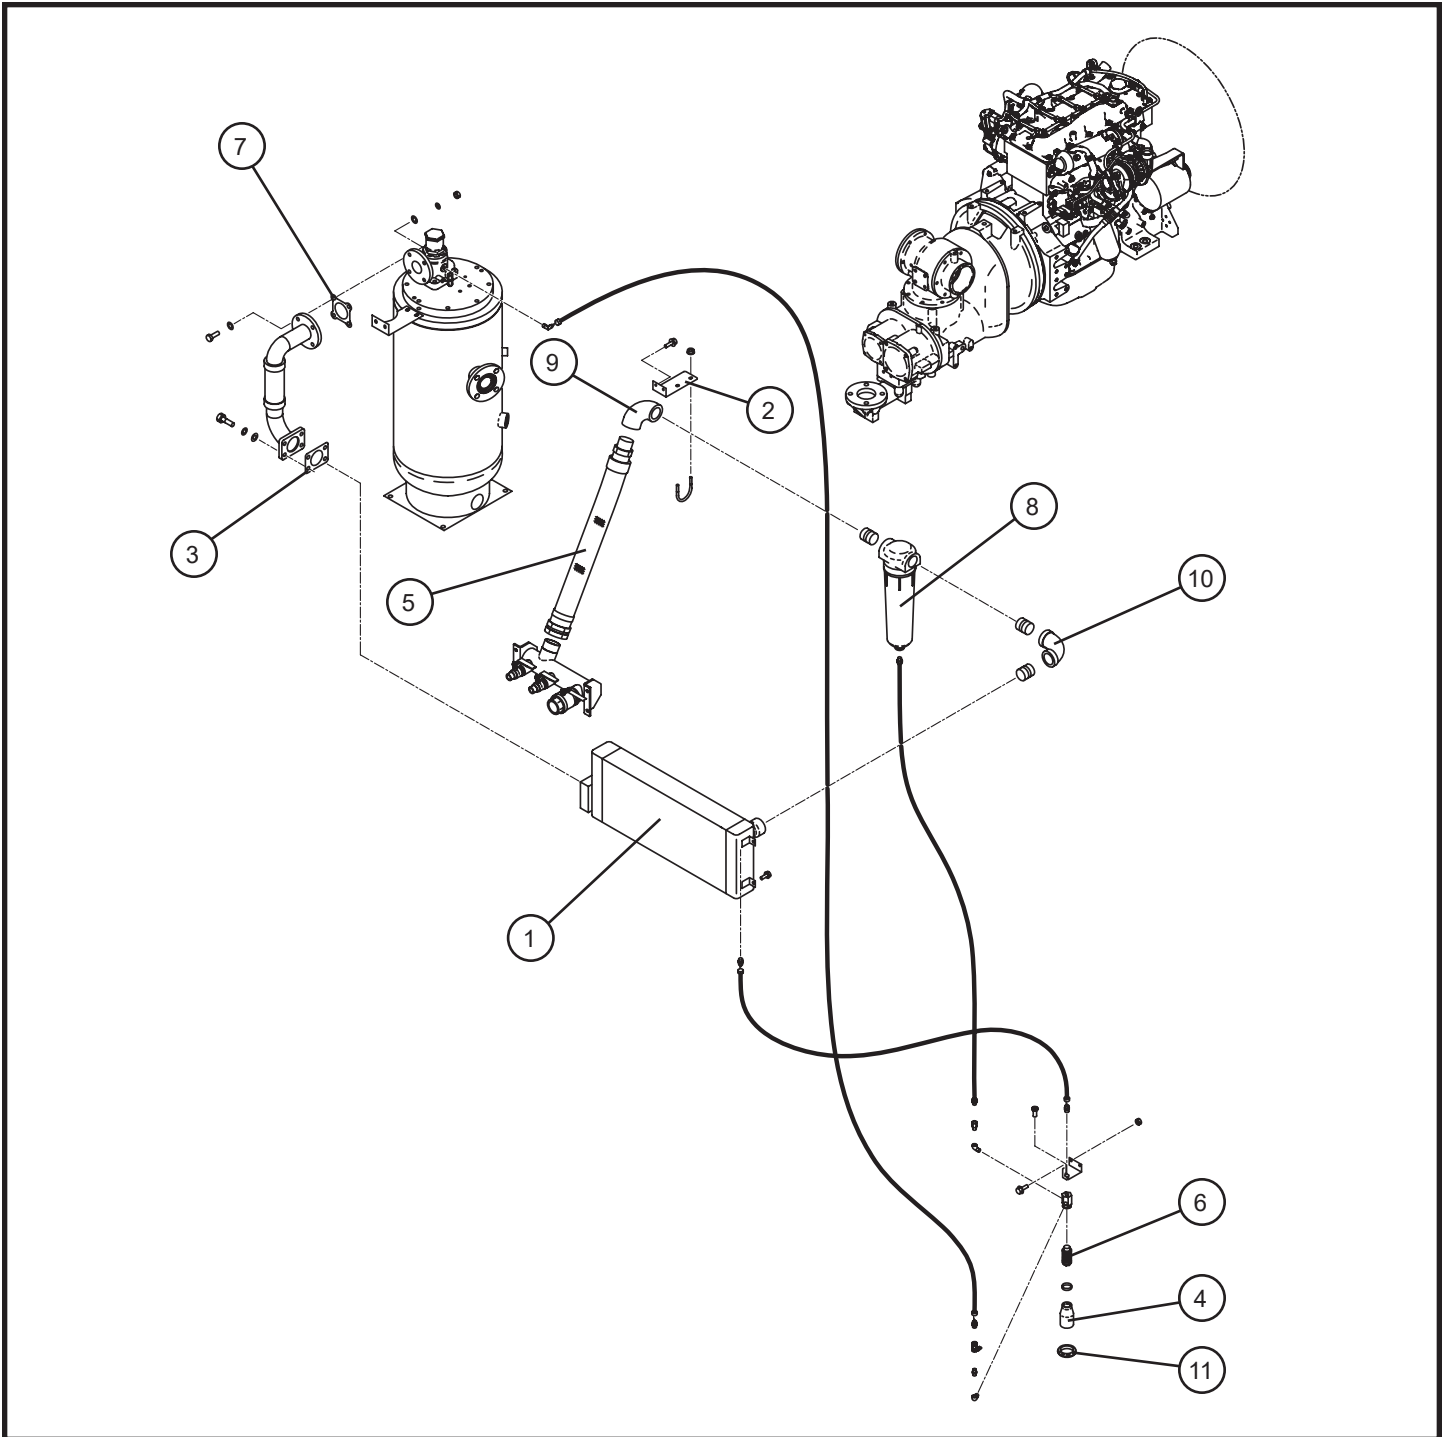

2.6 - Service Header with Aftercooler

SN 20-000001 to 20-000023

Maxi-Air 400

2.6 - Service Header with Aftercooler

SN 20-000001 to 20-000023

Item	Allmand No.	Part Description	Qty.
1	110834	AFTERCOOLER	1
2	110839	BRACKET	1
3	110836	GASKET	1
4	110844	PIPE	1
5	110842	PIPE	1
6	110843	SILENCER	1
7	110835	GASKET	1
8	110837	SEPARATOR ASSEMBLY	1
9	110841	ELBOW	1
10	110840	ELBOW	1
11	110845	EYELET RING	1

NS - Not Shown

* * * - Contact Allmand for more information.