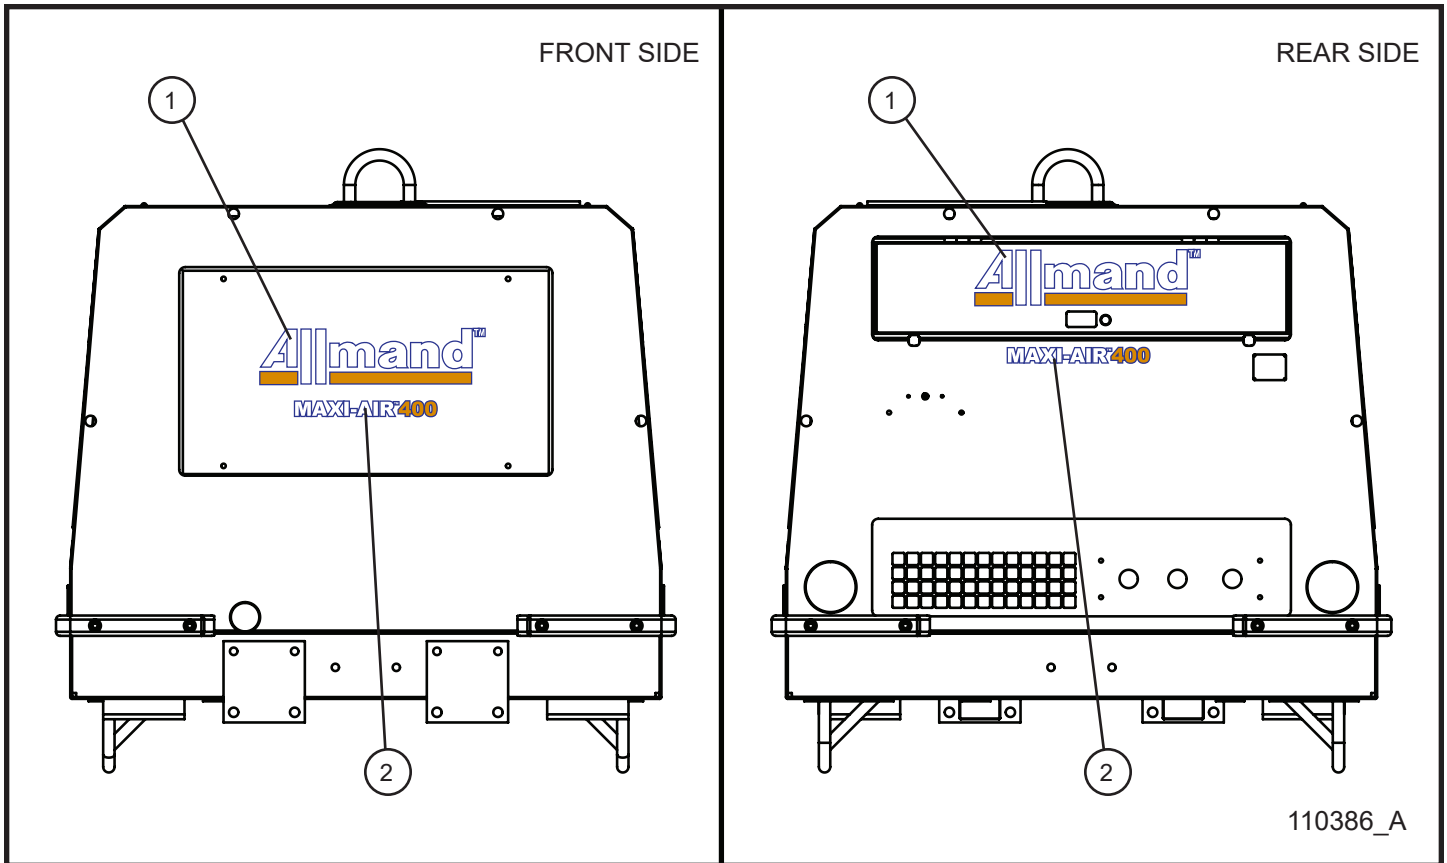

4.3 - Front and Rear Side Decals

SN 20-000001 to 20-000023

Maxi-Air 400

4.3 - Front and Rear Side Decals

SN 20-000001 to 20-000023

Item	Allmand No.	Part Description	Qty.
1	110285	SMALL WHITE ALLMAND BRANDING DECAL	2
2	110284	MAXI-AIR 400 DECAL	2

NS - Not Shown

* * * - Contact Allmand for more information.