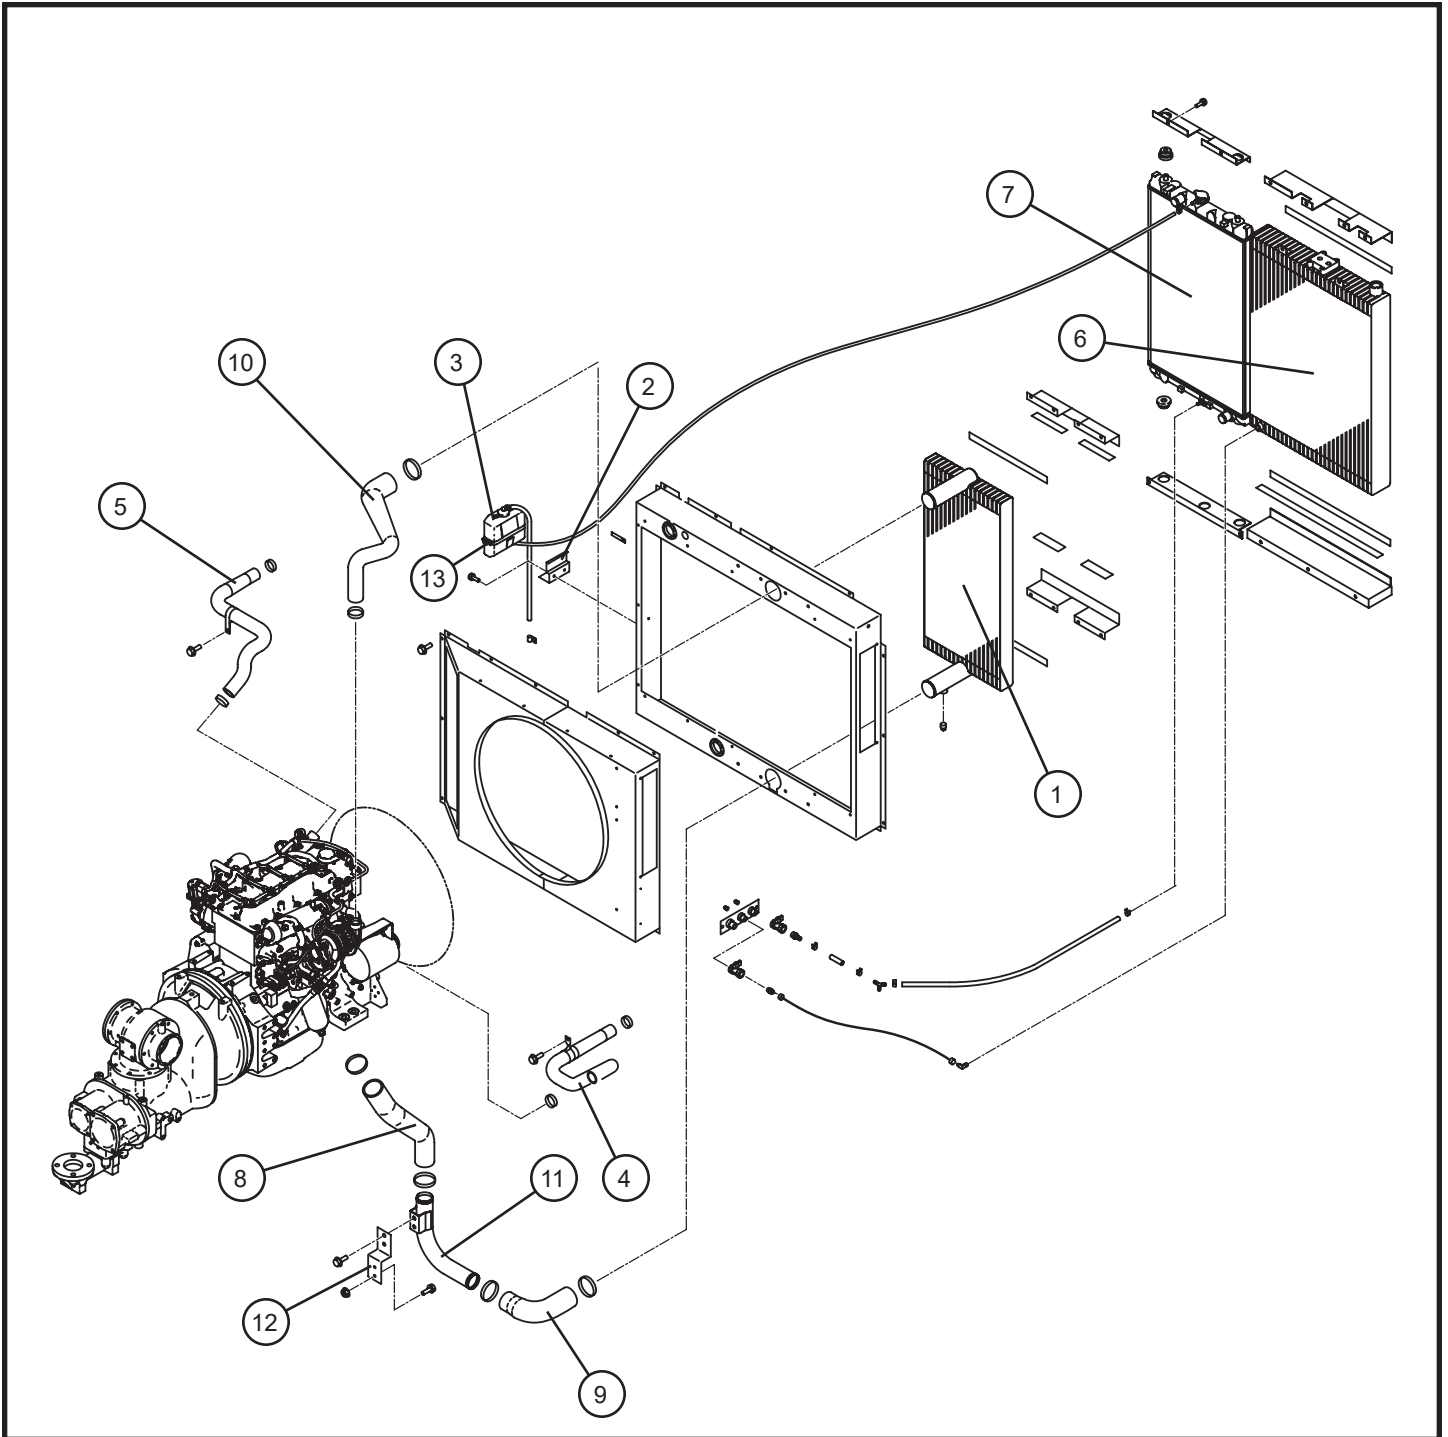

2.5 - Cooling Group

SN 20-000001 to 20-000023

Maxi-Air 400

2.5 - Cooling Group

SN 20-000001 to 20-000023

Item	Allmand No.	Part Description	Qty.
1	110780	INTERCOOLER	1
2	110777	BRACKET	1
3	110776	RESERVE TANK ASSEMBLY	1
4	110775	HOSE	1
5	110774	HOSE	1
6	110779	OIL COOLER	1
7	110773	RADIATOR	1
8	110784	HOSE	1
	111747	HOSE	1
9	110782	HOSE	1
	111746	HOSE	1
10	110781	HOSE	1
	111745	HOSE	1
11	110783	PIPE	1
12	110785	BRACKET	1
13	110778	HOSE CLIP	1

NS - Not Shown

*** - Contact Allmand for more information.