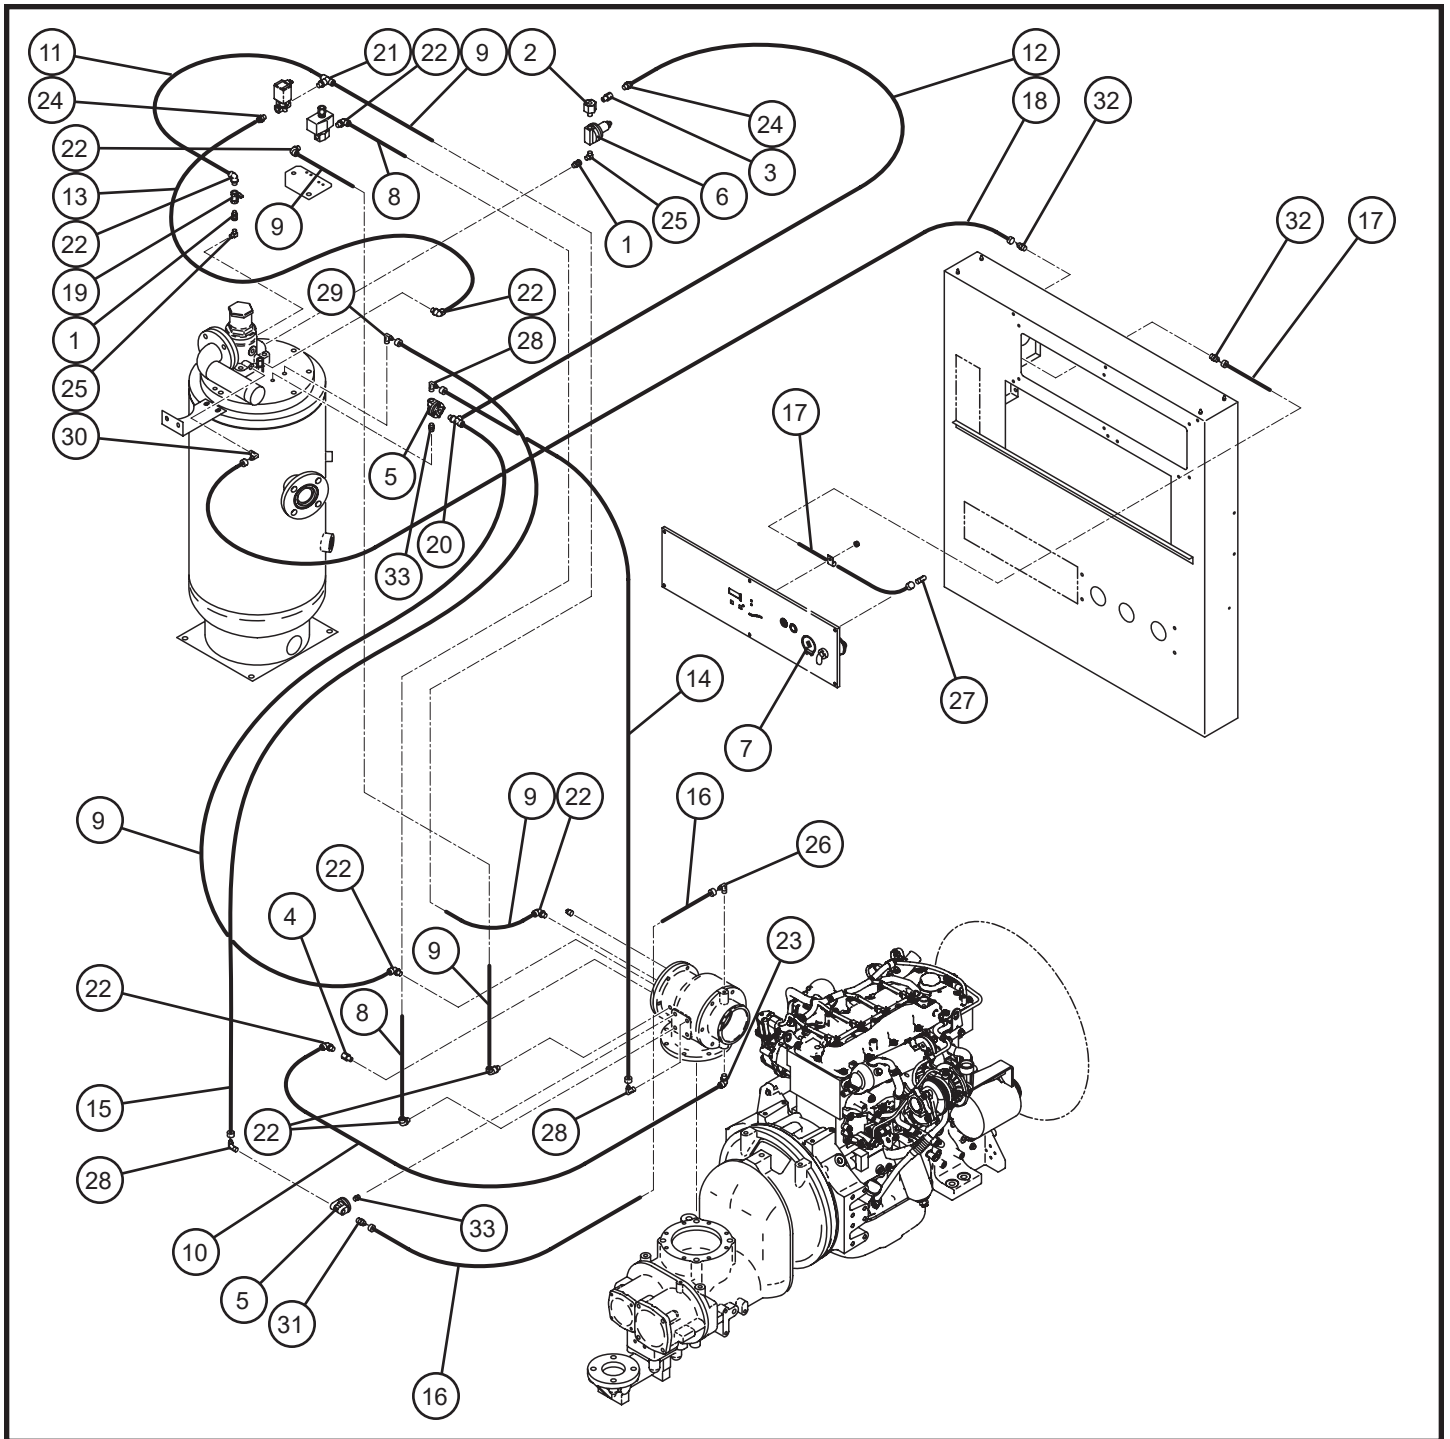

2.9 - Air Lines

SN 20-000001 to 20-000023

Maxi-Air 400

2.9 - Air Lines

SN 20-000001 to 20-000023

Item	Allmand No.	Part Description	Qty.
1	110810	JOINT	2
2	110805	BUSHING	1
3	110806	BUSHING	1
4	110826	BUSHING	1
5	110812	AUTO-RELIEF VALVE	2
6	110804	REGULATOR ASSEMBLY	1
7	110798	AIR PRESSURE GAUGE	1
8	110828	NYLON TUBE	1
	110829	NYLON TUBE	1
9	110815	NYLON TUBE	3
10	110827	NYLON TUBE	1
11	110811	NYLON TUBE	1
12	110807	NYLON TUBE	1
13	110817	NYLON TUBE	1
14	110813	NYLON TUBE, W/N	1
15	110819	NYLON TUBE, W/N	1
	110818	NYLON TUBE, W/N	1
16	110821	NYLON TUBE, W/N	1
	110820	NYLON TUBE, W/N	1
17	110802	NYLON TUBE, W/N	1
18	110803	NYLON TUBE, W/N	1
19	110808	VALVE	1
20	110814	TEE NIPPLE	1
21	110816	TEE NIPPLE	1
22	110830	NIPPLE ELBOW	9
23	110831	NIPPLE ELBOW	1
24	110832	NIPPLE	2
25	110809	NIPPLE ELBOW	2
26	110823	NIPPLE ELBOW	1
27	110799	NIPPLE ELBOW	1
28	110825	NIPPLE ELBOW	3
29	110824	NIPPLE ELBOW	1
30	110800	NIPPLE ELBOW	1
31	110822	NIPPLE	1
32	110801	NIPPLE	2
33	110833	NIPPLE	2

NS - Not Shown

* * * - Contact Allmand for more information.