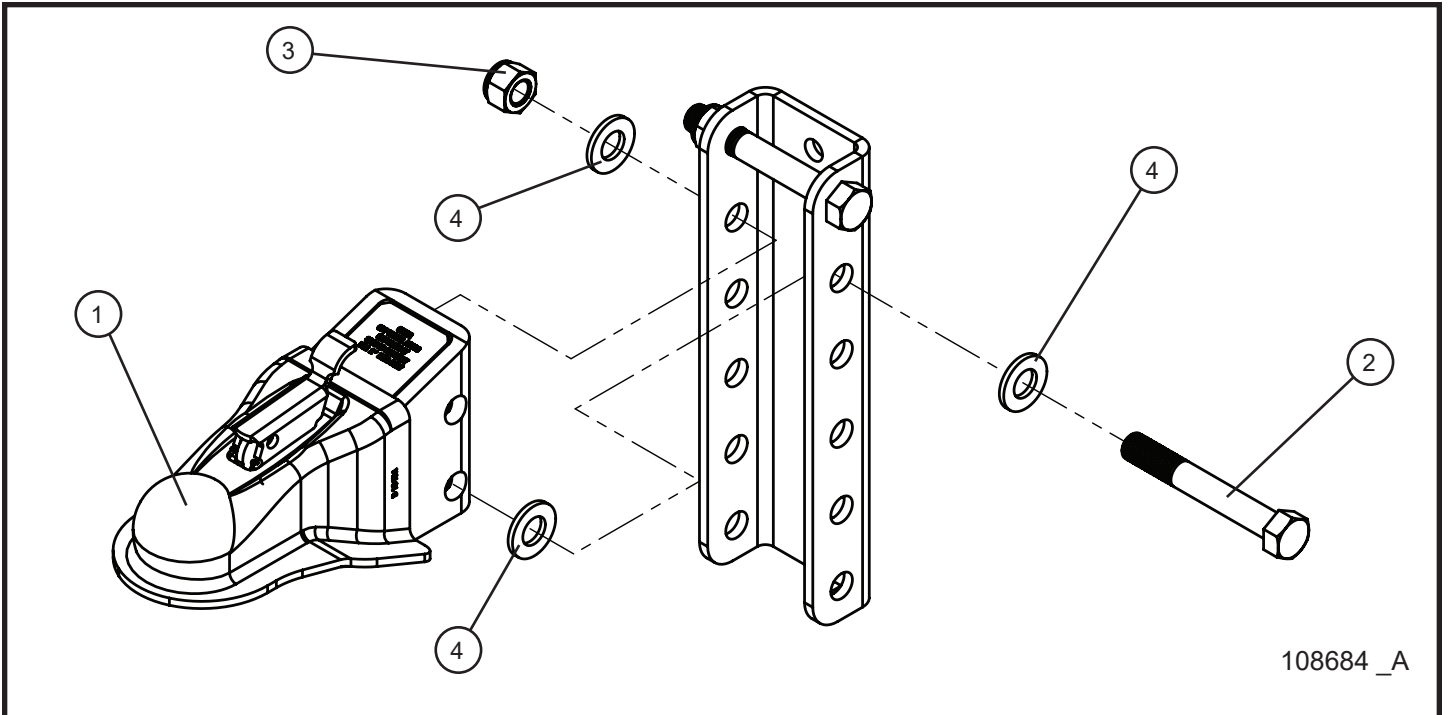

NS - Not Shown

* * * - Contact Allmand for more information.

1.3 - Tongue Coupler Options

SN 20-000001 to 20-000023

1.3 - Tongue Coupler Options

SN 20-000001 to 20-000023

Item	Part No.	Part Description	Qty.
1	109976	COUPLER BALL 2.313 ADJUSTABLE STAMPED	1
2	046255	5/8-11 x 5 HEX HEAD CS GR5 PL	2
3	044053	5/8-11 NYLOCK HEX NUT PL	2
4	047031	5/8 FLAT WASHER HDND PL	3
5	106720	RING PINTLE 3.00 ADJUSTABLE	1