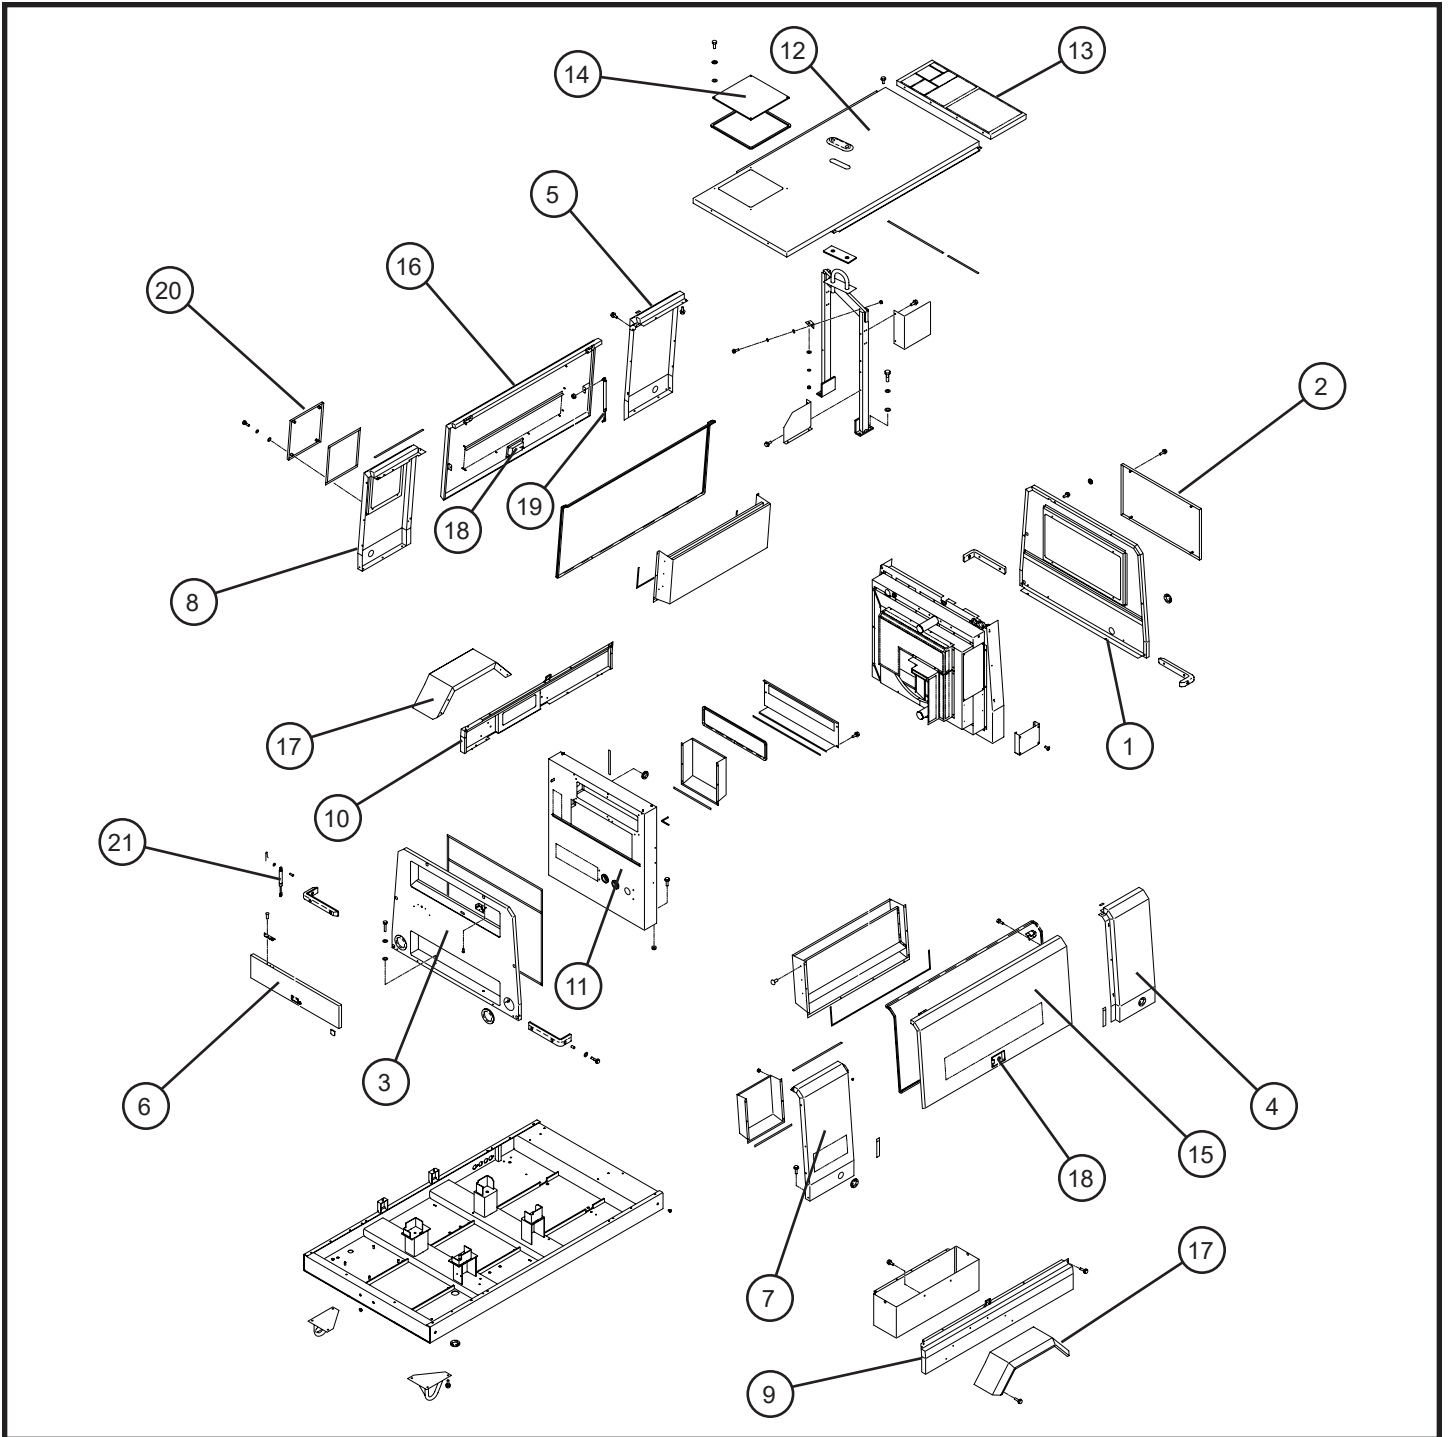

1.4 - Trailer Base Parts

SN 20-000001 to 20-000023

Maxi-Air 400

1.4 - Trailer Base Parts

SN 20-000001 to 20-000023

Item	Allmand No.	Part Description	Qty.
1	110503	COVER	1
2	***	COVER	1
3	***	COVER	1
4	***	COVER	1
5	***	COVER	1
6	***	DOOR	1
7	***	COVER	1
8	***	COVER	1
9	***	SIDE COVER	1
10	***	SIDE COVER	1
11	***	COVER	1
12	***	TOP COVER	1
13	***	TOP COVER	1
14	***	COVER	1
15	***	DOOR	1
16	***	DOOR	1
17	112121	FENDER	2
18	110499	LATCH ASSEMBLY	2
19	***	DUMPER	2
20	***	COVER	1
21	***	DUMPER	1

NS - Not Shown

*** - Contact Allmand for more information.