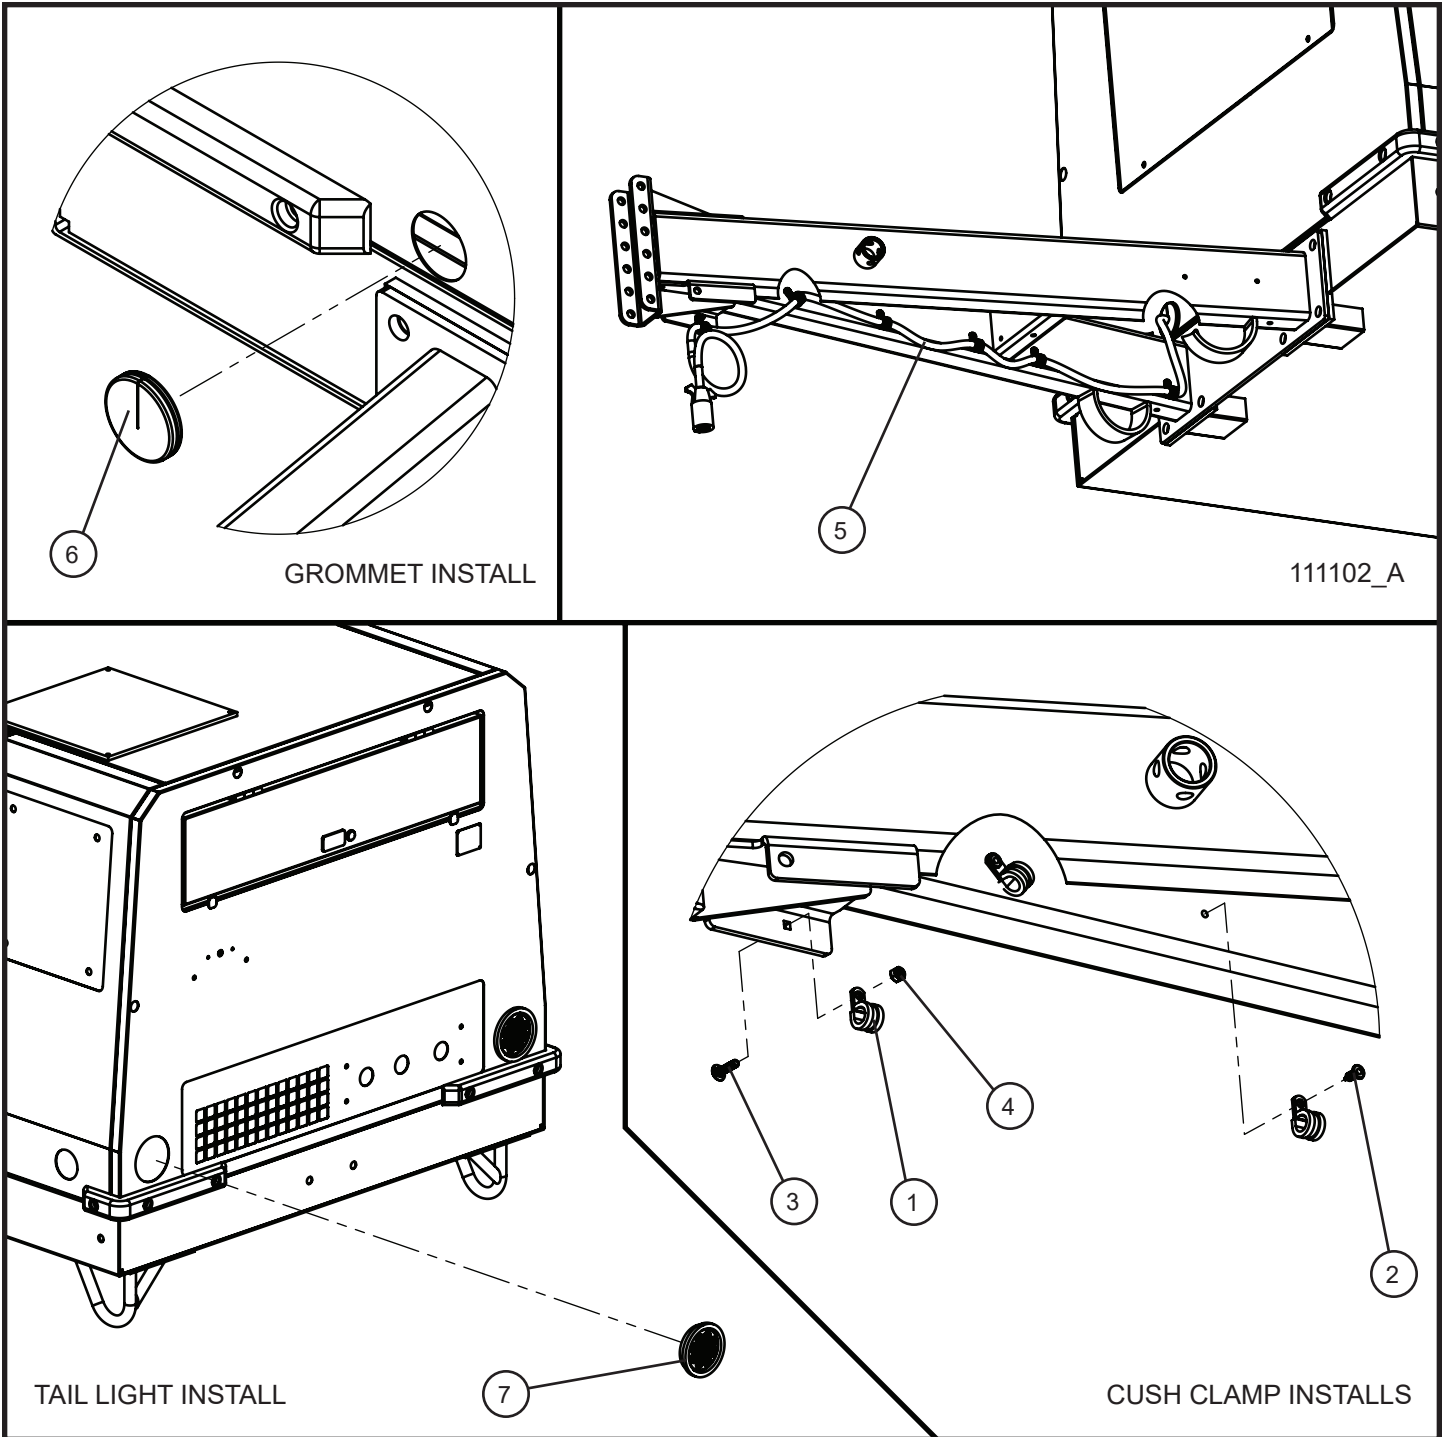

3.3 - Tail Light Harness

SN 20-000001 to 20-000023

Maxi-Air 400

3.3 - Tail Light Harness

SN 20-000001 to 20-000023

Item	Allmand No.	Part Description	Qty.
1	022014	#10 CUSH CLAMP .313 HOLE	6
2	110256	TRIM PANEL RETAINER	5
3	100342	1/4-20 x 1 CARRIAGE BOLT PL	1
4	044023	1/4-20 NYLOCK HEX NUT PL	1
5	111107	TAIL LIGHT HARNESS MAXI-AIR 400	1
6	110370	GROMMET SOLID 2.047 x 2.323 x .512	1
7	110266	4 IN. 10-LED LIGHT STOP TURN TAIL LIGHT	2
NS	112286	TAIL LIGHT HARNESS WIRE SCHEMATIC	1

NS - Not Shown

* * * - Contact Allmand for more information.