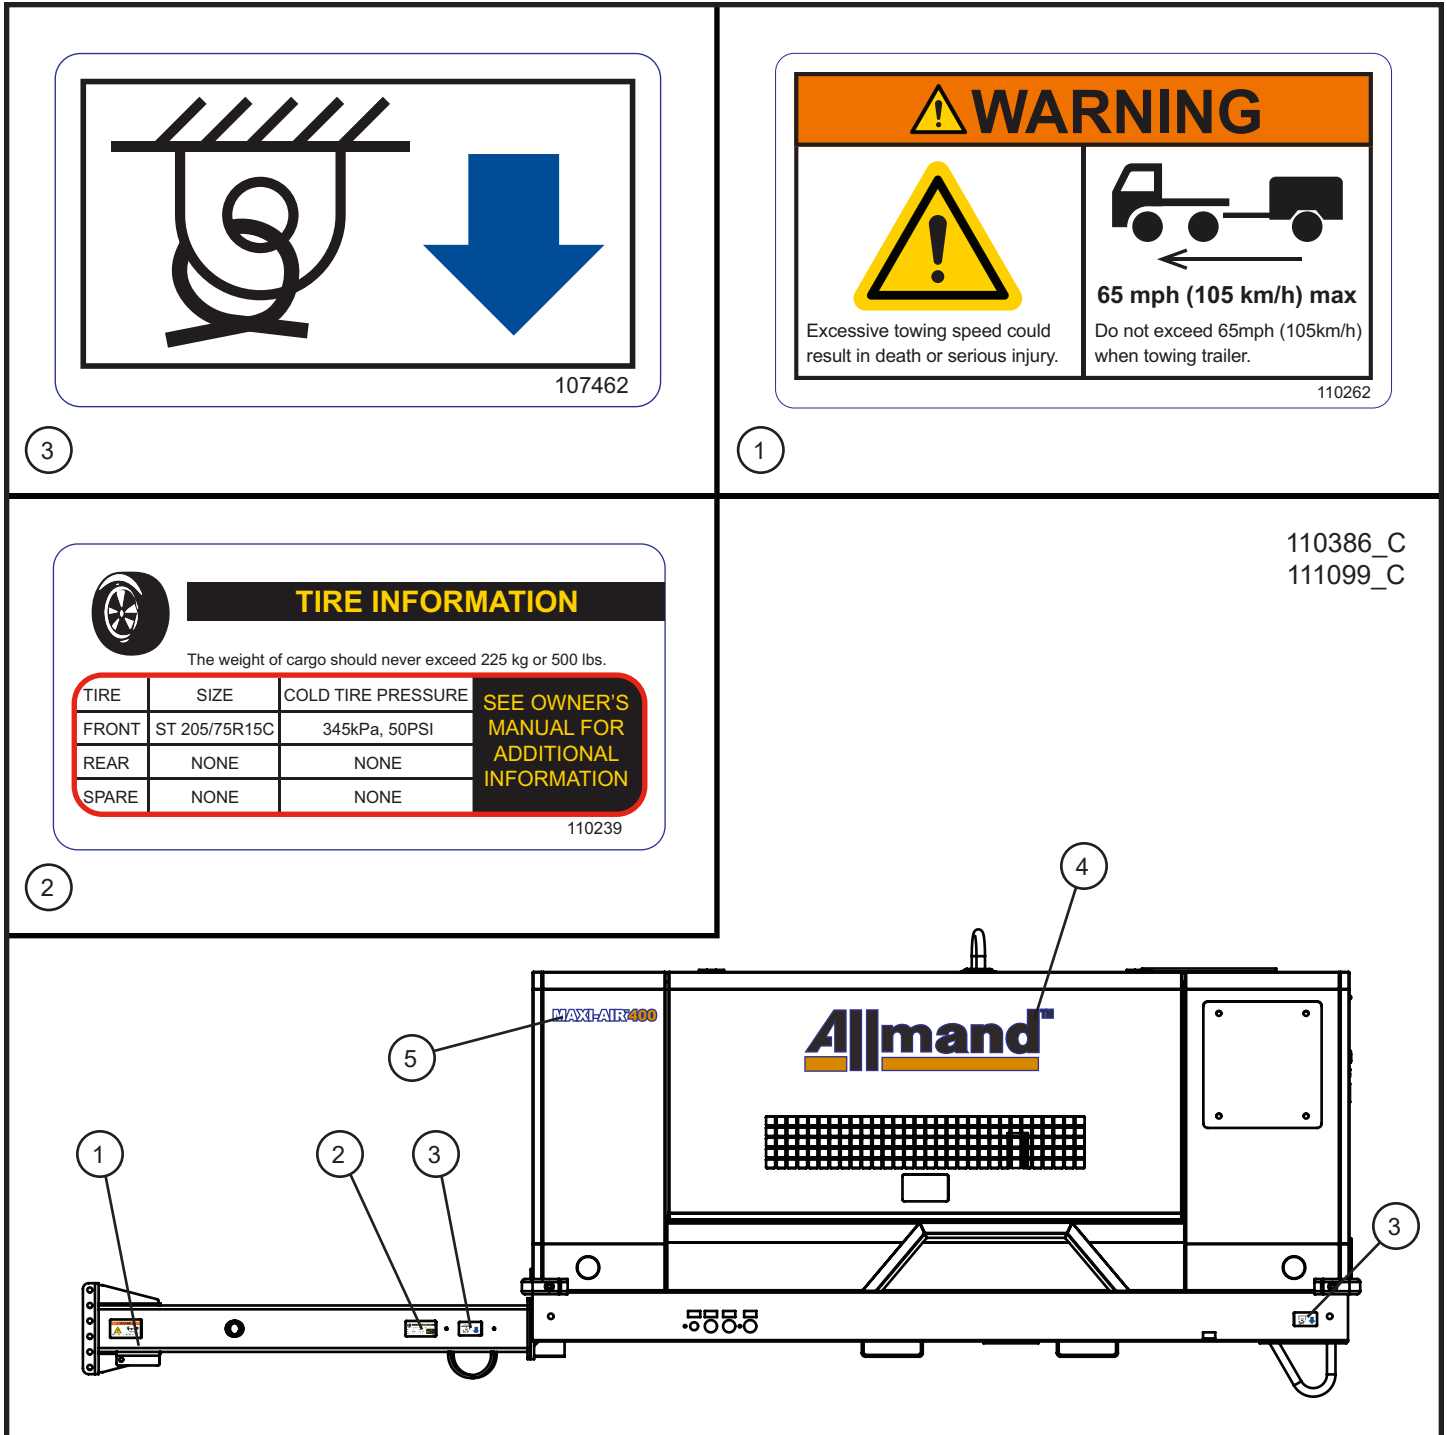

4.1 - Left Side Decals

SN 20-000001 to 20-000023

Maxi-Air 400

4.1 - Left Side Decals

SN 20-000001 to 20-000023

Item	Allmand No.	Part Description	Qty.
1	110262	EXCESSIVE TOWING WARNING DECAL	1
2	110239	TIRE INFORMATION DECAL	1
3	107462	TIE DOWN POSITION DECAL	2
4	110287	LARGE BLACK ALLMAND BRANDING DECAL	1
5	110284	MAXI-AIR 400 DECAL	1

NS - Not Shown

* * * - Contact Allmand for more information.