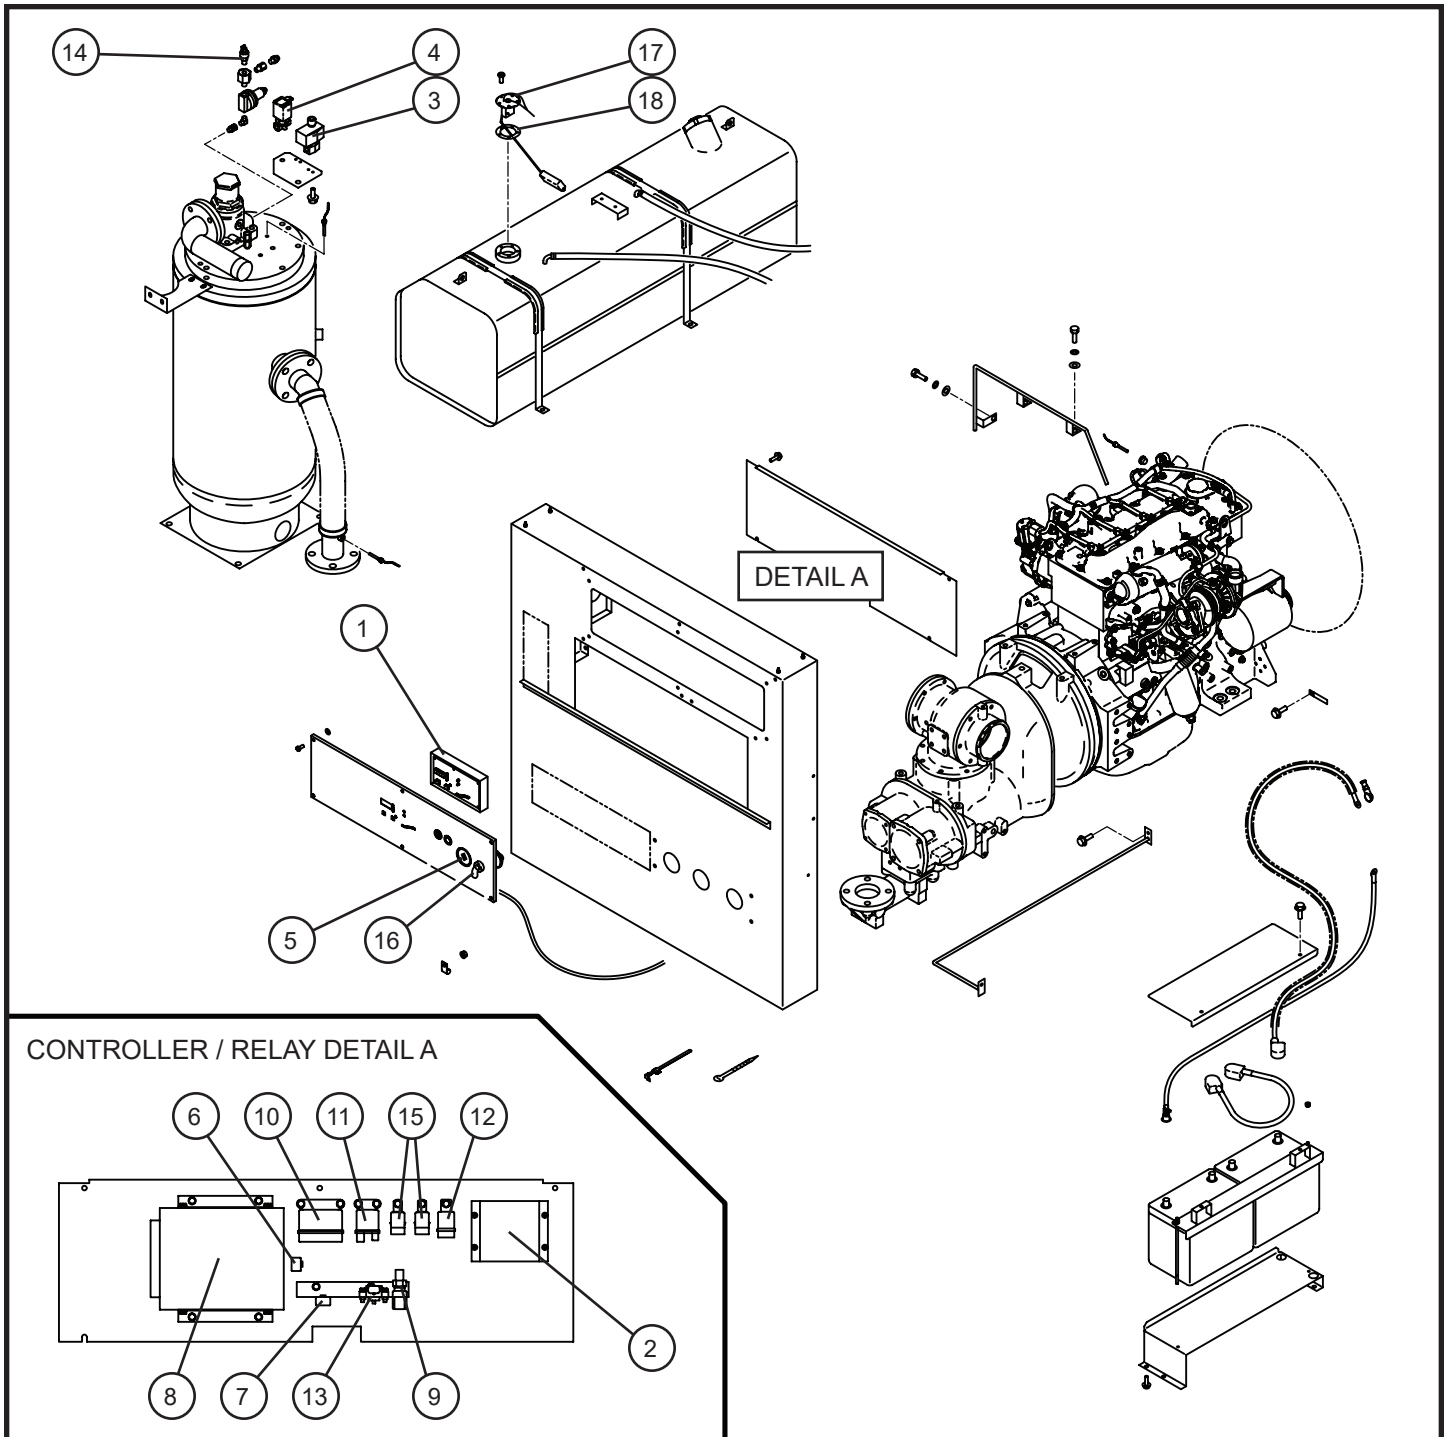

3.1 - Electrical Controller Group

SN 20-000001 to 20-000023

Maxi-Air 400

3.1 - Electrical Controller Group

SN 20-000001 to 20-000023

Item	Allmand No.	Part Description	Qty.
1	110718	CONTROLLER	1
2	110665	CONTROLLER	1
3	110732	SOLENOID VALVE	1
4	110729	SOLENOID VALVE	1
5	110733	PUSH BUTTON SWITCH	1
6	110714	FUSE BOX	2
7	110715	FUSE BOX	2
8	110667	CONTROLLER (ECU)	1
9	110712	THERMO SENSOR	1
10	110668	RELAY (STARTER)	1
11	110687	RELAY (GROW)	1
12	110698	RELAY (FUEL PUMP)	1
13	110709	PRESSURE SWITCH	1
14	110716	PRESSURE SWITCH	1
15	110697	SAFETY RELAY	2
16	110699	STARTER SWITCH	1
17	110726	SENDING UNIT	1
18	110728	GASKET	1

NS - Not Shown

*** - Contact Allmand for more information.