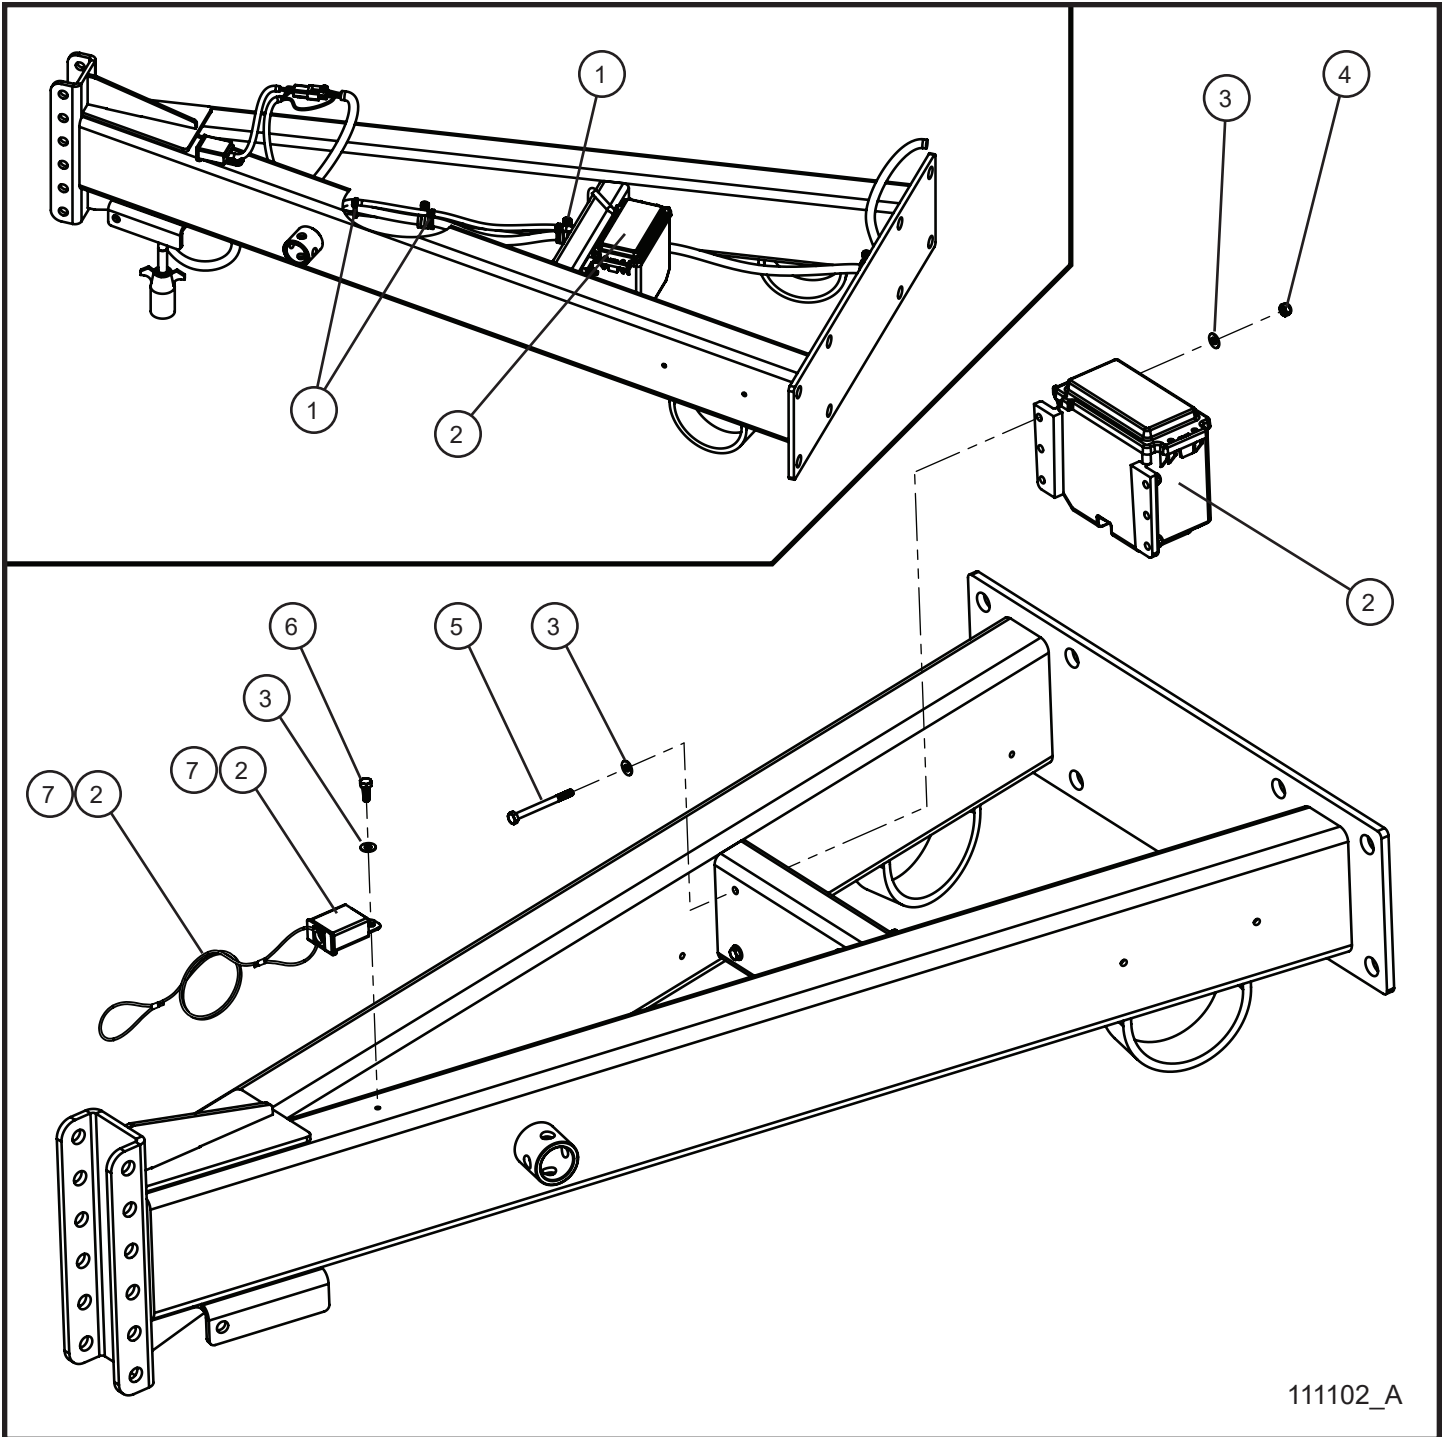

3.4 - Electric Brake Breakaway Kit

SN 20-000001 to 20-000023

3.4 - Electric Brake Breakaway Kit

SN 20-000001 to 20-000023

Item	Allmand No.	Part Description	Qty.
1	068090	CABLE TIE 8"	3
2	111969	BREAKAWAY KIT ASSEMBLY	1
	105847	4 PIN RECEPTACLE WEDGELOCK	1
	106578	BREAKAWAY KIT ELECTRIC BRAKES	1
3	047009	1/4 FLAT WASHER SAE SS	9
4	044023	1/4-20 NYLOCK HEX NUT PL	4
5	046038	1/4-20 x 3 HEX HEAD CS GR5 PL	4
6	046010	1/4-20 x 3/4 HEX HEAD CS GR5 SS	1
7	113065	BREAKAWAY SWITCH AND LANYARD ASSEMBLY	1

NS - Not Shown

* * * - Contact Allmand for more information.