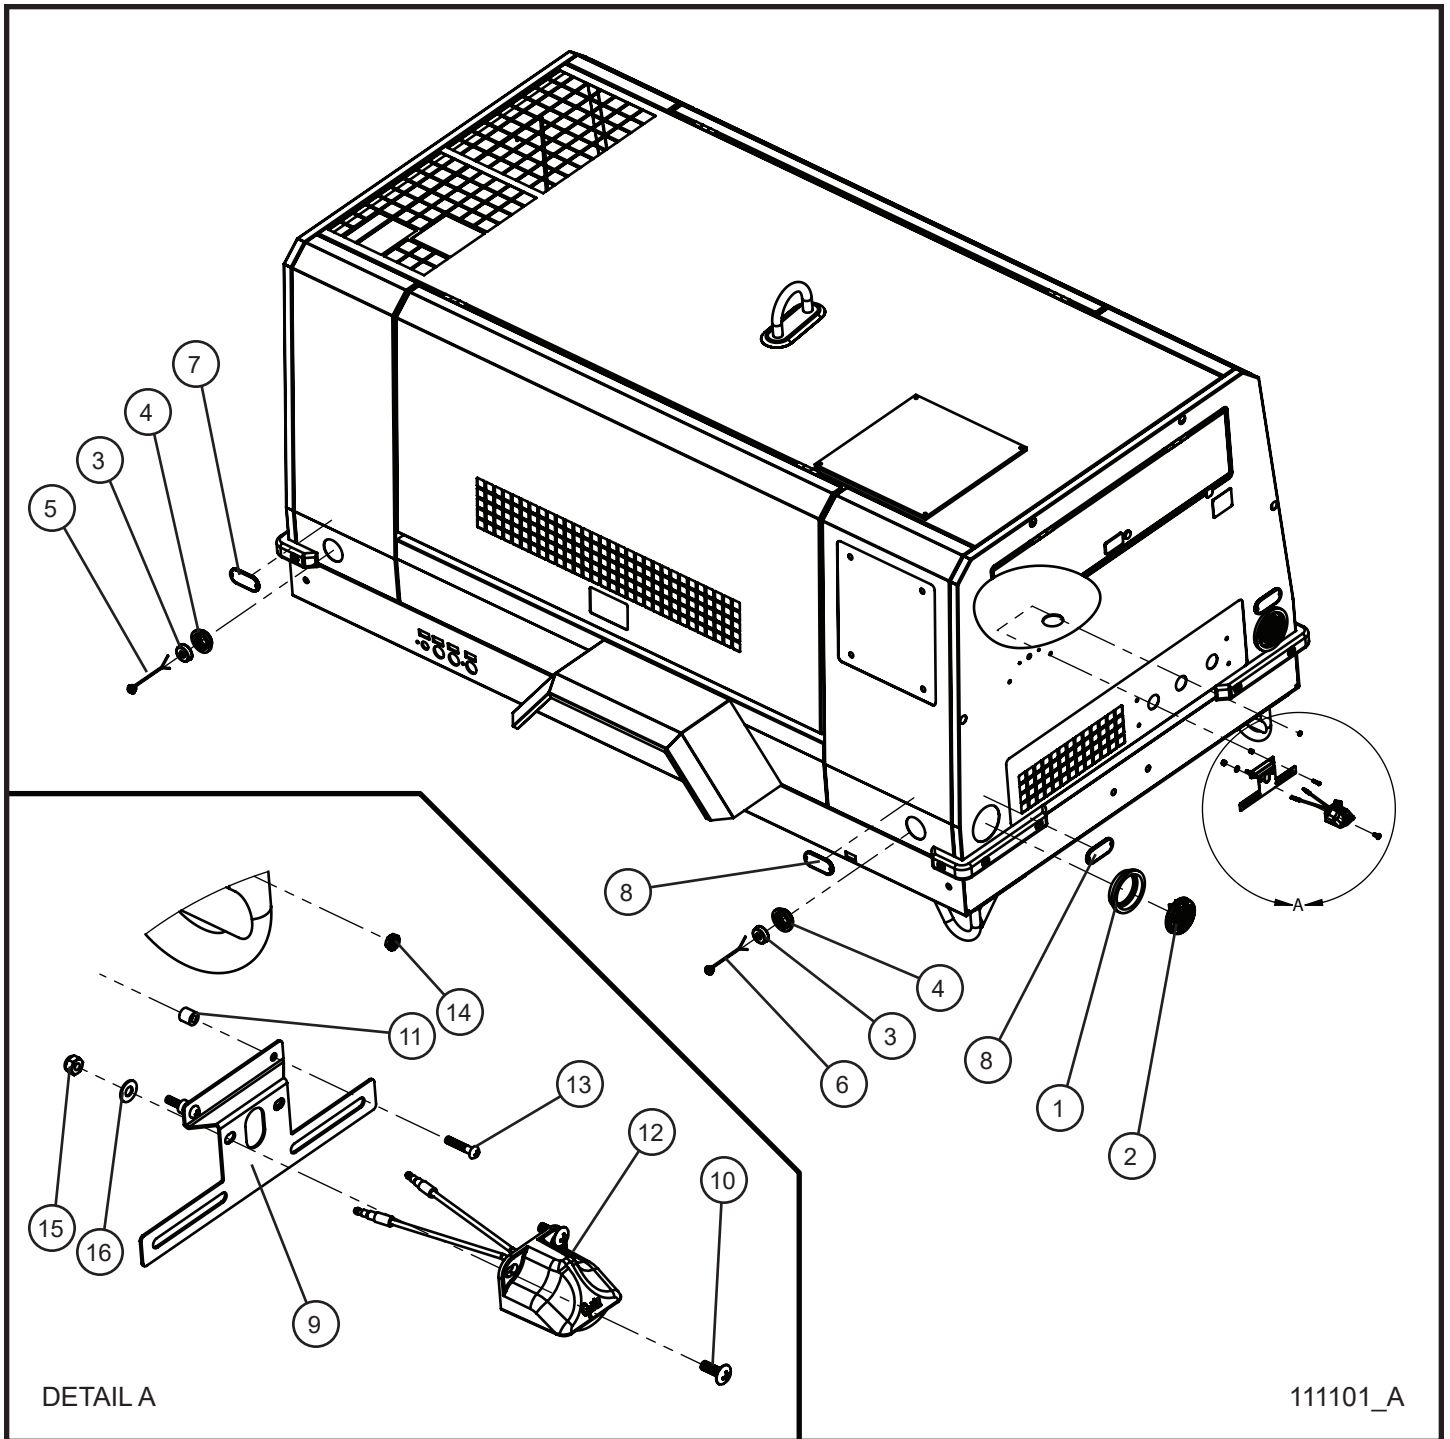

3.2 - Trailer Lighting Group

SN 20-000001 to 20-000023

DETAIL A

111101_A

Maxi-Air 400

3.2 - Trailer Lighting Group

SN 20-000001 to 20-000023

Item	Allmand No.	Part Description	Qty.
1	110260	4 IN. GROMMET TAIL LIGHT	2
2	110266	4 IN. 10-LED LIGHT STOP TURN TAIL LIGHT	2
3	110255	ADAPTOR MARKER LIGHT	4
4	110261	2 IN. GROMMET MARKER LIGHT	4
5	106212	LIGHT LED MARKER AMBER	2
6	106211	LIGHT LED MARKER RED	2
7	713527	REFLECTOR OVAL AMBER	2
8	713526	REFLECTOR OVAL RED	4
9	105349P	BRACKET LICENSE PLATE	1
10	041050	1/4-20 x 3/4 PH-TRUSS HEAD MS SS	2
11	022180	SPACER RICOHO	2
12	107605	MOUNT LED LIGHT CLEAR	1
13	041030	#10-24 x 1 PH-ROUND HEAD MS PL	2
14	044016	#10-24 KEPS HEX NUT PL	2
15	044023	1/4-20 NYLOCK HEX NUT PL	2
16	047009	1/4 FLAT WASHER SAE SS	2

NS - Not Shown

* * * - Contact Allmand for more information.