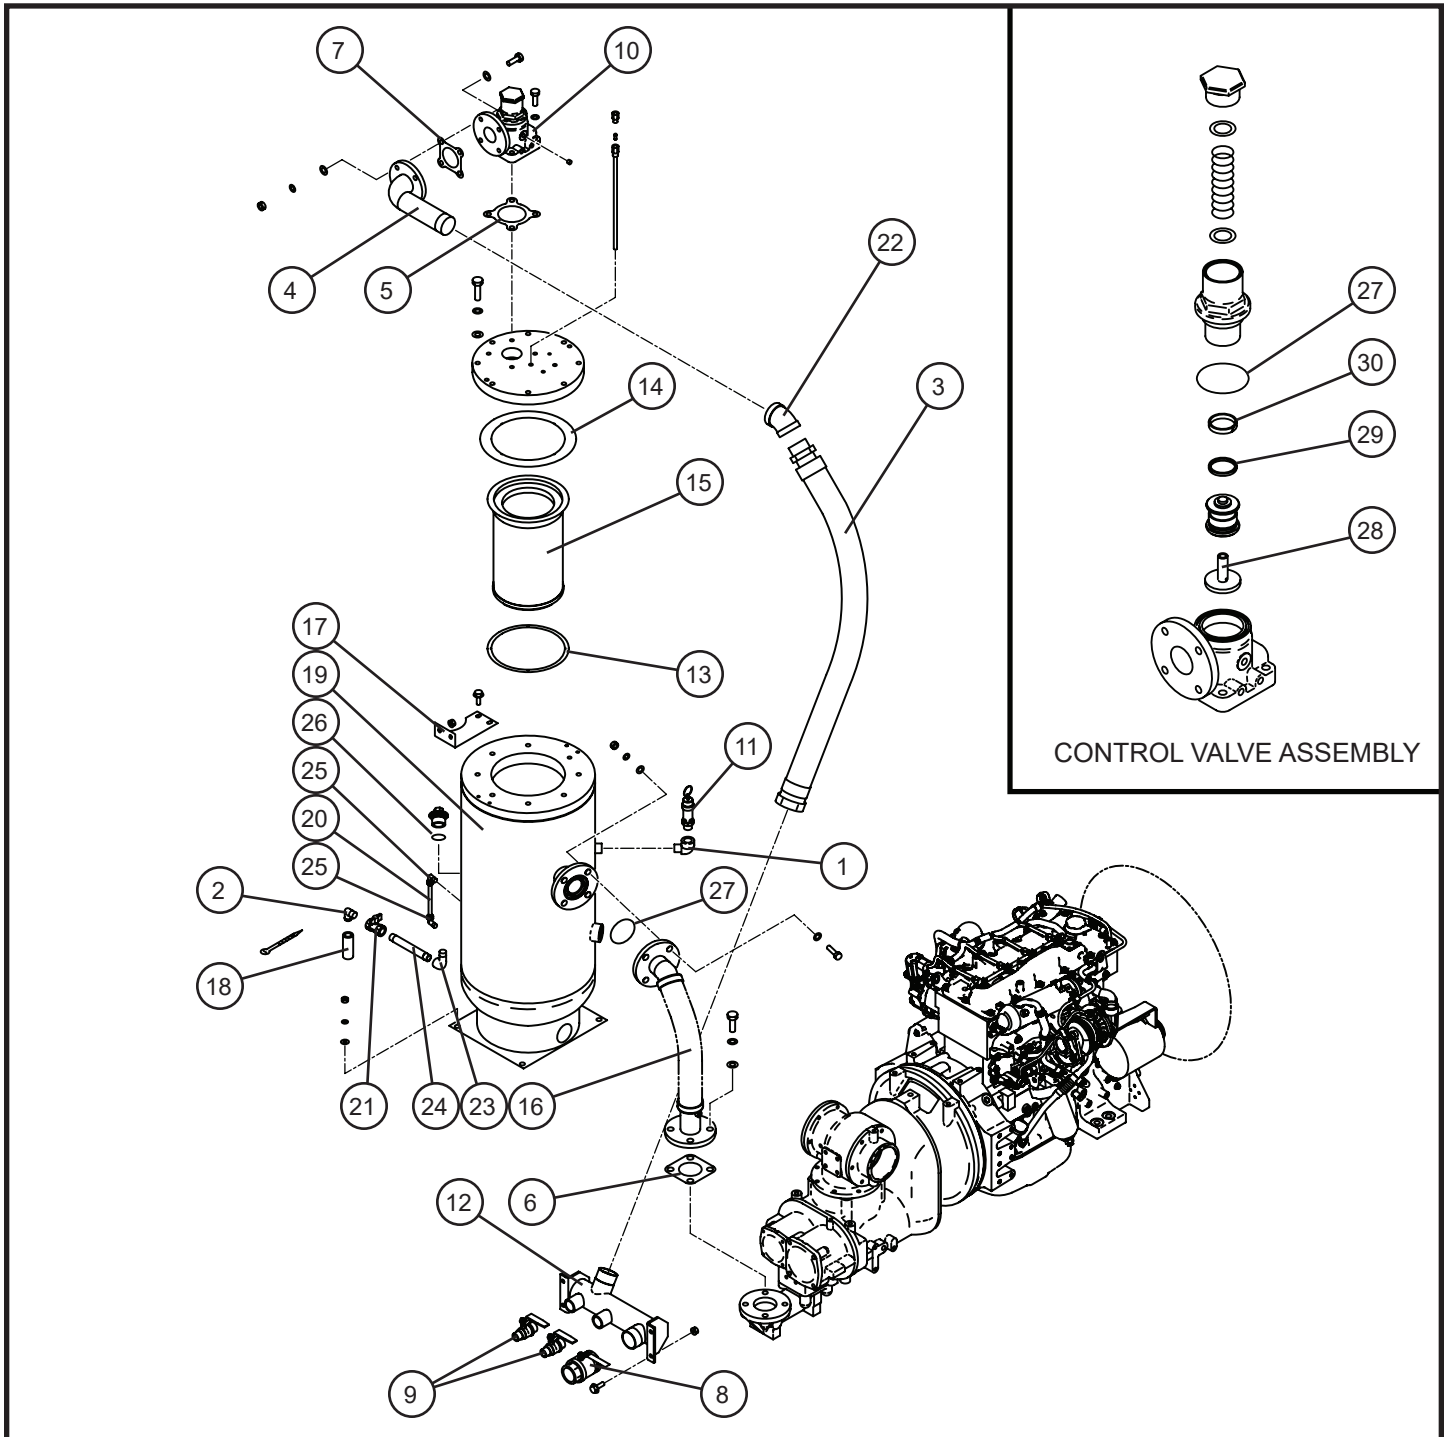

2.7 - Separator and Receiver Group

SN 20-000001 to 20-000023

Maxi-Air 400

2.7 - Separator and Receiver Group

SN 20-000001 to 20-000023

Item	Allmand No.	Part Description	Qty.
1	110851	ELBOW	1
2	110857	NIPPLE	1
3	110875	PIPE	1
4	110872	PIPE	1
5	110868	GASKET	1
6	110860	GASKET	1
7	110873	GASKET	1
8	110870	AIR VALVE	1
9	110871	AIR VALVE	2
10	110867	PRESSURE CONTROL VALVE ASSEMBLY	1
11	110850	SAFETY VALVE ASSEMBLY	1
12	110869	AIR MANIFOLD	1
13	110866	GASKET	1
14	110865	GASKET	1
15	110864	SEPARATOR	1
	110863	SEPARATOR	1
16	110859	PIPE, DISCHARGE	1
17	110862	BRACKET	1
18	110858	PIPE	1
19	110846	RECEIVER TANK	1
20	110852	NYLON TUBE,W/N	1
21	110856	VALVE	1
22	110874	ELBOW	1
23	110854	ELBOW	1
24	110855	GAS PIPE	1
25	110853	NIPPLE ELBOW	2
26	110849	O-RING	1
27	110861	O-RING	2
28	111741	PISTON, PRESSURE CONTROL	1
29	111742	O-RING, PRESSURE CONTROL	1
30	111743	RING, PISTON SEAL	1

NS - Not Shown

*** - Contact Allmand for more information.