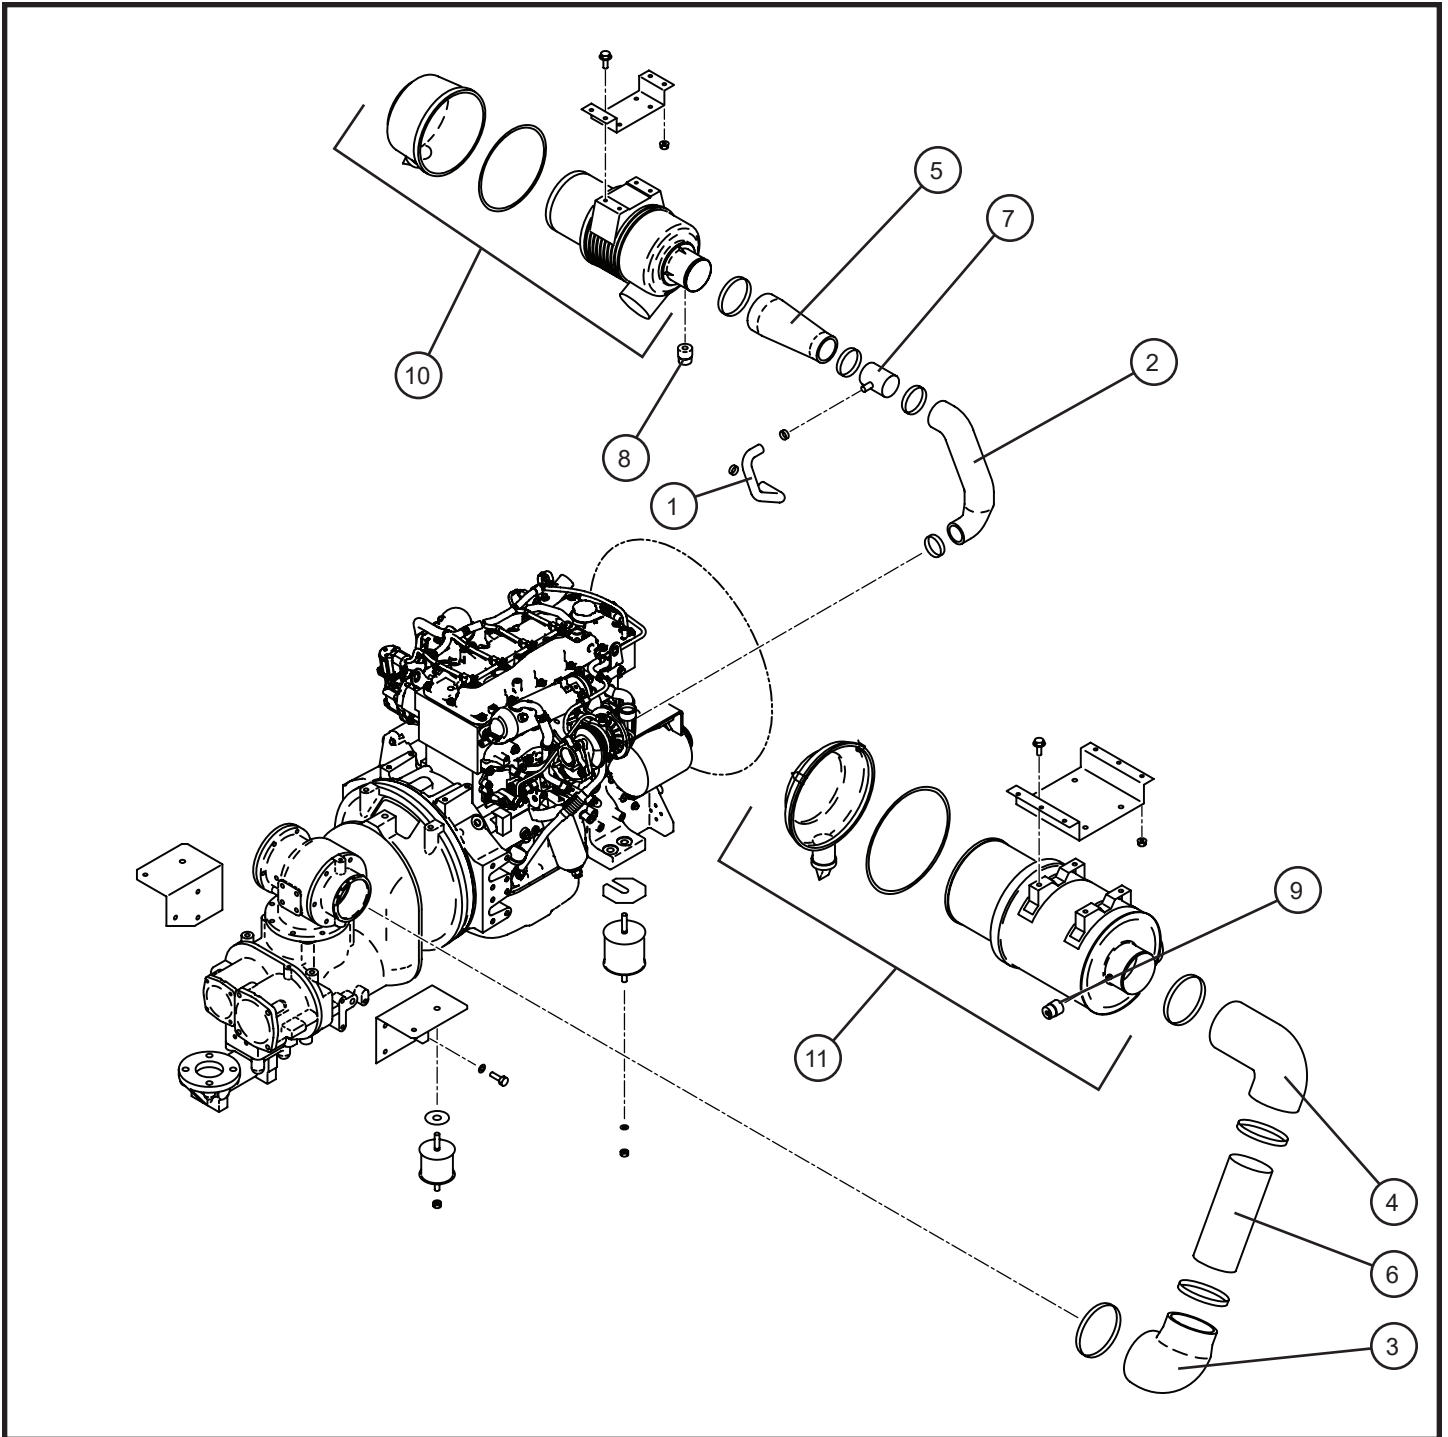

2.2 - Engine Air Filter Group

SN 20-000001 to 20-000023

Maxi-Air 400

2.2 - Engine Air Filter Group

SN 20-000001 to 20-000023

Item	Allmand No.	Part Description	Qty.
1	110878	HOSE	1
2	110884	HOSE	1
3	110887	HOSE	1
4	110885	HOSE	1
5	110882	HOSE	1
6	110886	PIPE	1
7	110883	PIPE	1
8	110888	FILTER, SERVICE INDICATOR	1
9	110881	FILTER, SERVICE INDICATOR	1
10	110876	AIR FILTER ASSEMBLY	1
	110877	AIR FILTER ELEMENT	1
11	110879	AIR FILTER ASSEMBLY	1
	110880	AIR FILTER ELEMENT	1

NS - Not Shown

*** - Contact Allmand for more information.