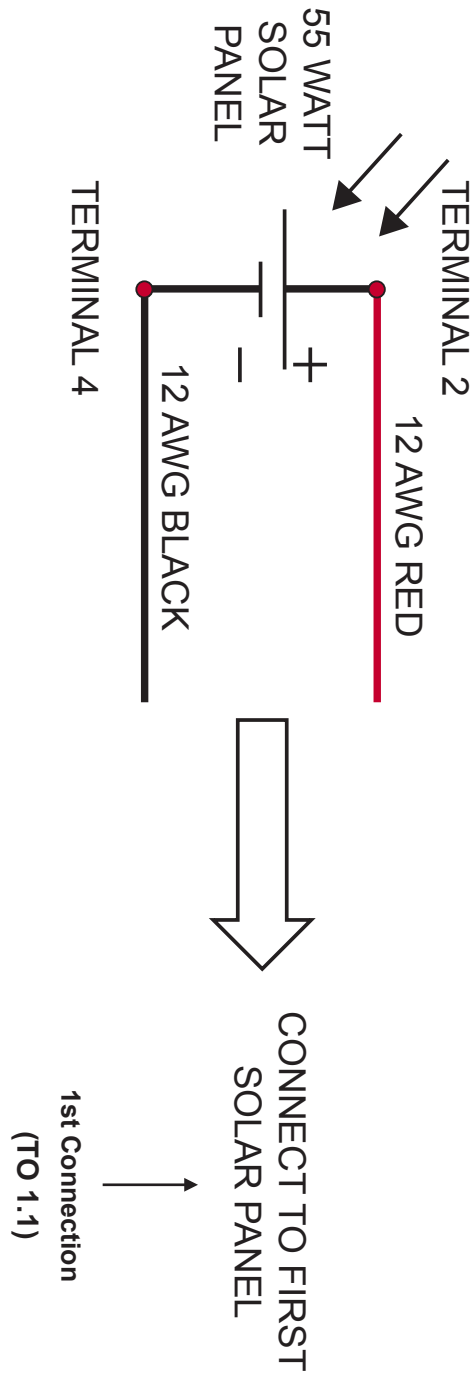

Part No.: 110294
Revision: A

LIGHT TOWER APP

Reliability, Performance, and Integrity Since 1938

www.allmand.com

TABLE OF CONTENTS

One Panel One Battery Schematic (106328)	(1.1)
Second Battery Option Schematic (106330)	(1.2)
Second Panel Option Schematic (106329)	(1.3)
On-Board Battery Charger Schematic (108841)	(1.4)
12V Power Cord Schematic (106326)	(1.5)
Tail Light Harness Schematic (106323)	(1.6)
15 Lamp Panel Schematic (106324)	(1.7)
25 Lamp Panel Schematic (106325)	(1.8)

Eclipse® AB 2400

WIRE SCHEMATIC PAGE CONNECTION TABLE

Schematic Page	1st Connection Page(s)	2nd Connection Page(s)	3rd Connection Page(s)	4th Connection Page(s)
One Panel One Battery Schematic	1.3	1.2, 1.4 and/or 1.5	n/a	n/a
Second Battery Option Schematic	1.1	n/a	n/a	n/a
Second Panel Option Schematic	1.1	n/a	n/a	n/a
On-Board Battery Charger Schematic	1.1	n/a	n/a	n/a
12V Power Cord Schematic	1.7 or 1.8	1.1	n/a	n/a
Tail Light Harness Schematic	n/a	n/a	n/a	n/a
15 Lamp Panel Schematic	1.5	n/a	n/a	n/a
25 Lamp Panel Schematic	1.5	n/a	n/a	n/a

1.1 - One Panel One Battery Schematic

1.2 - Second Battery Option Schematic

106330_A

1.3 - Second Panel Option Schematic

106329_A

1.4 - On-Board Battery Charger Schematic

1.5 - 12V Power Cord Schematic

106326_A