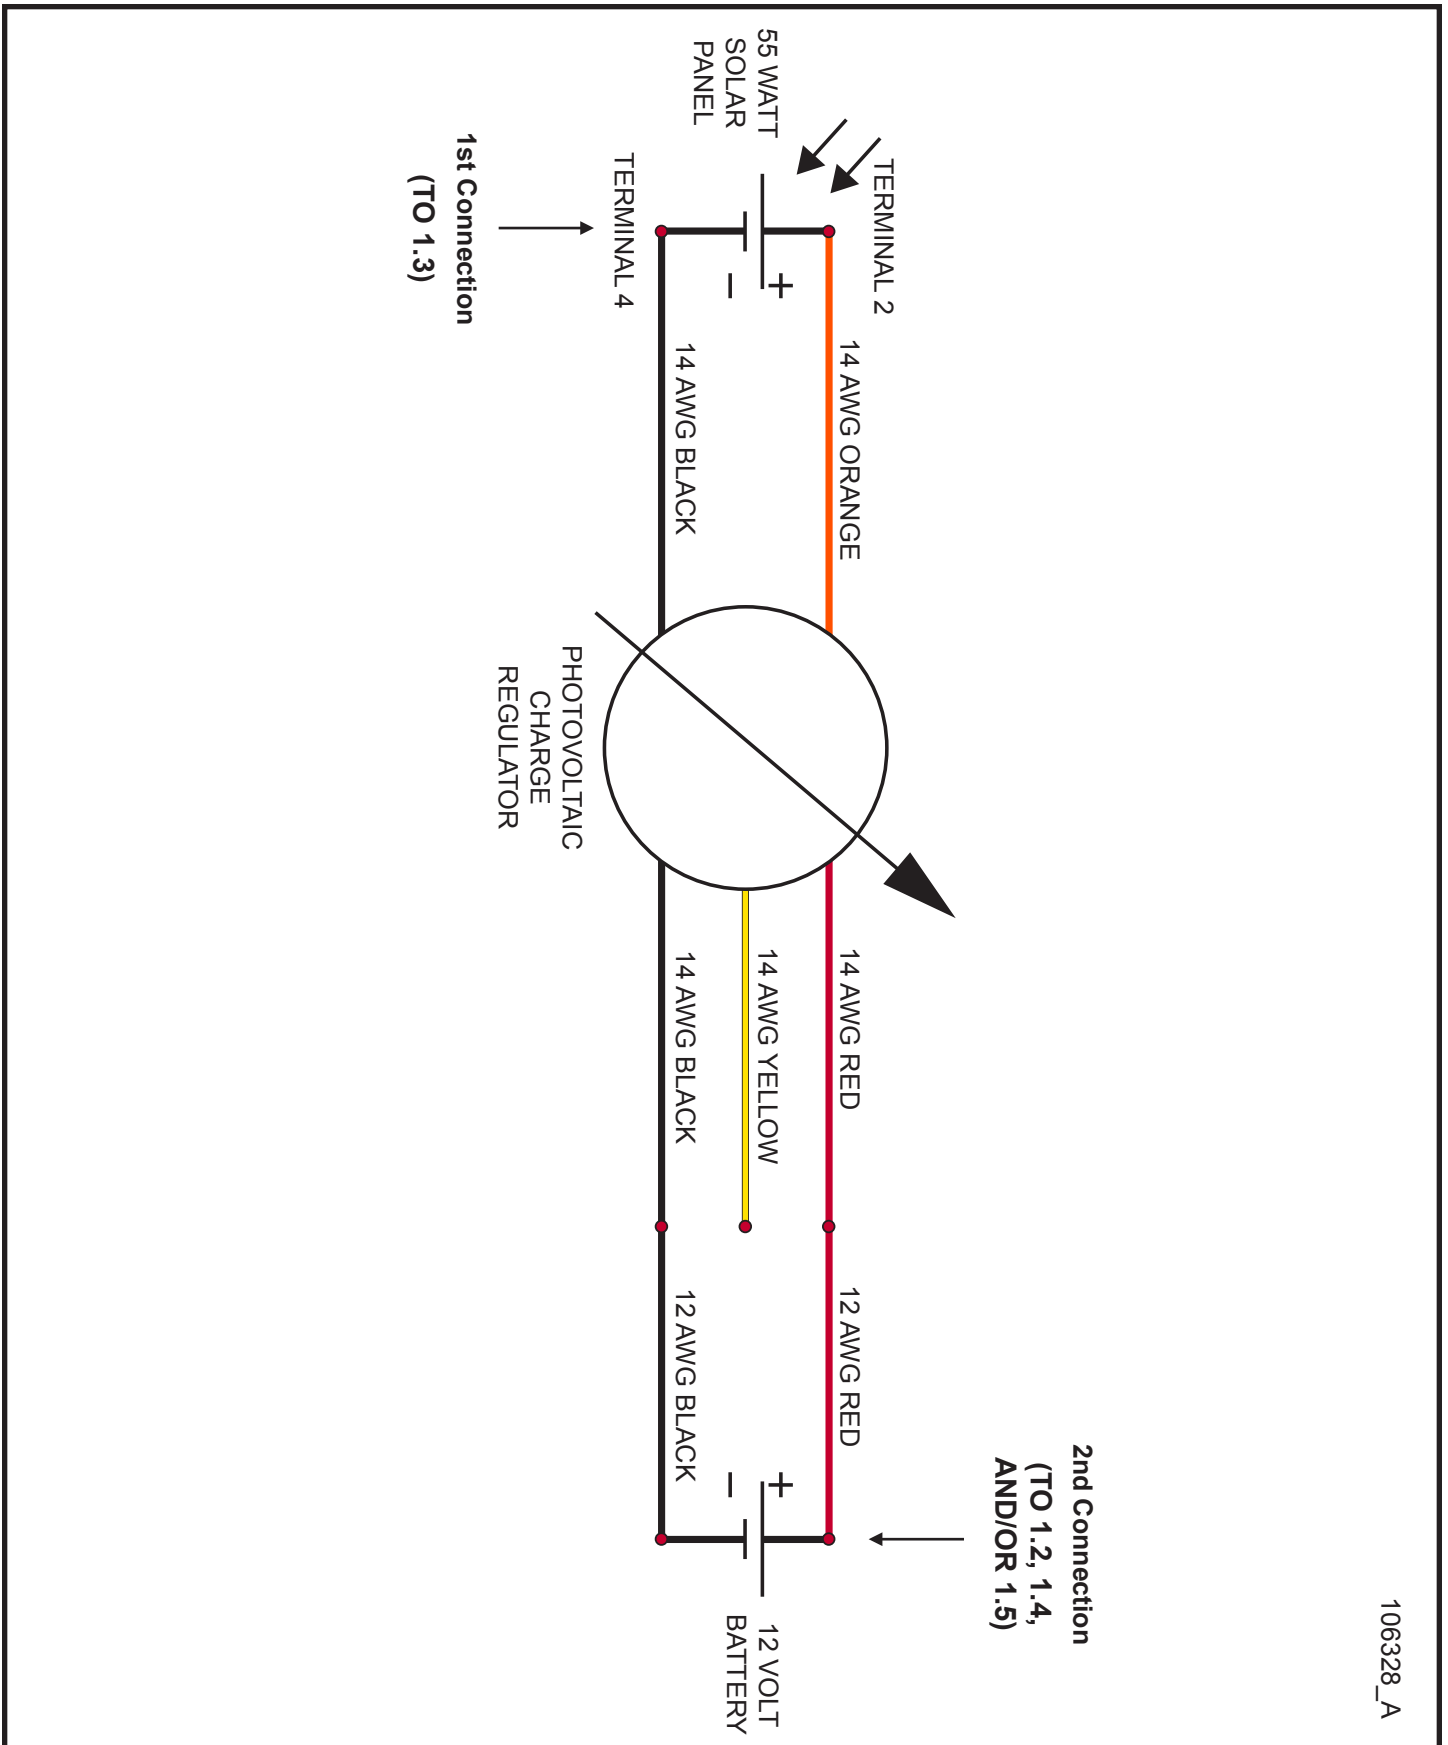

Eclipse® AB 2400

WIRE SCHEMATIC PAGE CONNECTION TABLE

Schematic Page	1st Connection Page(s)	2nd Connection Page(s)	3rd Connection Page(s)	4th Connection Page(s)
One Panel One Battery Schematic	1.3	1.2, 1.4 and/or 1.5	n/a	n/a
Second Battery Option Schematic	1.1	n/a	n/a	n/a
Second Panel Option Schematic	1.1	n/a	n/a	n/a
On-Board Battery Charger Schematic	1.1	n/a	n/a	n/a
12V Power Cord Schematic	1.7 or 1.8	1.1	n/a	n/a
Tail Light Harness Schematic	n/a	n/a	n/a	n/a
15 Lamp Panel Schematic	1.5	n/a	n/a	n/a
25 Lamp Panel Schematic	1.5	n/a	n/a	n/a

1.1 - One Panel One Battery Schematic