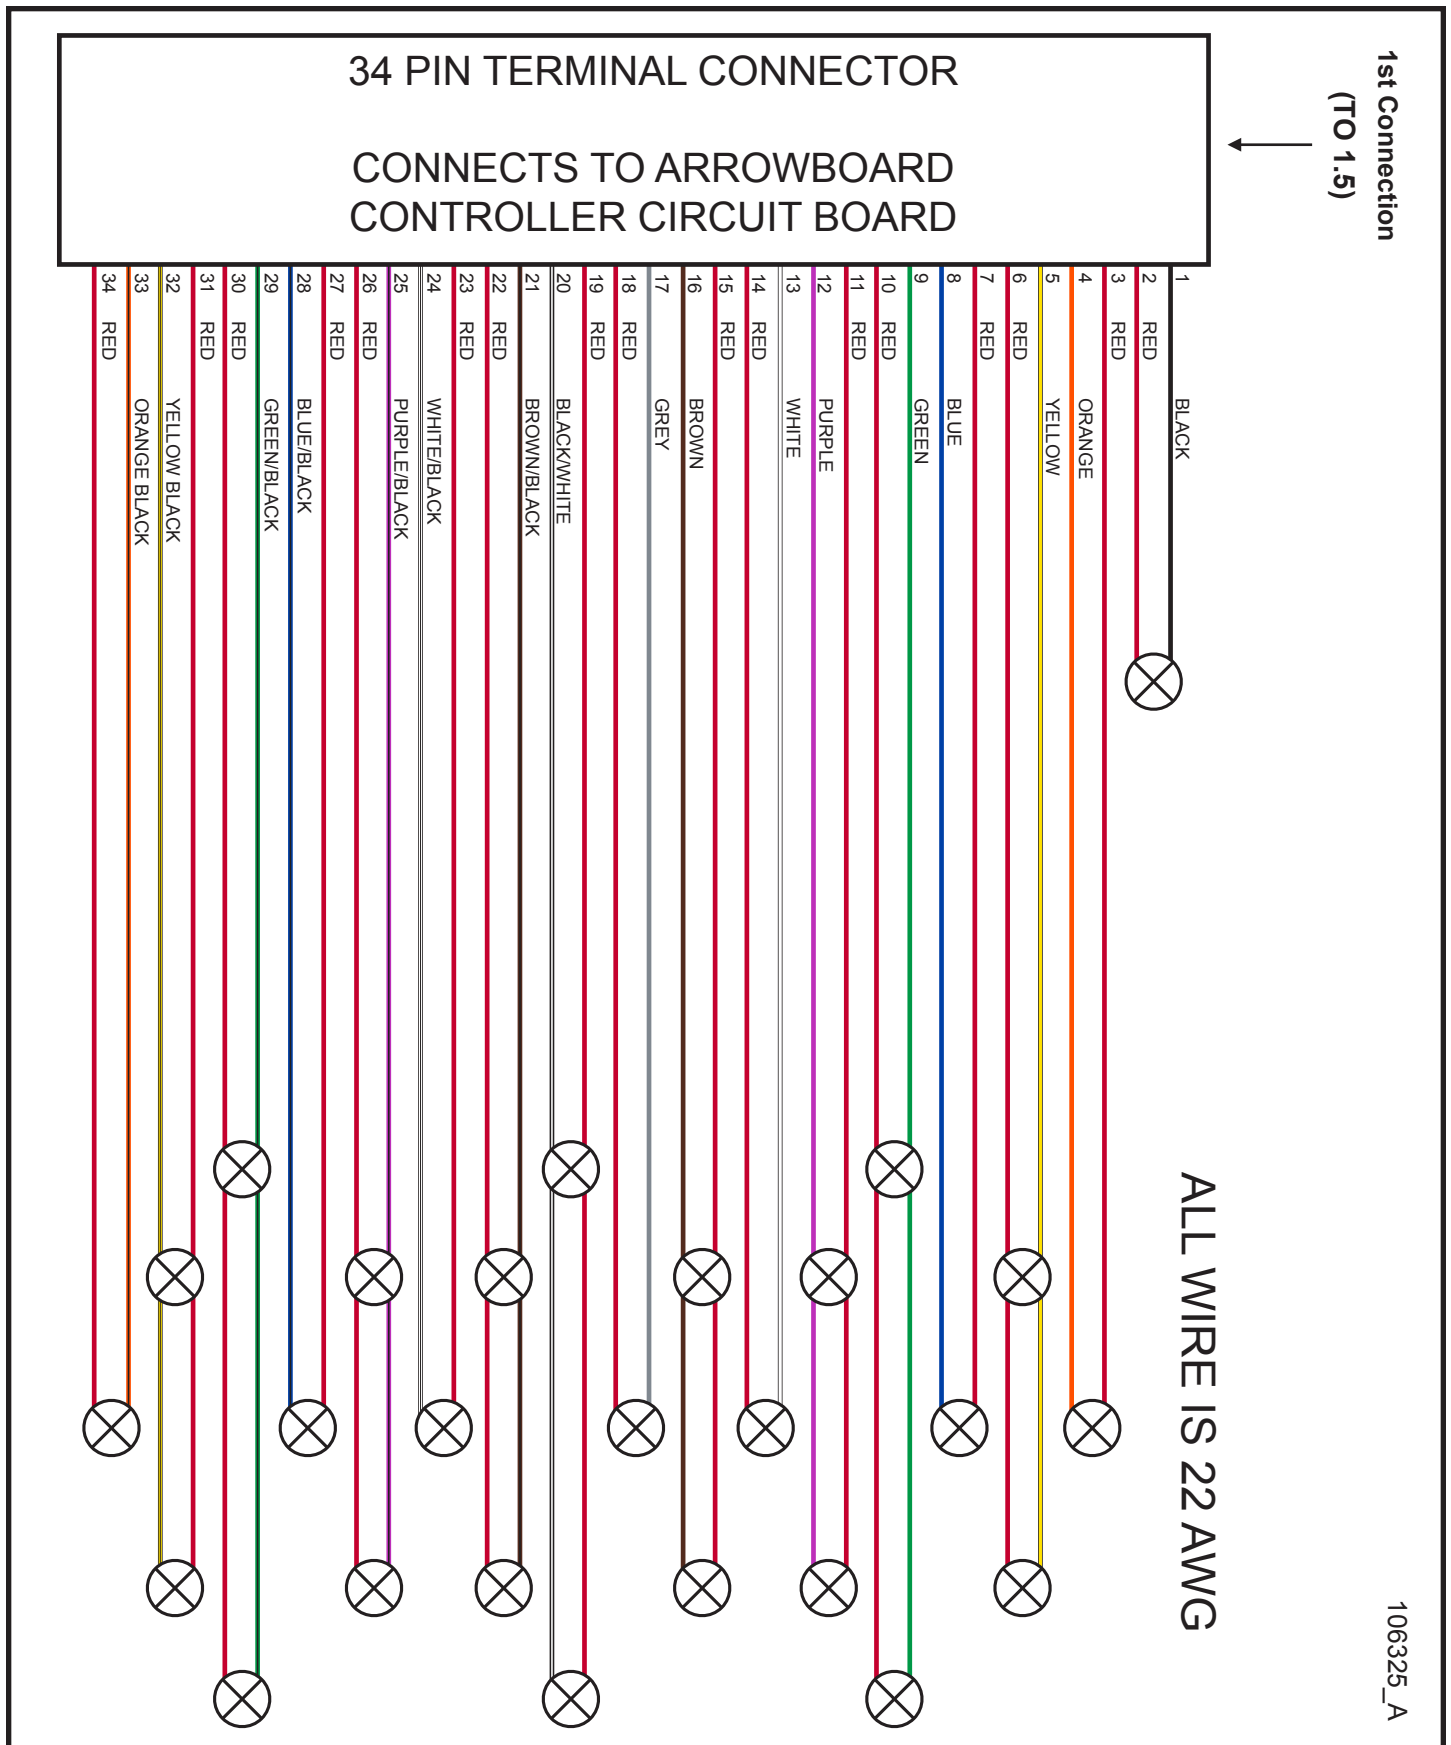

Part No.: 110294
Revision: A

LIGHT TOWER APP

Reliability, Performance, and Integrity Since 1938

www.allmand.com

TABLE OF CONTENTS

One Panel One Battery Schematic (106328)	(1.1)
Second Battery Option Schematic (106330)	(1.2)
Second Panel Option Schematic (106329)	(1.3)
On-Board Battery Charger Schematic (108841)	(1.4)
12V Power Cord Schematic (106326)	(1.5)
Tail Light Harness Schematic (106323)	(1.6)
15 Lamp Panel Schematic (106324)	(1.7)
25 Lamp Panel Schematic (106325)	(1.8)

Eclipse® AB 2400

WIRE SCHEMATIC PAGE CONNECTION TABLE

Schematic Page	1st Connection Page(s)	2nd Connection Page(s)	3rd Connection Page(s)	4th Connection Page(s)
One Panel One Battery Schematic	1.3	1.2, 1.4 and/or 1.5	n/a	n/a
Second Battery Option Schematic	1.1	n/a	n/a	n/a
Second Panel Option Schematic	1.1	n/a	n/a	n/a
On-Board Battery Charger Schematic	1.1	n/a	n/a	n/a
12V Power Cord Schematic	1.7 or 1.8	1.1	n/a	n/a
Tail Light Harness Schematic	n/a	n/a	n/a	n/a
15 Lamp Panel Schematic	1.5	n/a	n/a	n/a
25 Lamp Panel Schematic	1.5	n/a	n/a	n/a

1.1 - One Panel One Battery Schematic

1.2 - Second Battery Option Schematic

106330_A

1.3 - Second Panel Option Schematic

106329_A

1.4 - On-Board Battery Charger Schematic

1.5 - 12V Power Cord Schematic

106326_A

1.6 - Tail Light Harness Schematic

106323_A

1.7 - 15 Lamp Panel Schematic

1.8 - 25 Lamp Panel Schematic

Allmand™

BRIGHTER. WARMER. SAFER.

Allmand Bros., Inc.
1502 West 4th Avenue
Holdrege, NE 68949
phone: (308) 995-4495 • toll free: (800) 562-1373
fax: (308) 995-5887