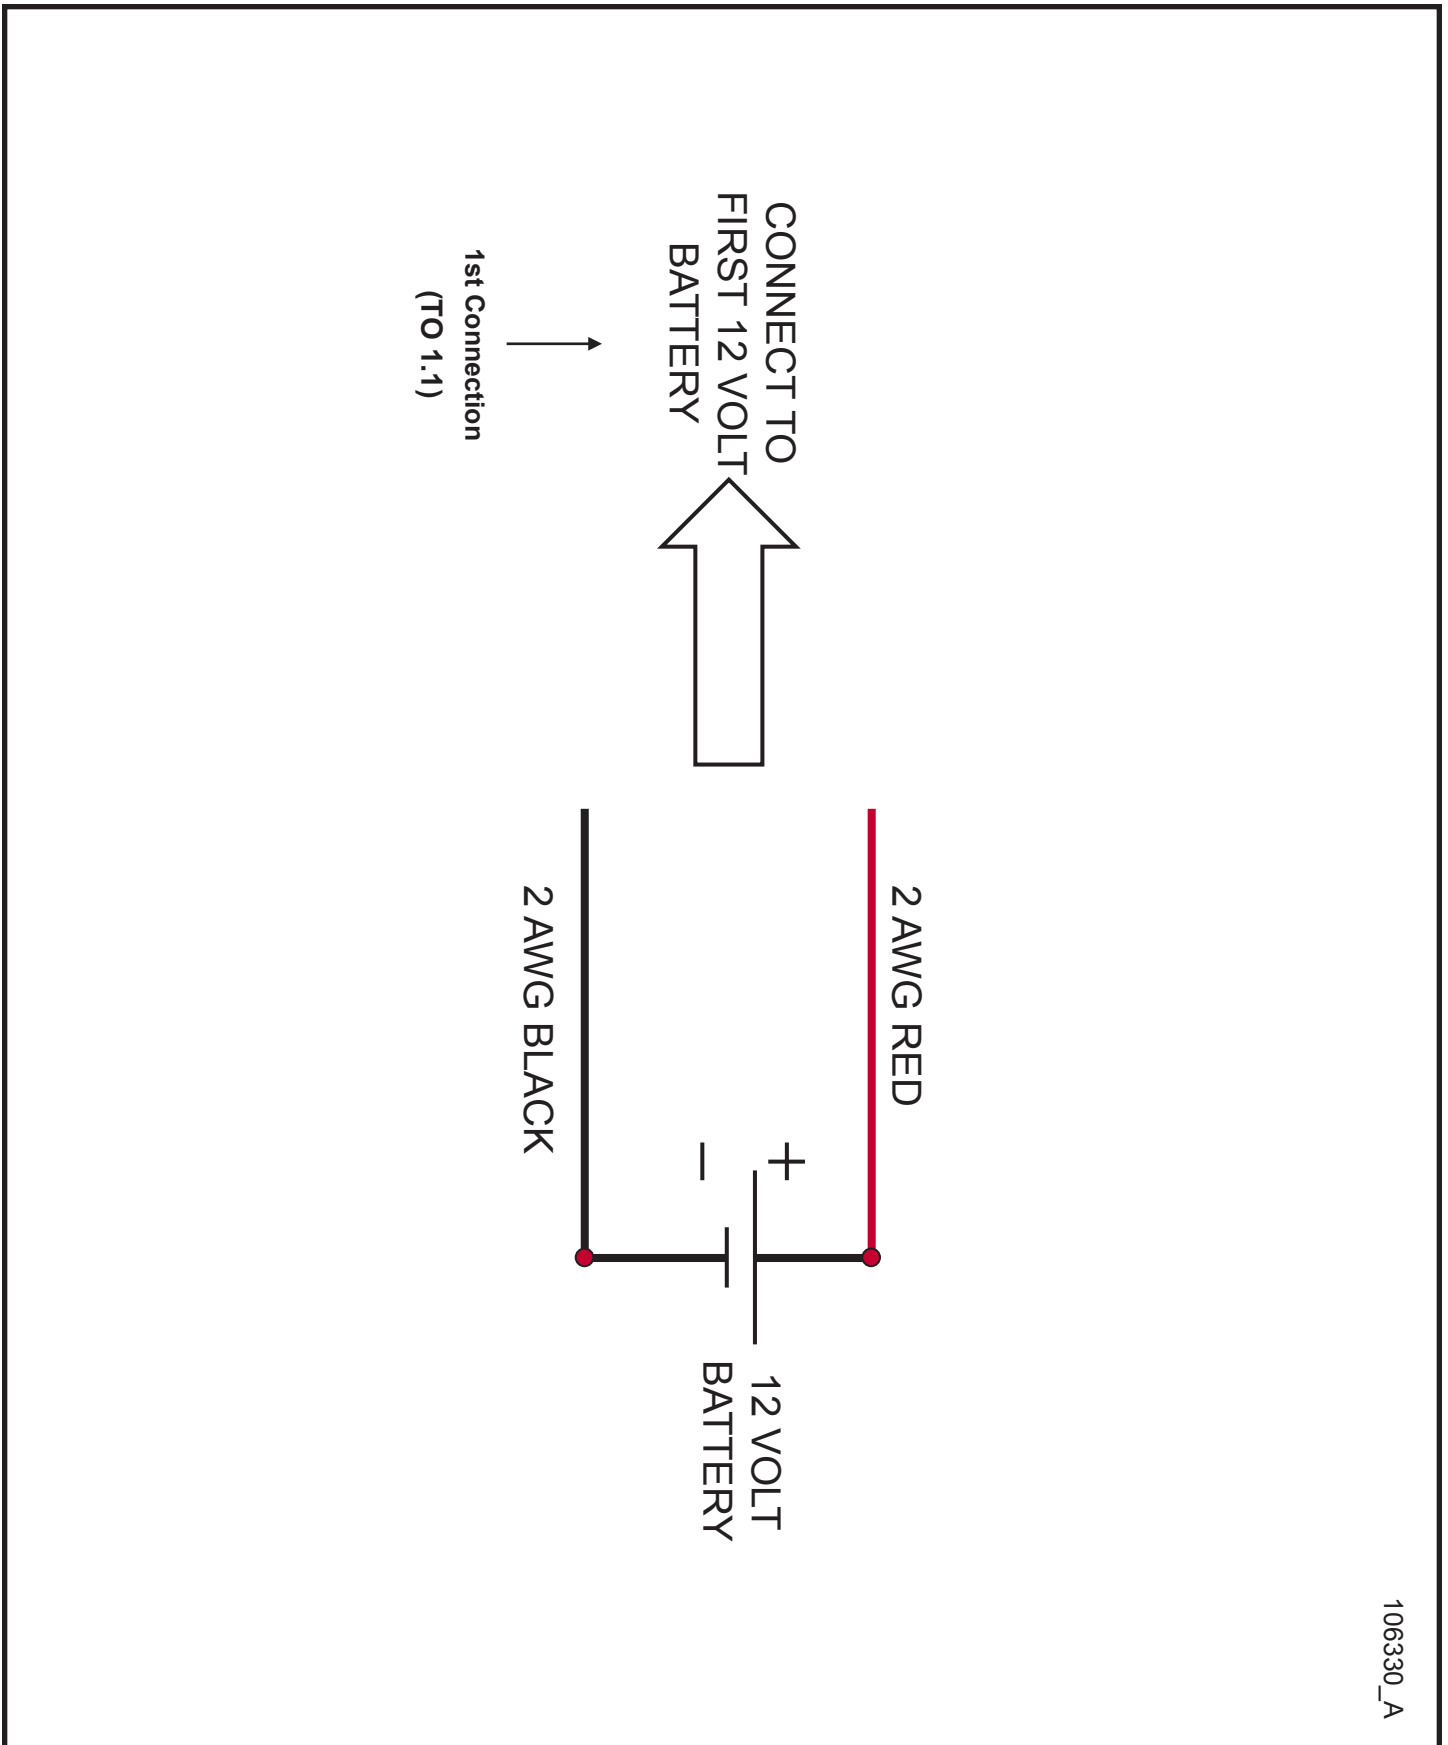

Part No.: 110294
Revision: A

LIGHT TOWER APP

Reliability, Performance, and Integrity Since 1938

www.allmand.com

TABLE OF CONTENTS

One Panel One Battery Schematic (106328)	(1.1)
Second Battery Option Schematic (106330)	(1.2)
Second Panel Option Schematic (106329)	(1.3)
On-Board Battery Charger Schematic (108841)	(1.4)
12V Power Cord Schematic (106326)	(1.5)
Tail Light Harness Schematic (106323)	(1.6)
15 Lamp Panel Schematic (106324)	(1.7)
25 Lamp Panel Schematic (106325)	(1.8)

Eclipse® AB 2400

WIRE SCHEMATIC PAGE CONNECTION TABLE

Schematic Page	1st Connection Page(s)	2nd Connection Page(s)	3rd Connection Page(s)	4th Connection Page(s)
One Panel One Battery Schematic	1.3	1.2, 1.4 and/or 1.5	n/a	n/a
Second Battery Option Schematic	1.1	n/a	n/a	n/a
Second Panel Option Schematic	1.1	n/a	n/a	n/a
On-Board Battery Charger Schematic	1.1	n/a	n/a	n/a
12V Power Cord Schematic	1.7 or 1.8	1.1	n/a	n/a
Tail Light Harness Schematic	n/a	n/a	n/a	n/a
15 Lamp Panel Schematic	1.5	n/a	n/a	n/a
25 Lamp Panel Schematic	1.5	n/a	n/a	n/a

1.1 - One Panel One Battery Schematic

1.2 - Second Battery Option Schematic

106330_A

1.3 - Second Panel Option Schematic

106329_A

1.4 - On-Board Battery Charger Schematic

1.5 - 12V Power Cord Schematic

106326_A