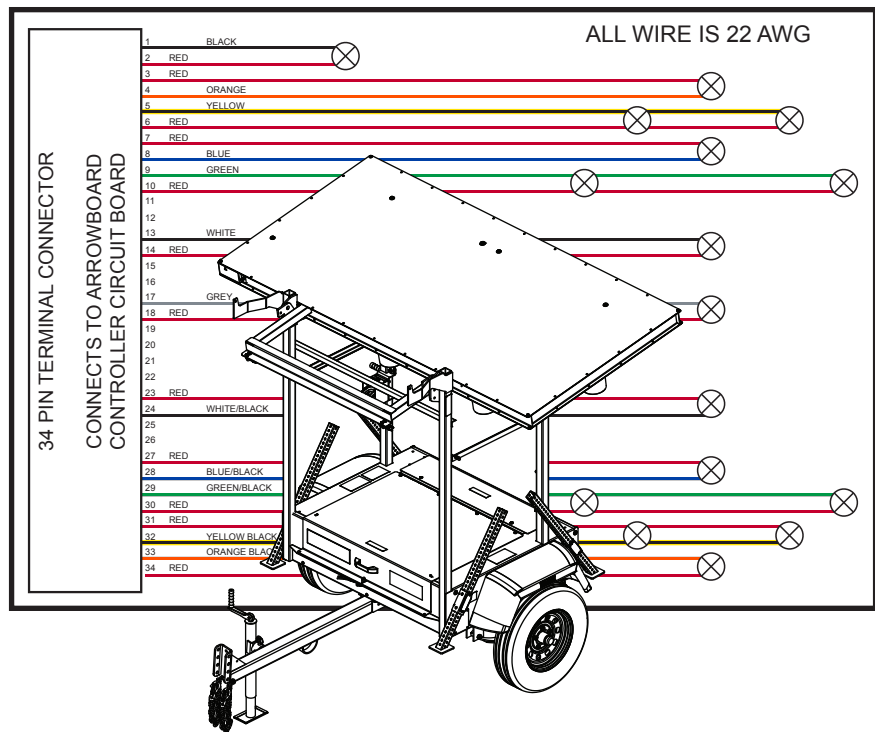

Allmand™

Brighter. Warmer. Safer.

Portable
Industrial
Heaters

Portable
Light Towers

Portable
Light Stands

Solar Flashing
Arrow Boards

(en) Schematic Manual
ECLIPSE® ARROWBOARD 2400

Copyright © 2016 Allmand Bros., Inc.
Holdrege, NE, USA. All rights reserved.

Part No.: 110294
Revision: A

LIGHT TOWER APP

Reliability, Performance, and Integrity Since 1938

www.allmand.com