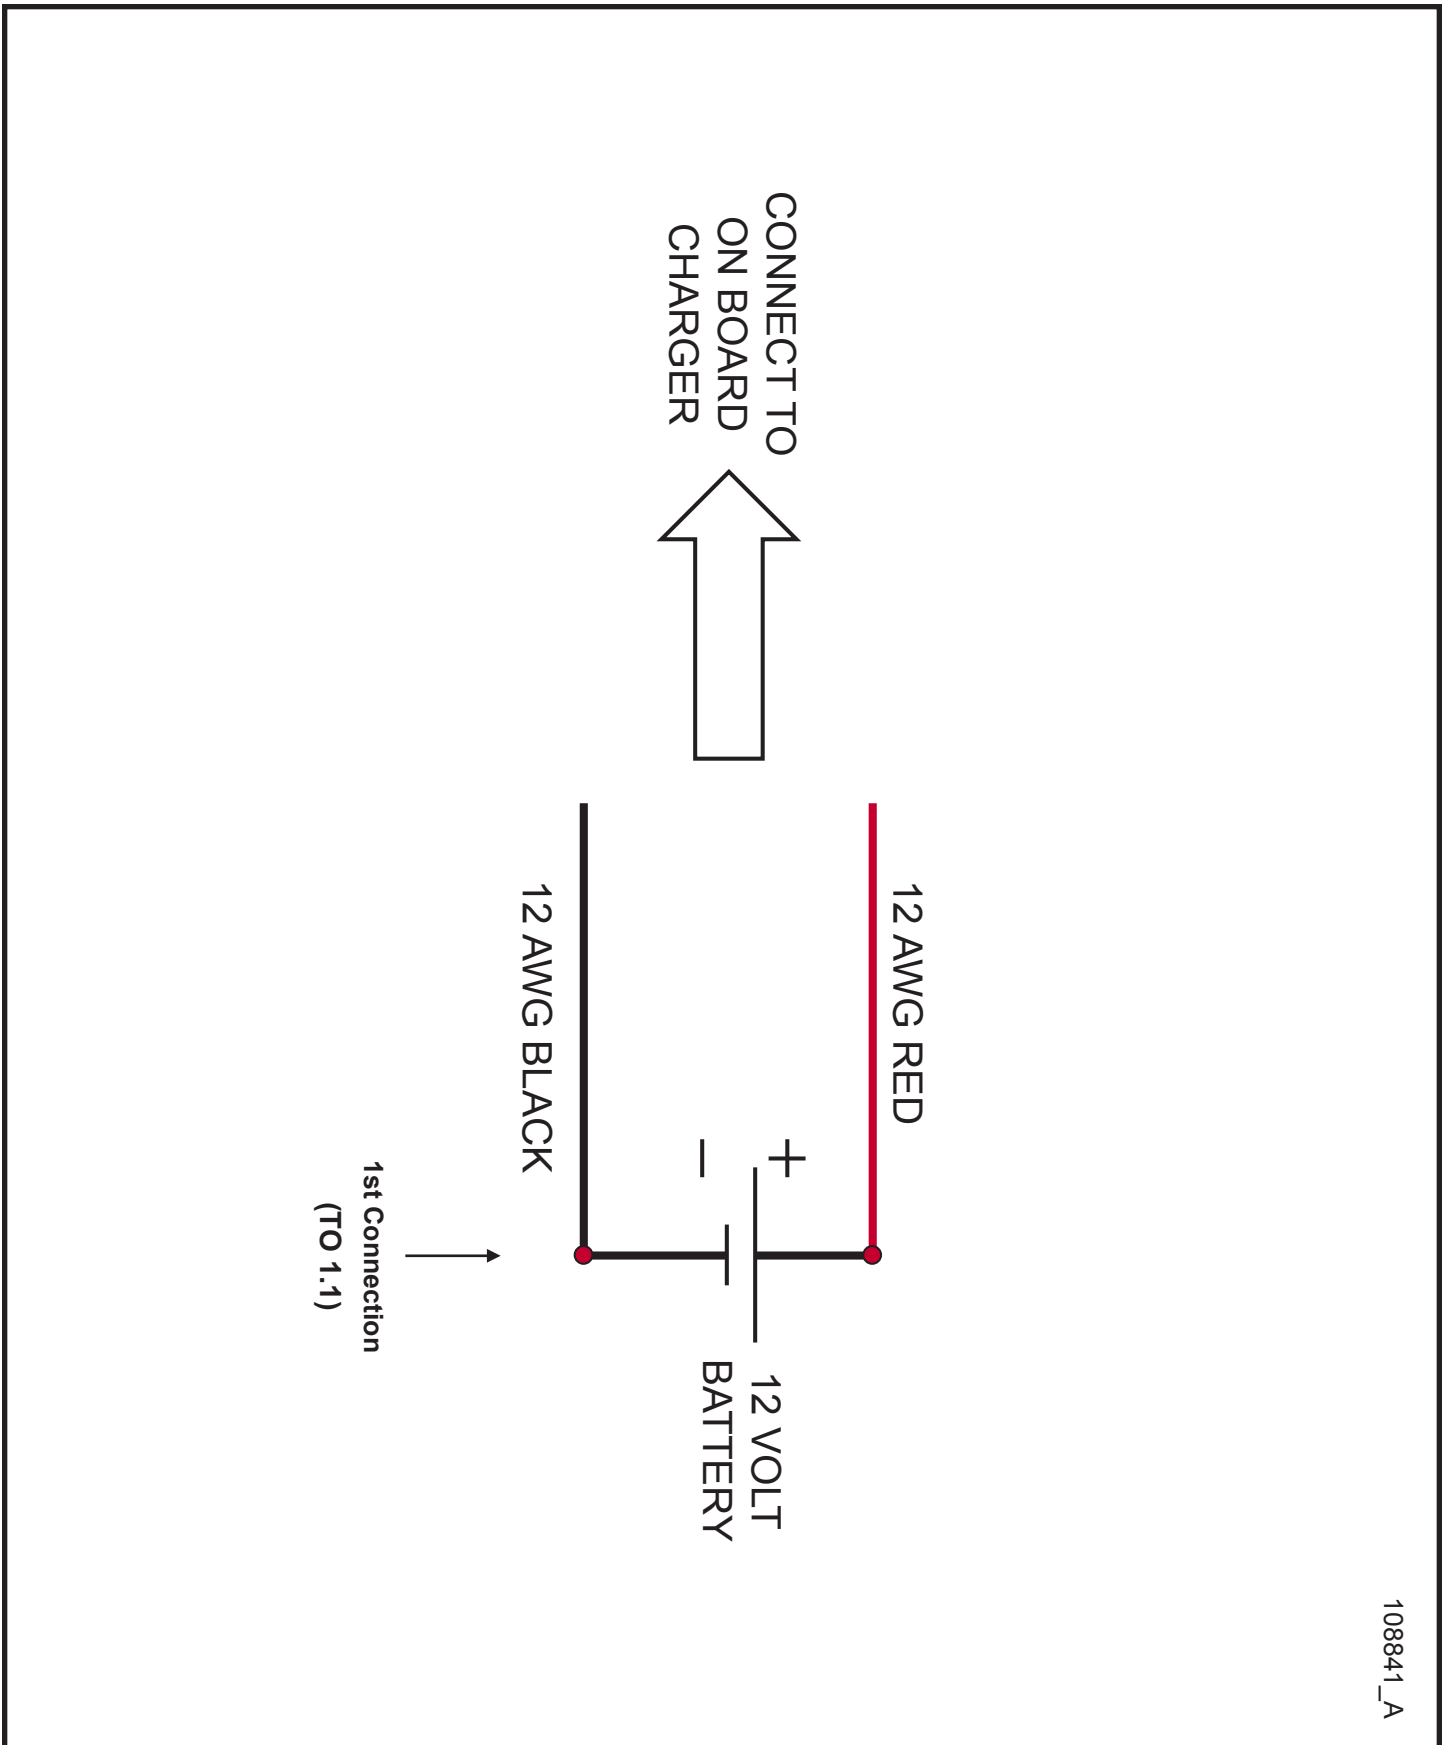

Part No.: 110294
Revision: A

LIGHT TOWER APP

Reliability, Performance, and Integrity Since 1938

www.allmand.com

TABLE OF CONTENTS

One Panel One Battery Schematic (106328)	(1.1)
Second Battery Option Schematic (106330)	(1.2)
Second Panel Option Schematic (106329)	(1.3)
On-Board Battery Charger Schematic (108841)	(1.4)
12V Power Cord Schematic (106326)	(1.5)
Tail Light Harness Schematic (106323)	(1.6)
15 Lamp Panel Schematic (106324)	(1.7)
25 Lamp Panel Schematic (106325)	(1.8)

Eclipse® AB 2400

WIRE SCHEMATIC PAGE CONNECTION TABLE

Schematic Page	1st Connection Page(s)	2nd Connection Page(s)	3rd Connection Page(s)	4th Connection Page(s)
One Panel One Battery Schematic	1.3	1.2, 1.4 and/or 1.5	n/a	n/a
Second Battery Option Schematic	1.1	n/a	n/a	n/a
Second Panel Option Schematic	1.1	n/a	n/a	n/a
On-Board Battery Charger Schematic	1.1	n/a	n/a	n/a
12V Power Cord Schematic	1.7 or 1.8	1.1	n/a	n/a
Tail Light Harness Schematic	n/a	n/a	n/a	n/a
15 Lamp Panel Schematic	1.5	n/a	n/a	n/a
25 Lamp Panel Schematic	1.5	n/a	n/a	n/a

1.1 - One Panel One Battery Schematic

1.2 - Second Battery Option Schematic

106330_A

1.3 - Second Panel Option Schematic

106329_A

1.4 - On-Board Battery Charger Schematic

1.5 - 12V Power Cord Schematic

106326_A

1.6 - Tail Light Harness Schematic

106323_A

1.7 - 15 Lamp Panel Schematic

1.8 - 25 Lamp Panel Schematic

Allmand™

BRIGHTER. WARMER. SAFER.

Allmand Bros., Inc.
1502 West 4th Avenue
Holdrege, NE 68949
phone: (308) 995-4495 • toll free: (800) 562-1373
fax: (308) 995-5887