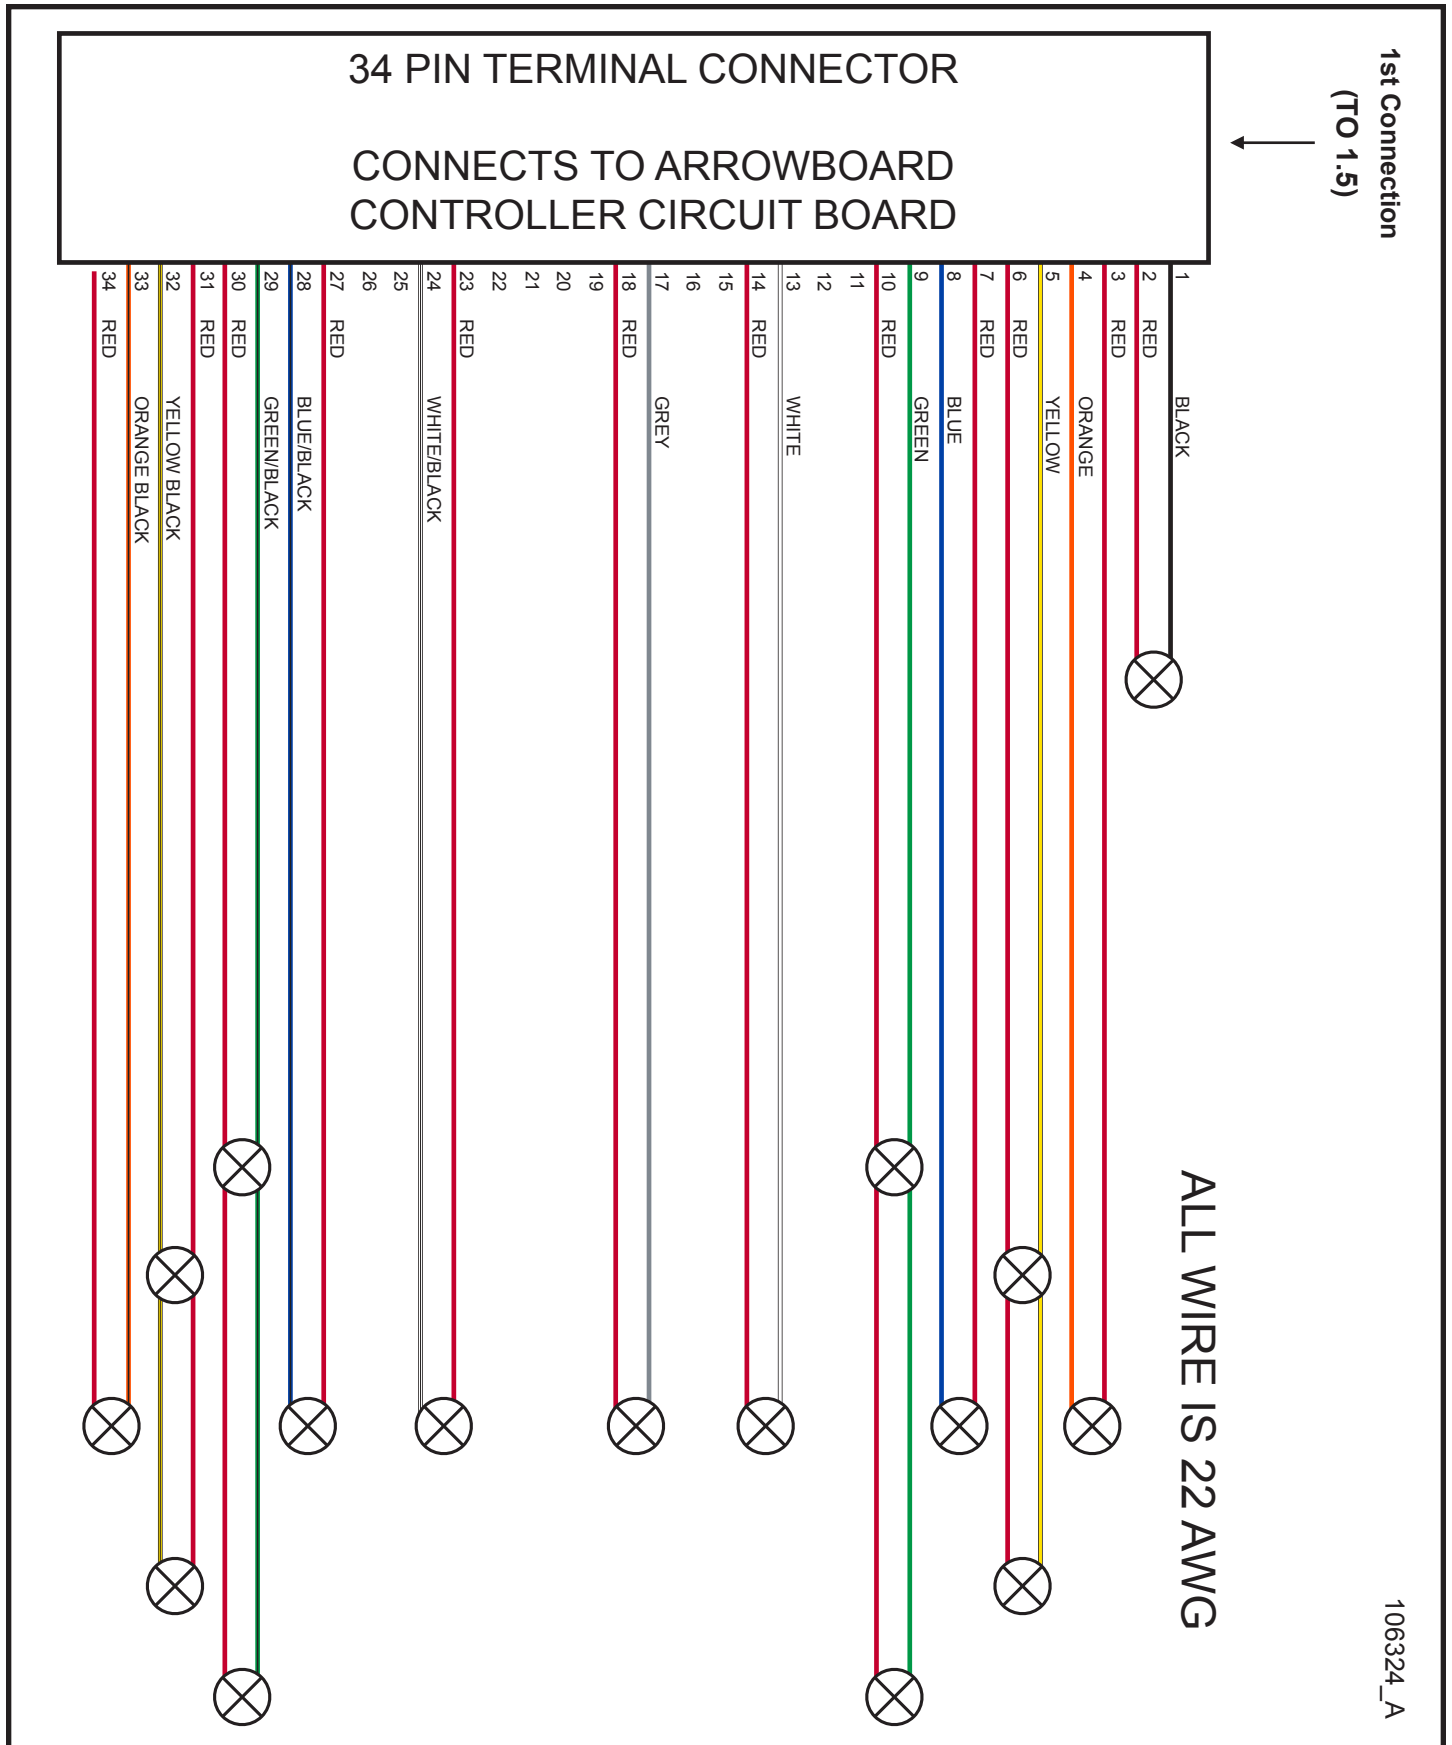

Part No.: 110294
Revision: A

LIGHT TOWER APP

Reliability, Performance, and Integrity Since 1938

www.allmand.com

TABLE OF CONTENTS

One Panel One Battery Schematic (106328)	(1.1)
Second Battery Option Schematic (106330)	(1.2)
Second Panel Option Schematic (106329)	(1.3)
On-Board Battery Charger Schematic (108841)	(1.4)
12V Power Cord Schematic (106326)	(1.5)
Tail Light Harness Schematic (106323)	(1.6)
15 Lamp Panel Schematic (106324)	(1.7)
25 Lamp Panel Schematic (106325)	(1.8)

Eclipse® AB 2400

WIRE SCHEMATIC PAGE CONNECTION TABLE

Schematic Page	1st Connection Page(s)	2nd Connection Page(s)	3rd Connection Page(s)	4th Connection Page(s)
One Panel One Battery Schematic	1.3	1.2, 1.4 and/or 1.5	n/a	n/a
Second Battery Option Schematic	1.1	n/a	n/a	n/a
Second Panel Option Schematic	1.1	n/a	n/a	n/a
On-Board Battery Charger Schematic	1.1	n/a	n/a	n/a
12V Power Cord Schematic	1.7 or 1.8	1.1	n/a	n/a
Tail Light Harness Schematic	n/a	n/a	n/a	n/a
15 Lamp Panel Schematic	1.5	n/a	n/a	n/a
25 Lamp Panel Schematic	1.5	n/a	n/a	n/a

1.1 - One Panel One Battery Schematic

1.2 - Second Battery Option Schematic

106330_A

1.3 - Second Panel Option Schematic

106329_A

1.4 - On-Board Battery Charger Schematic

1.5 - 12V Power Cord Schematic

106326_A

1.6 - Tail Light Harness Schematic

106323_A

1.7 - 15 Lamp Panel Schematic

1.8 - 25 Lamp Panel Schematic

Allmand™

BRIGHTER. WARMER. SAFER.

Allmand Bros., Inc.
1502 West 4th Avenue
Holdrege, NE 68949
phone: (308) 995-4495 • toll free: (800) 562-1373
fax: (308) 995-5887