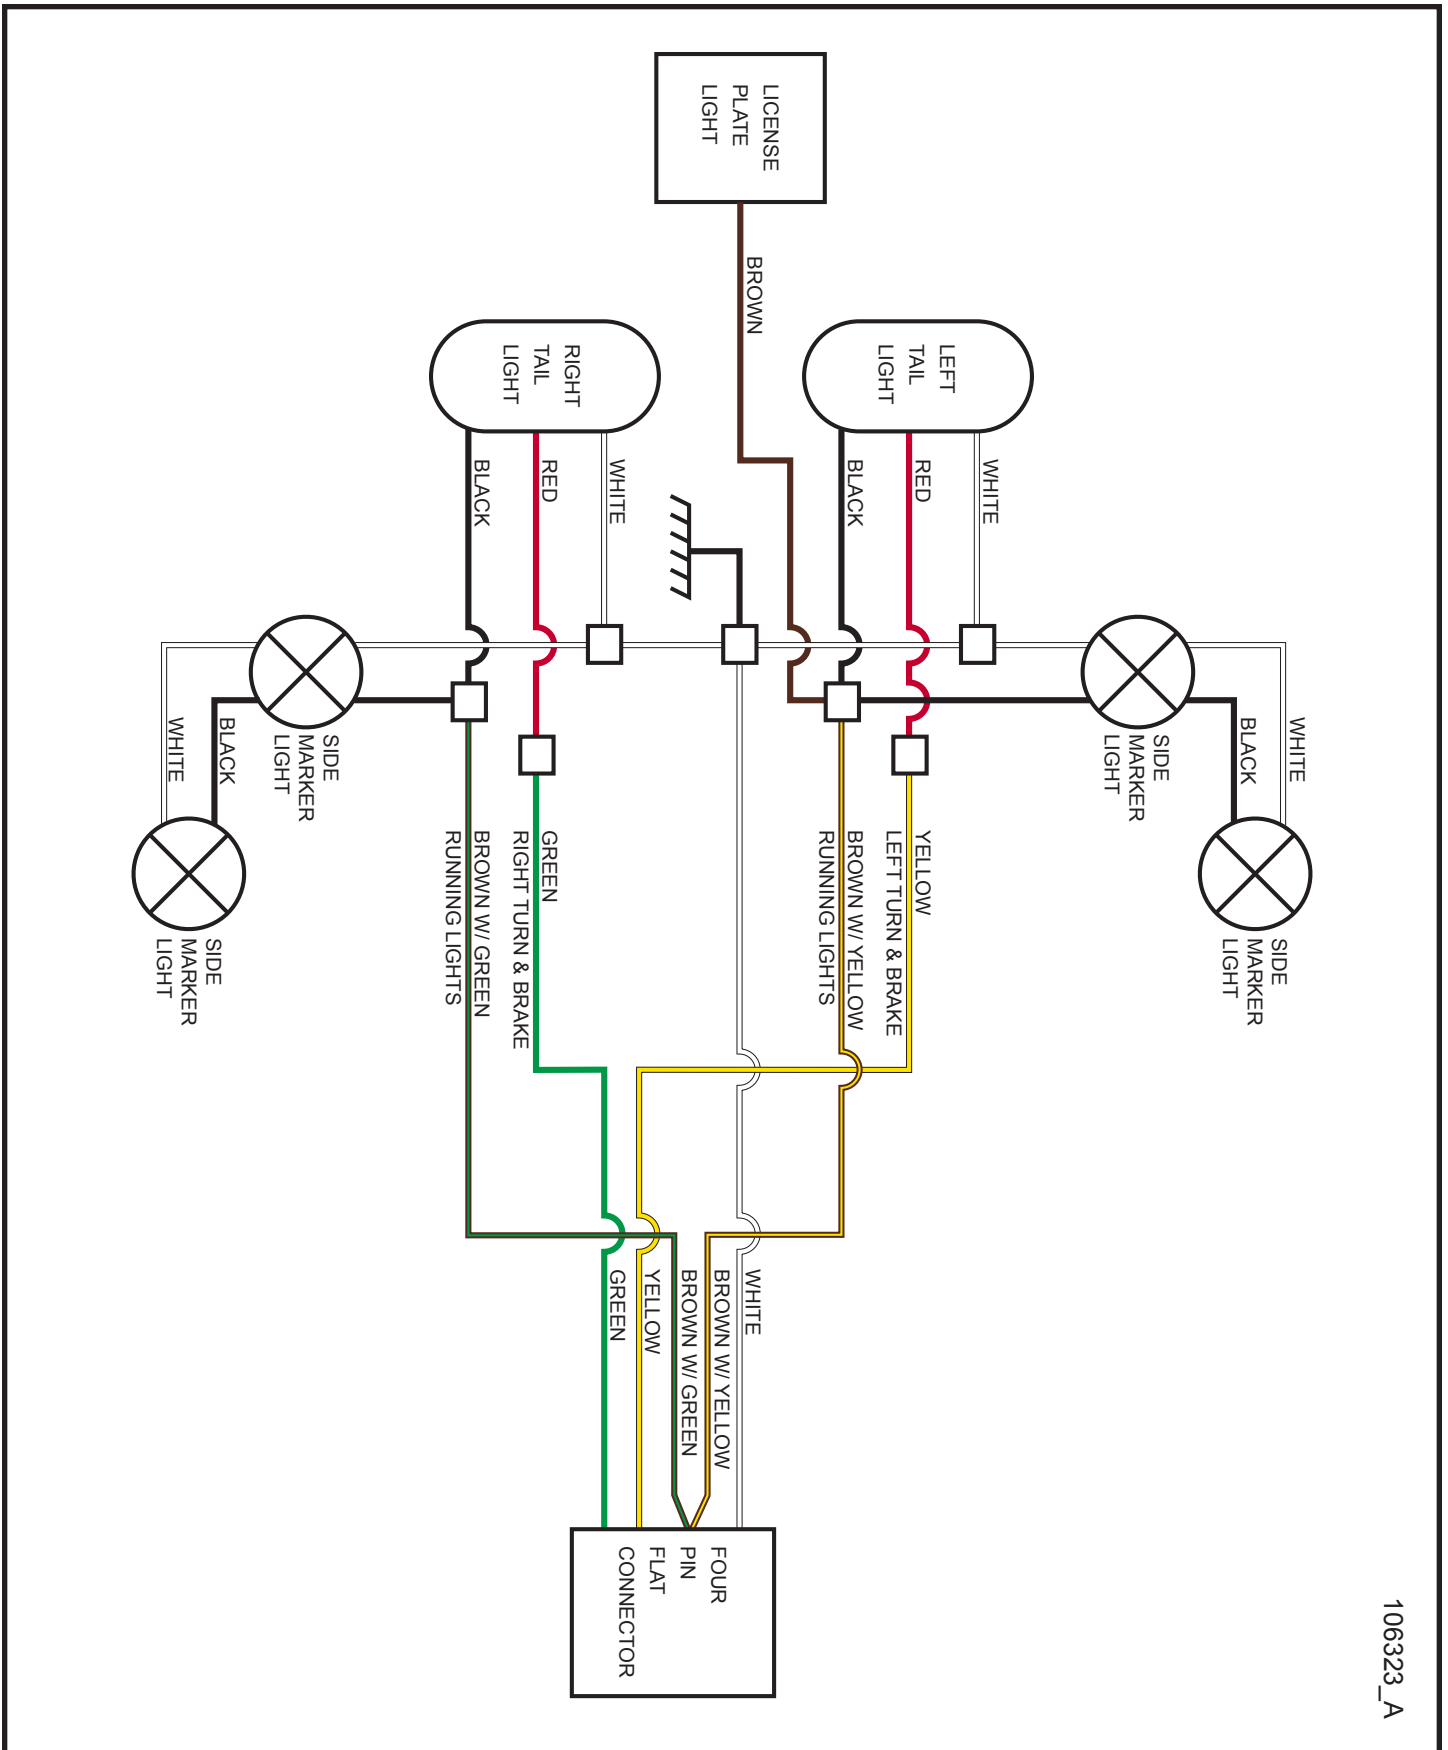

Part No.: 110294
Revision: A

LIGHT TOWER APP

Reliability, Performance, and Integrity Since 1938

www.allmand.com

TABLE OF CONTENTS

One Panel One Battery Schematic (106328)	(1.1)
Second Battery Option Schematic (106330)	(1.2)
Second Panel Option Schematic (106329)	(1.3)
On-Board Battery Charger Schematic (108841)	(1.4)
12V Power Cord Schematic (106326)	(1.5)
Tail Light Harness Schematic (106323)	(1.6)
15 Lamp Panel Schematic (106324)	(1.7)
25 Lamp Panel Schematic (106325)	(1.8)

Eclipse® AB 2400

WIRE SCHEMATIC PAGE CONNECTION TABLE

Schematic Page	1st Connection Page(s)	2nd Connection Page(s)	3rd Connection Page(s)	4th Connection Page(s)
One Panel One Battery Schematic	1.3	1.2, 1.4 and/or 1.5	n/a	n/a
Second Battery Option Schematic	1.1	n/a	n/a	n/a
Second Panel Option Schematic	1.1	n/a	n/a	n/a
On-Board Battery Charger Schematic	1.1	n/a	n/a	n/a
12V Power Cord Schematic	1.7 or 1.8	1.1	n/a	n/a
Tail Light Harness Schematic	n/a	n/a	n/a	n/a
15 Lamp Panel Schematic	1.5	n/a	n/a	n/a
25 Lamp Panel Schematic	1.5	n/a	n/a	n/a

1.1 - One Panel One Battery Schematic

1.2 - Second Battery Option Schematic

106330_A

1.3 - Second Panel Option Schematic

106329_A

1.4 - On-Board Battery Charger Schematic

1.5 - 12V Power Cord Schematic

106326_A

1.6 - Tail Light Harness Schematic

106323_A

1.7 - 15 Lamp Panel Schematic

1.8 - 25 Lamp Panel Schematic

Allmand™

BRIGHTER. WARMER. SAFER.

Allmand Bros., Inc.
1502 West 4th Avenue
Holdrege, NE 68949
phone: (308) 995-4495 • toll free: (800) 562-1373
fax: (308) 995-5887